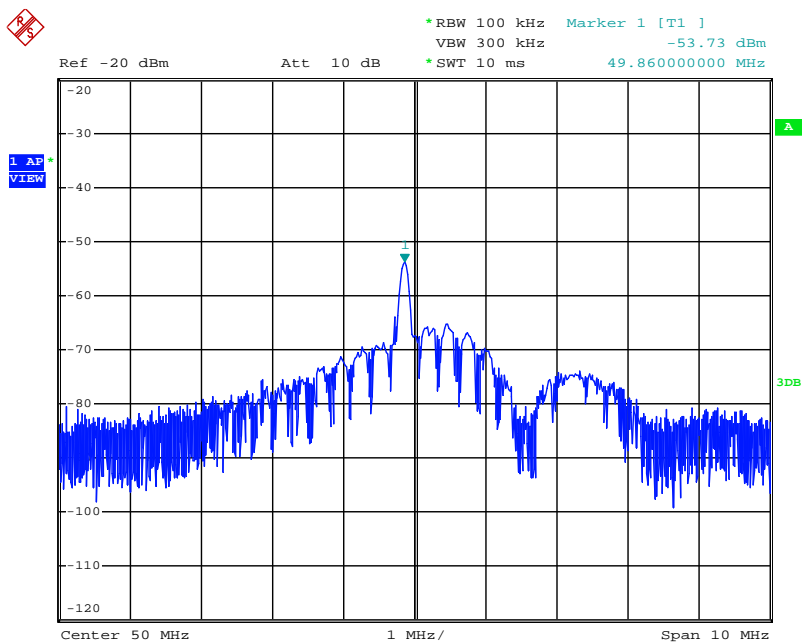

INTERTEK TESTING SERVICES

Report No.: HK12060618-2
Sample No.: 2/2

Date: 22.JUN.2012 16:00:31

Bandwidth / Bandedge Plot