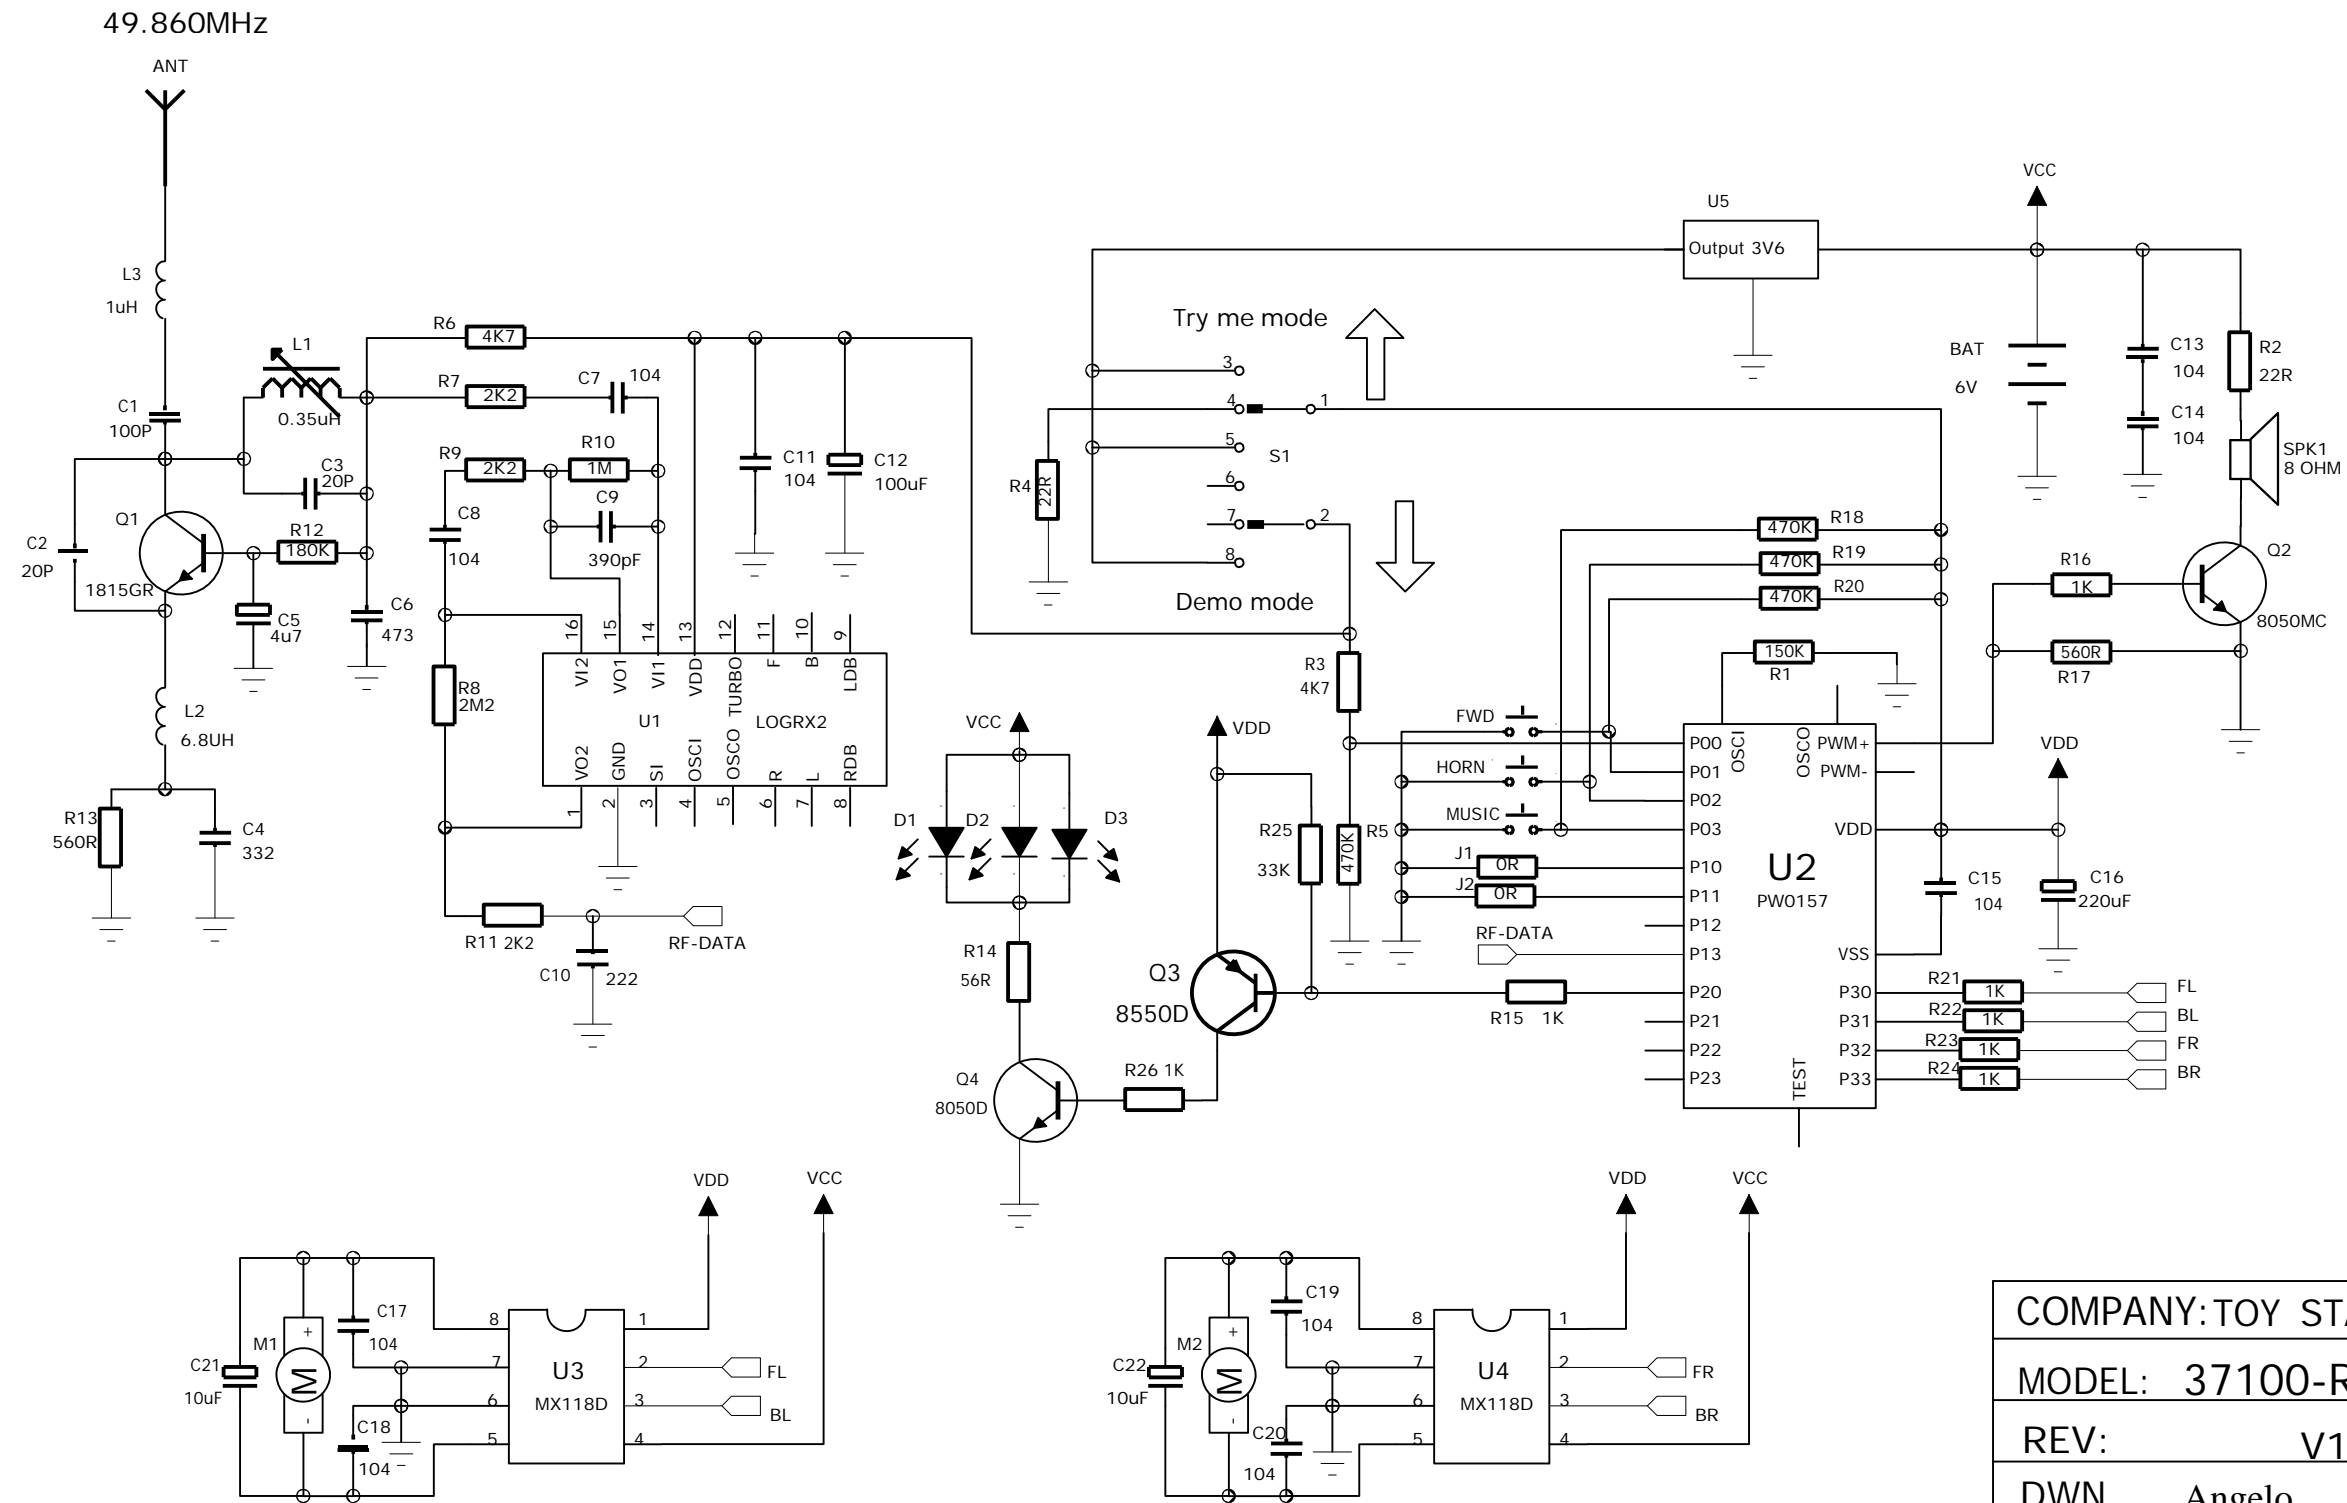

RX SCHEMATIC FOR MODEL NO37101 - 49.860MHz

| | | |
|-----------------------------------|--------|-------------------|
| COMPANY: TOY STATE INDUSTRIAL LTD | | |
| MODEL: 37100-RX 49.860MHz SCH | | |
| REV: V1.0 | | |
| DWN. | Angelo | DATE: 25-Apr-2012 |
| CHK. | XIONG | DATE: 26-Apr-2012 |
| APP. | XIONG | DATE: 26-Apr-2012 |