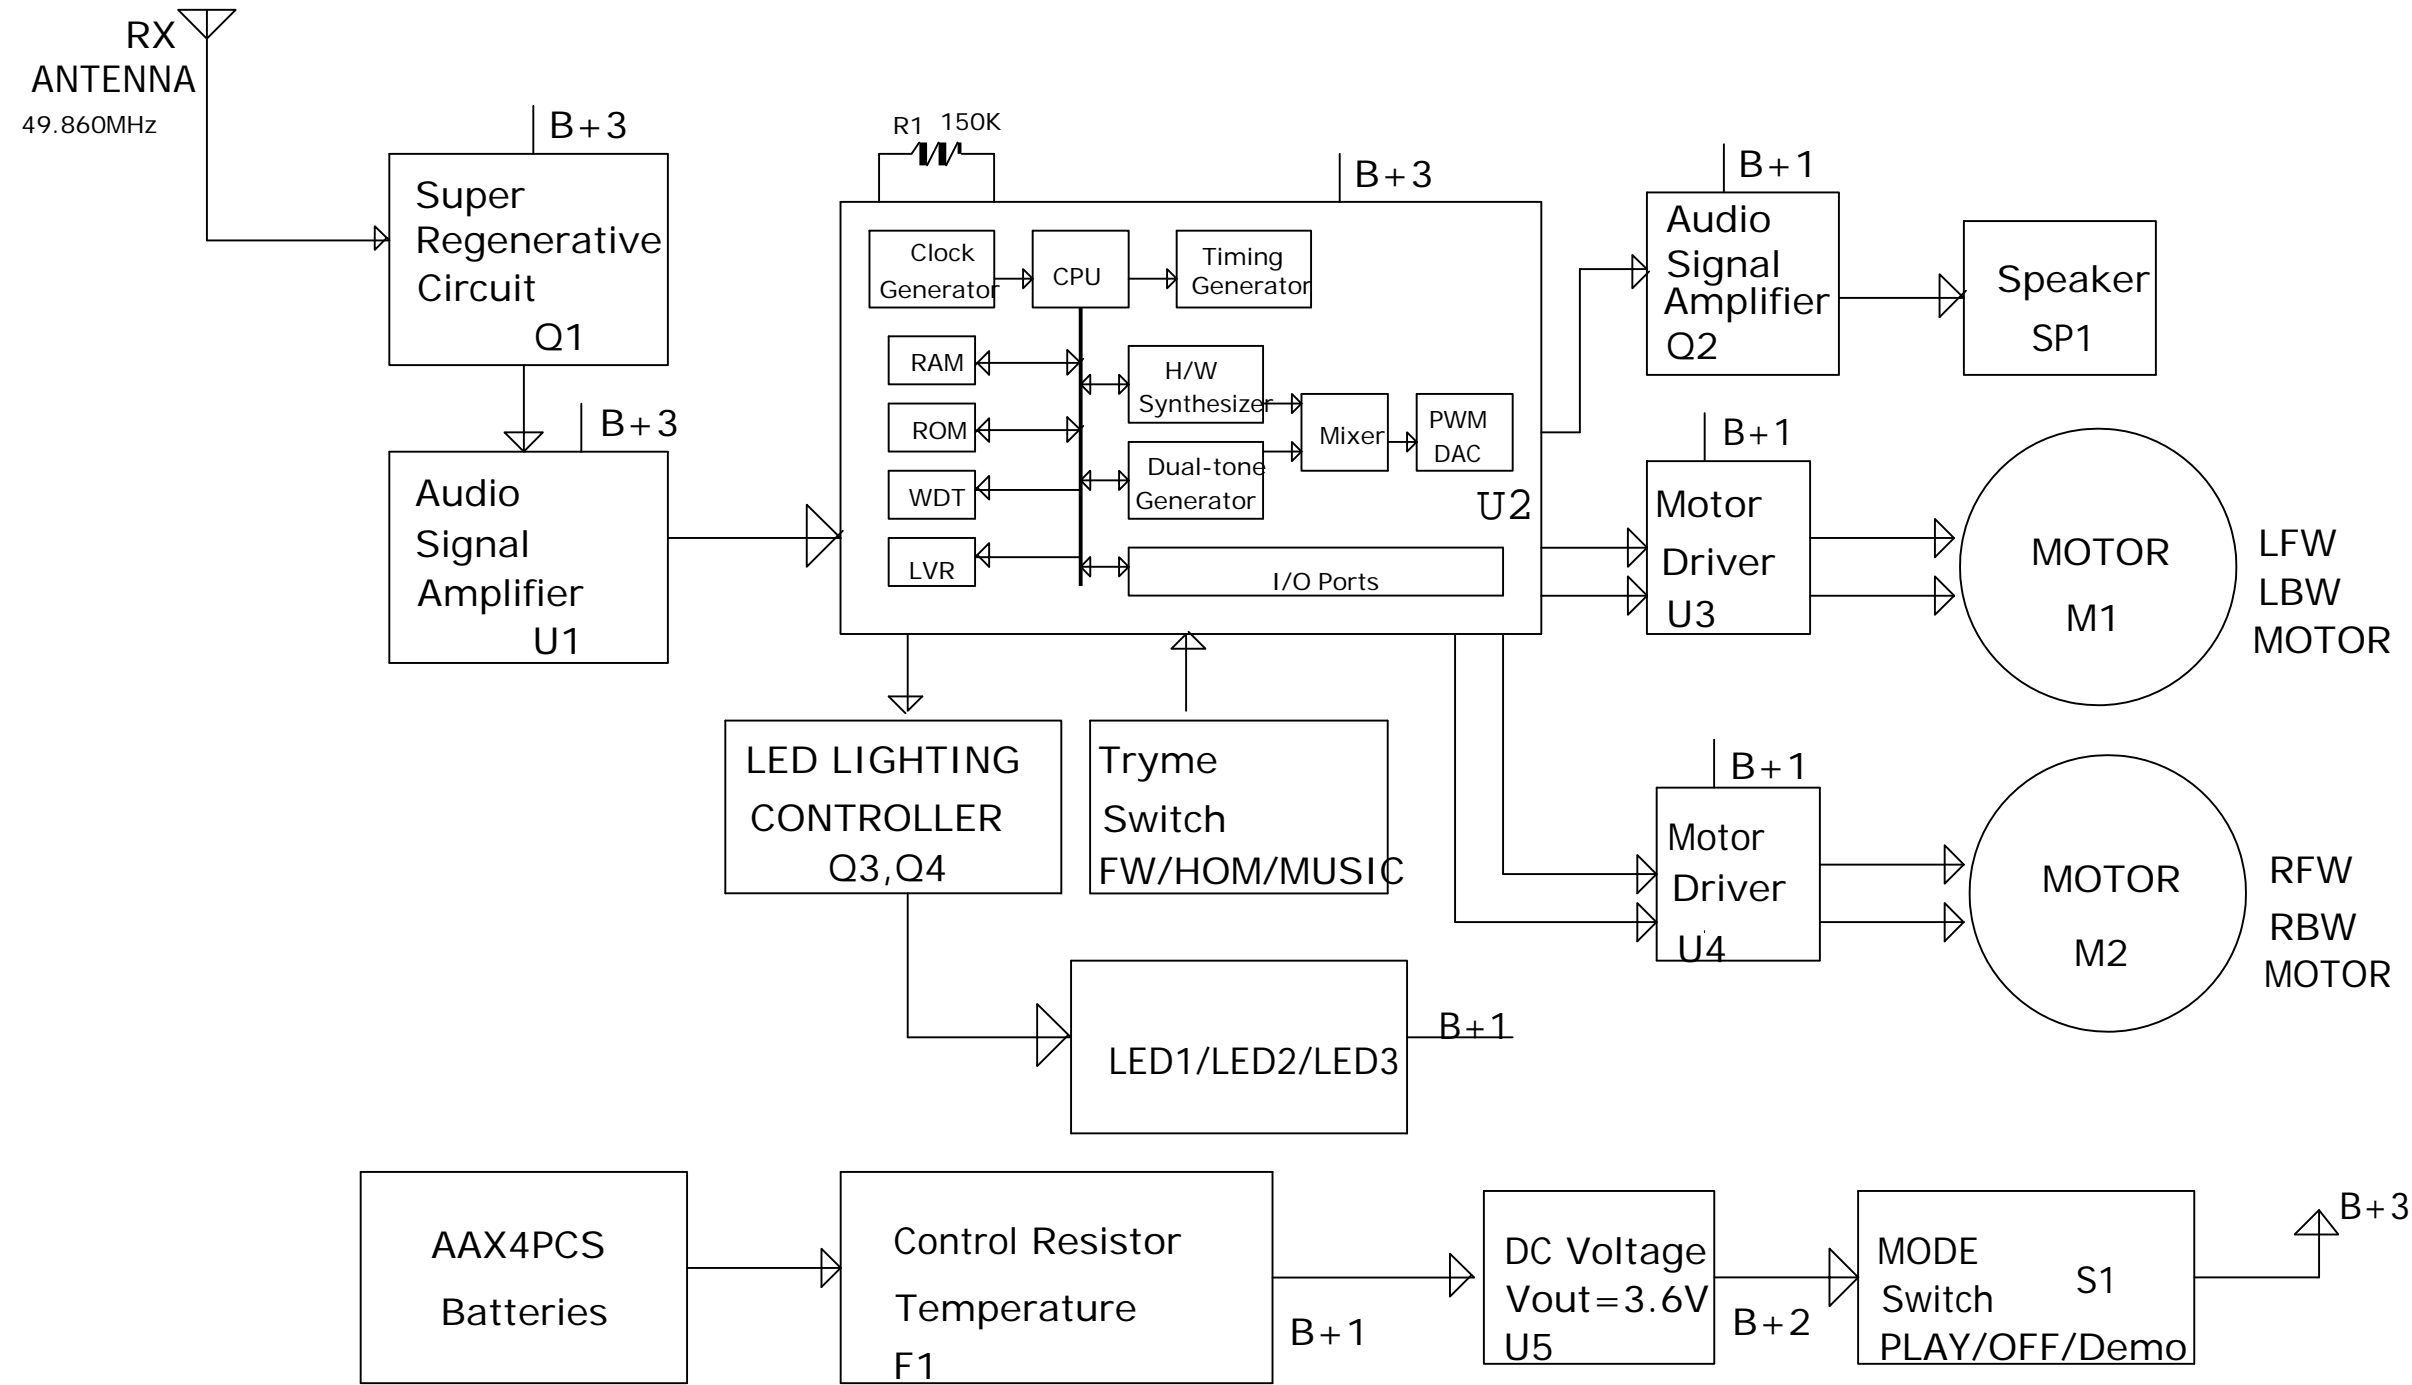

BLOCK DIAGRAM OF VERSION: - RX 49.860MHz

MODEL NO:- 37101

APPLICANT:-TOY STATE INDUSTRIAL LTD

MODEL NO:-37101

PAGE NO:- 1 OF 1

DRAWN BY: Angelo	DATED: 25-Apr-2012	COMPANY: TOY STATE INDUSTRIAL LTD		
CHECK BY: XIONG	DATED: 26-Apr-2012	MODEL: 37100 RX 49MHz BLOCK DIAGRAM		
APP.BY: XIONG	DATED: 26-Apr-2012	REV: 1.0	DRAWING NO:	SHEET: 1 OF 1