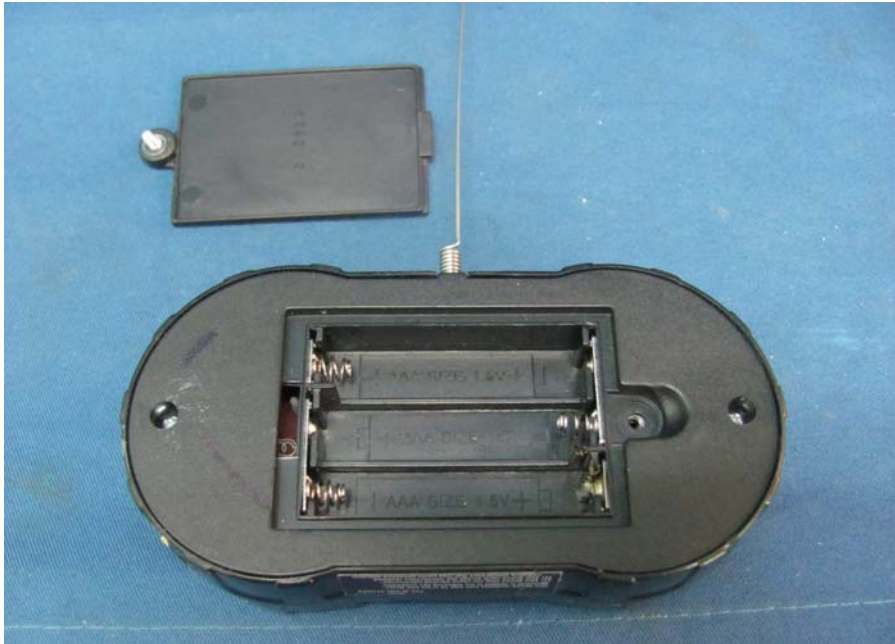

INTERTEK TESTING SERVICE

Report No.: HK12050529-1

Equipment Photographs

Model: 37102

(Internal)

INTERTEK TESTING SERVICE

Report No.: HK12050529-1

Equipment Photographs

Model: 37102

(Internal)

INTERTEK TESTING SERVICE

Report No.: HK12050529-1

Equipment Photographs

Model: 37102

(Internal)