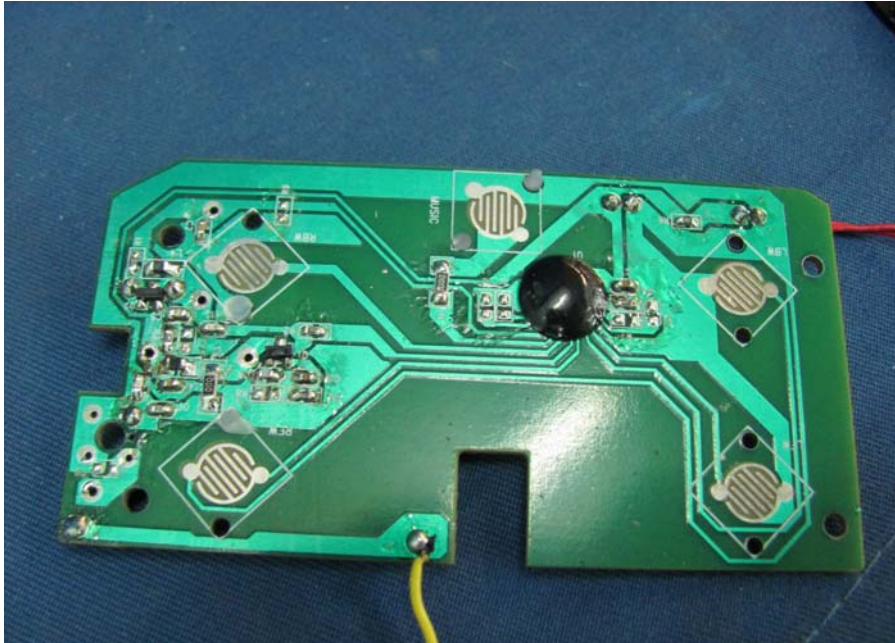

INTERTEK TESTING SERVICE

Report No.: HK12050529-1

Equipment Photographs

Model: 37102

(Internal)

INTERTEK TESTING SERVICE

Report No.: HK12050529-1

Equipment Photographs

Model: 37102

(Internal)

INTERTEK TESTING SERVICE

Report No.: HK12050529-1

Equipment Photographs

Model: 37102

(Internal)