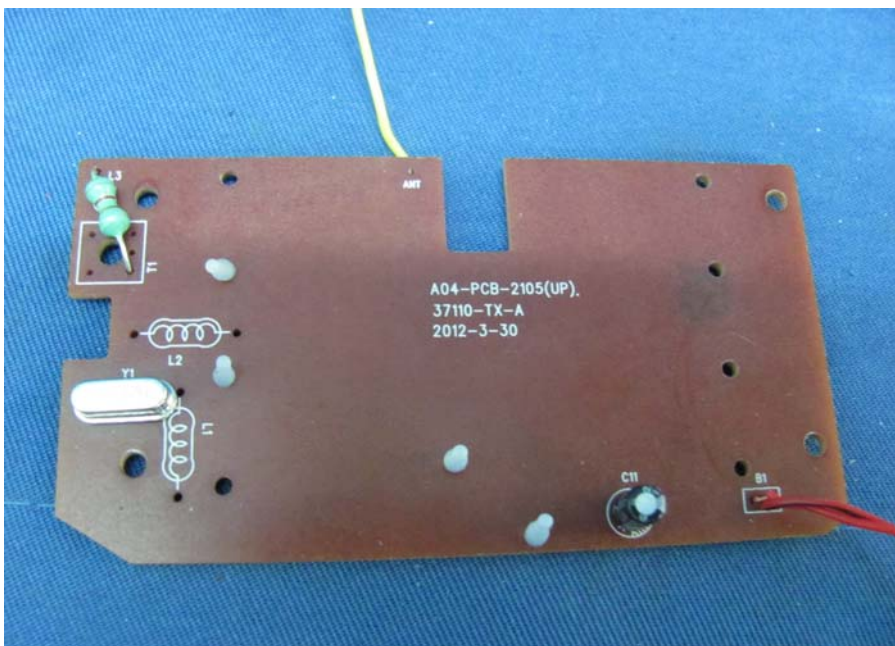

INTERTEK TESTING SERVICE

Report No.: HK12050529-1

Equipment Photographs

Model: 37102

(Internal)

INTERTEK TESTING SERVICE

Report No.: HK12050529-1

Equipment Photographs

Model: 37102

(Internal)

INTERTEK TESTING SERVICE

Report No.: HK12050529-1

Equipment Photographs

Model: 37102

(Internal)