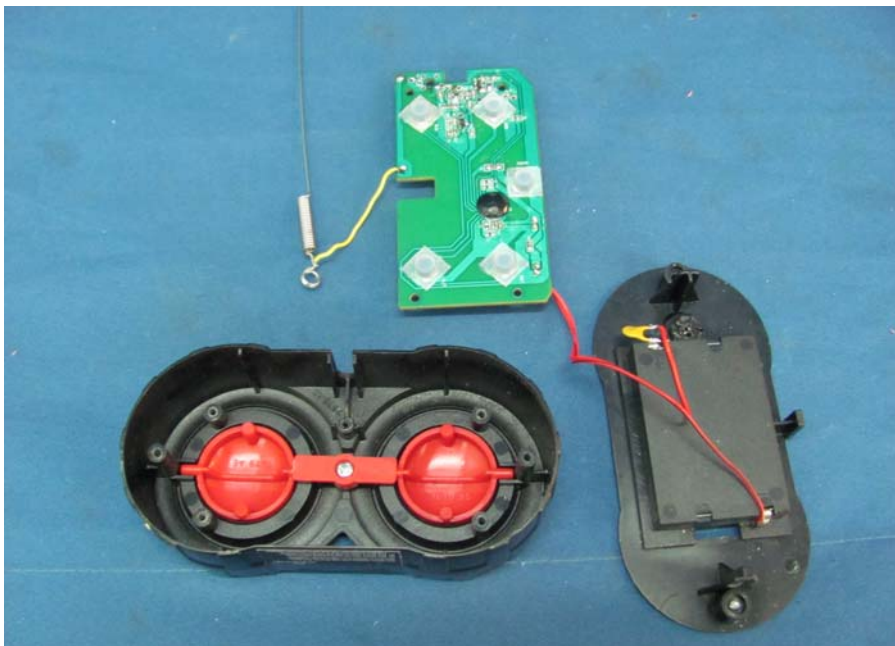

INTERTEK TESTING SERVICE

Report No.: HK12050529-1

Equipment Photographs

Model: 37102

(Internal)

INTERTEK TESTING SERVICE

Report No.: HK12050529-1

Equipment Photographs

Model: 37102

(Internal)

INTERTEK TESTING SERVICE

Report No.: HK12050529-1

Equipment Photographs

Model: 37102

(Internal)