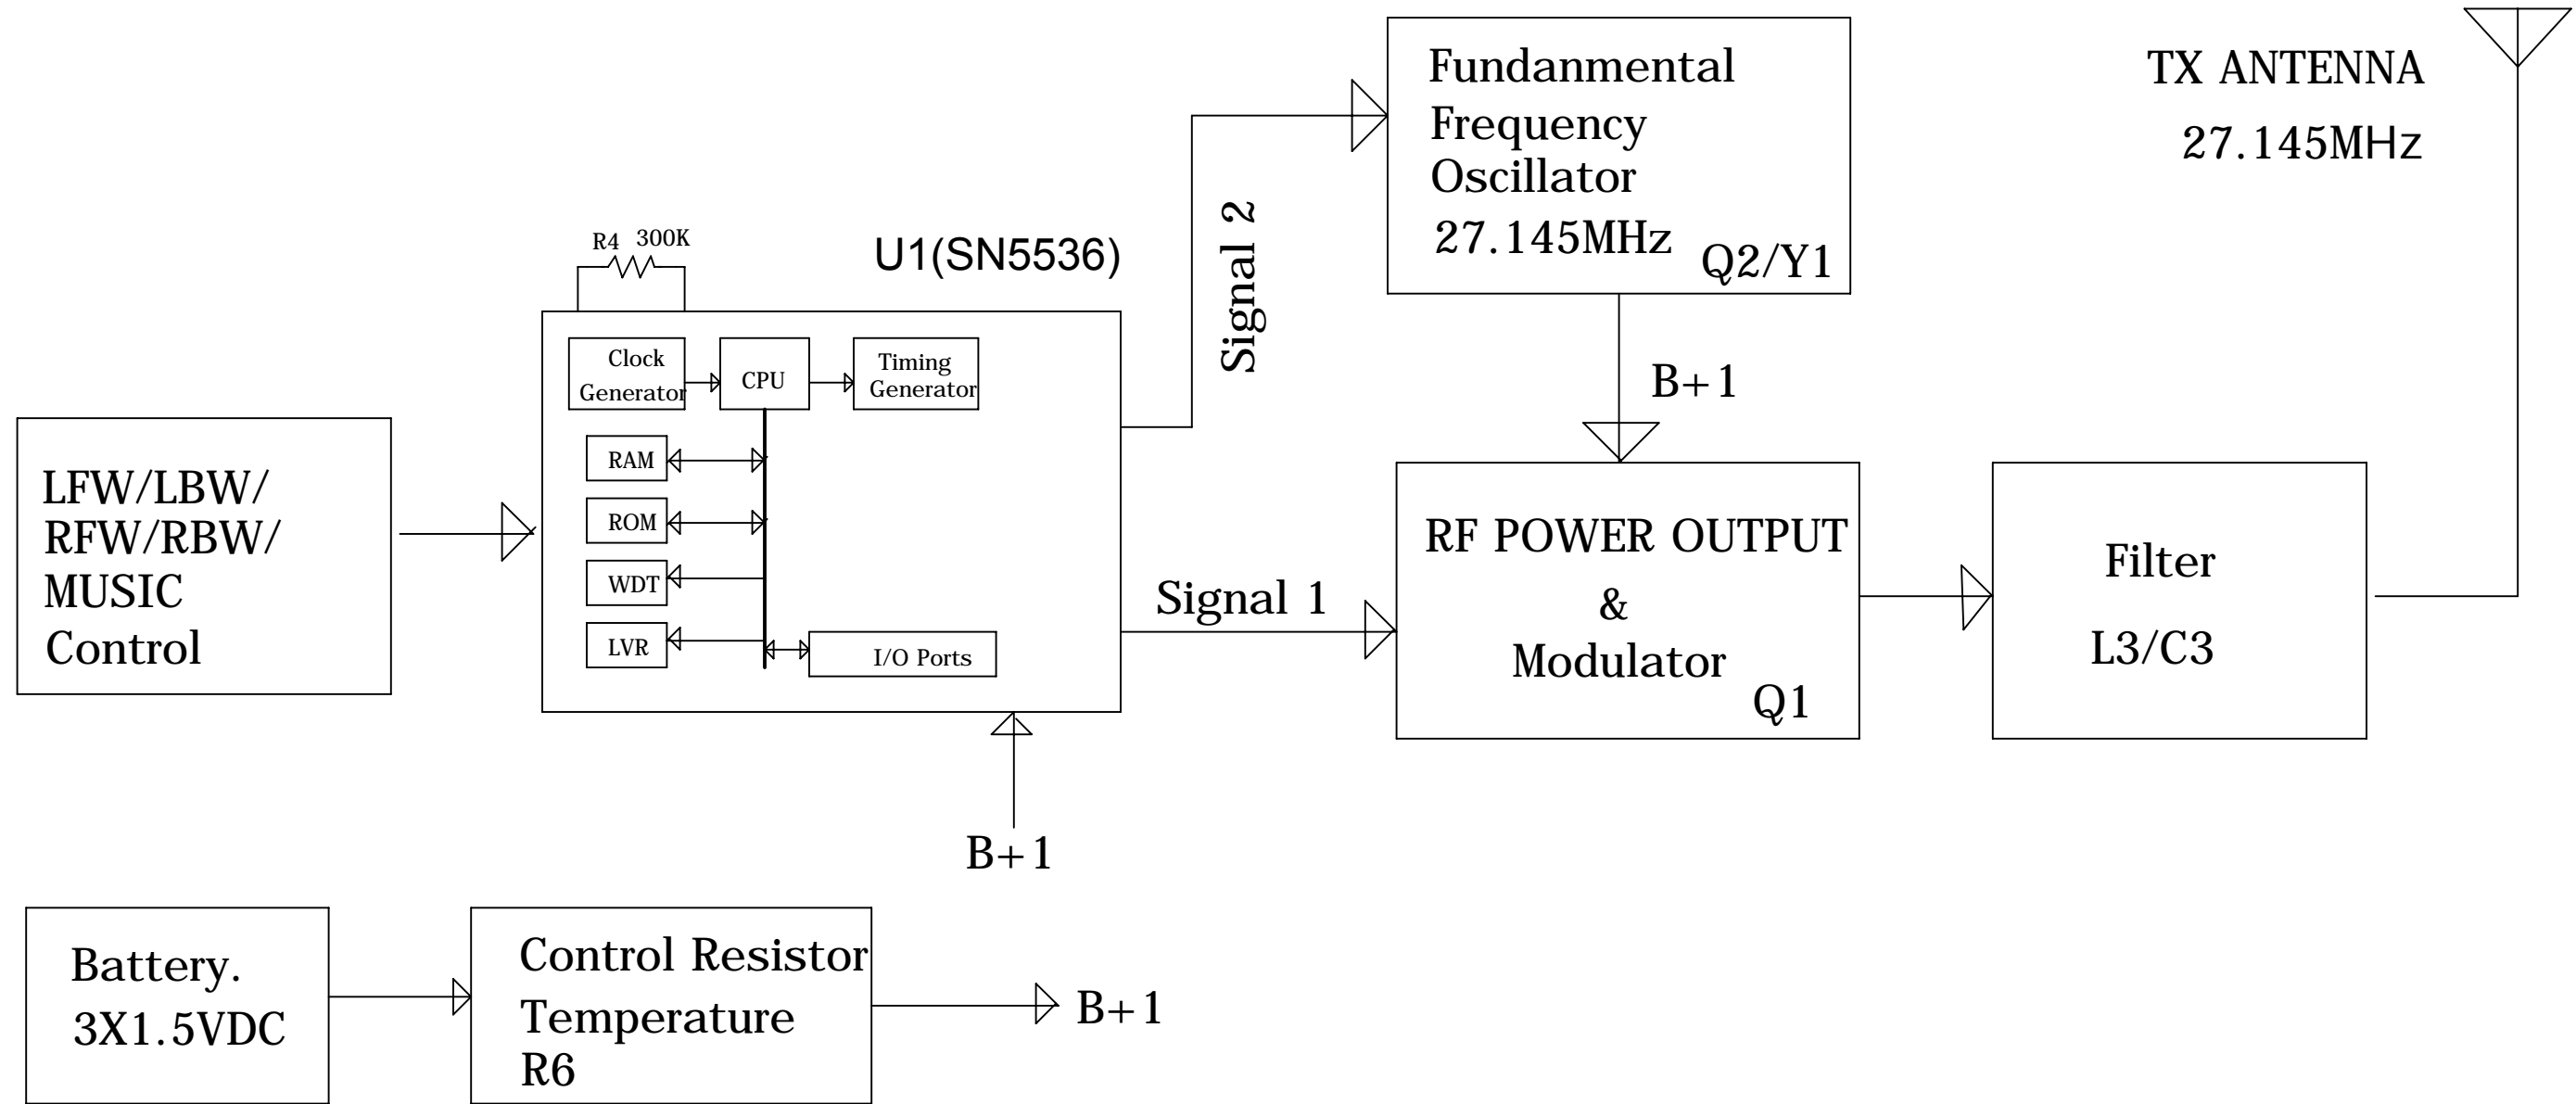

BLOCK DIAGRAM OF VERSION:- TX 27.145MHz

MODEL NO:- 37102

APPLICANT:-TOY STATE INDUSTRIAL LTD

MODEL NO:-37102

PAGE NO:- 1 OF 1

DRAWN BY: Luganqiu	DATED: 25-Apr-2012	COMPANY: TOY STATE INDUSTRIAL LTD		
CHECK BY: XIONG	DATED: 26-Apr-2012	MODEL: 37102 TX 27M BLOCK DIAGRAM		
APP.BY: XIONG	DATED: 26-Apr-2012	REV: 1.0	DRAWING NO:	SHEET: 1 OF 1