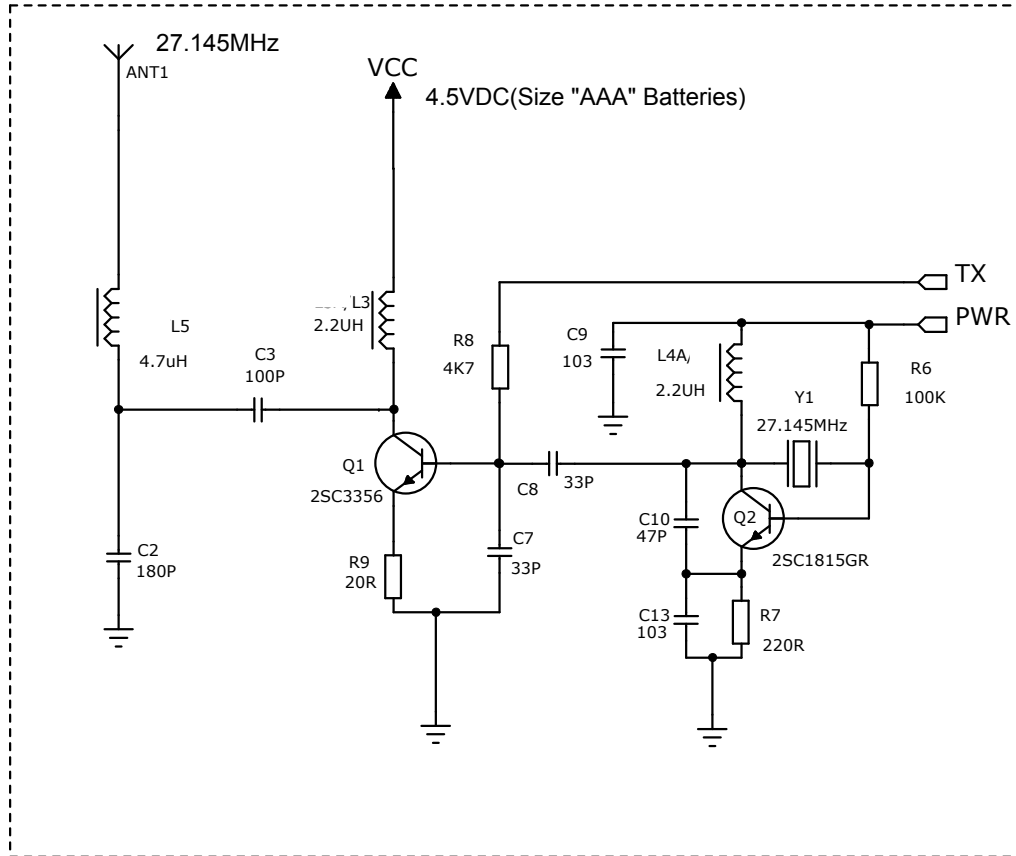

APPLICANT: TOY STATE INDUSTRIAL LTD

MODEL NO: 37075(TX 27.145MHZ)
TX CIRCUIT DIAGRAM
PAGE NO:1 OF 1

COMPANY: TOY STATE INDUSTRIAL LTD	
MODEL: 37075TX(27.145MHz)	
VER:V01	
DRAWN BY: Zhou	DATE:2013-Jun-25
CHECK BY: Wang	DATE:2013-Jun-25
APP. BY: Wang	DATE:2013-Jun-25