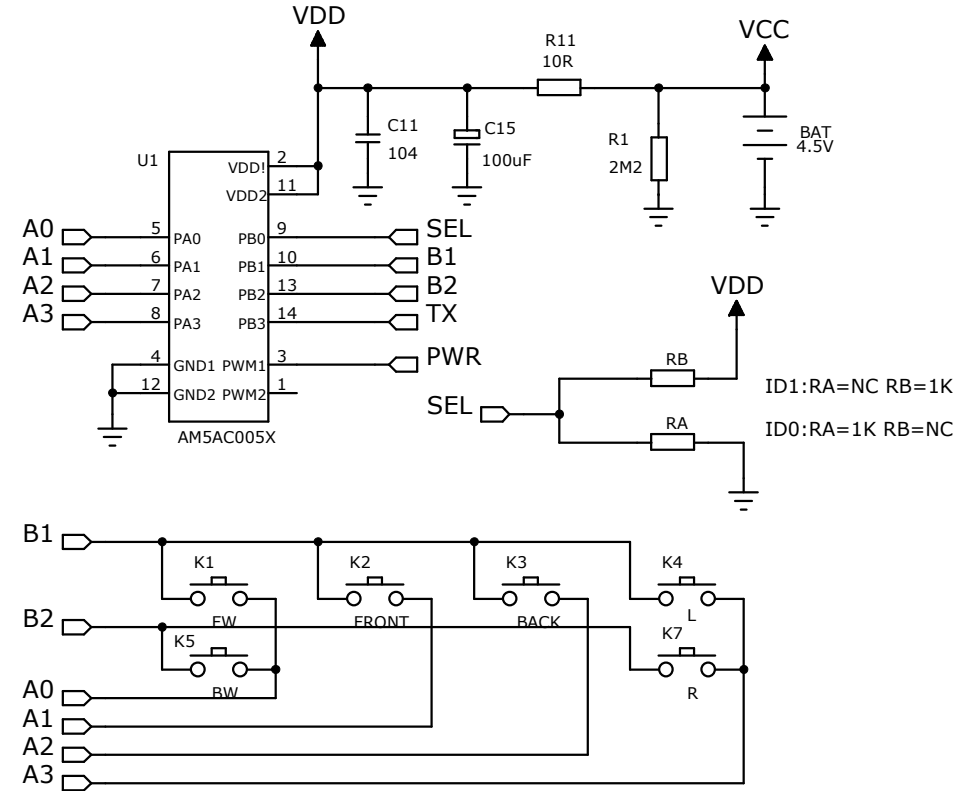

APPLICANT: TOY STATE INDUSTRIAL LTD

MODEL NO: 37075(TX 27.145MHZ)
TX CIRCUIT DIAGRAM
PAGE NO:1 OF 1

COMPANY: TOY STATE INDUSTRIAL LTD	
MODEL: 37075TX(27.145MHz)	
VER:V01	
DRAWN BY: Zhou	DATE:2013-Jun-25
CHECK BY: Wang	DATE:2013-Jun-25
APP. BY: Wang	DATE:2013-Jun-25