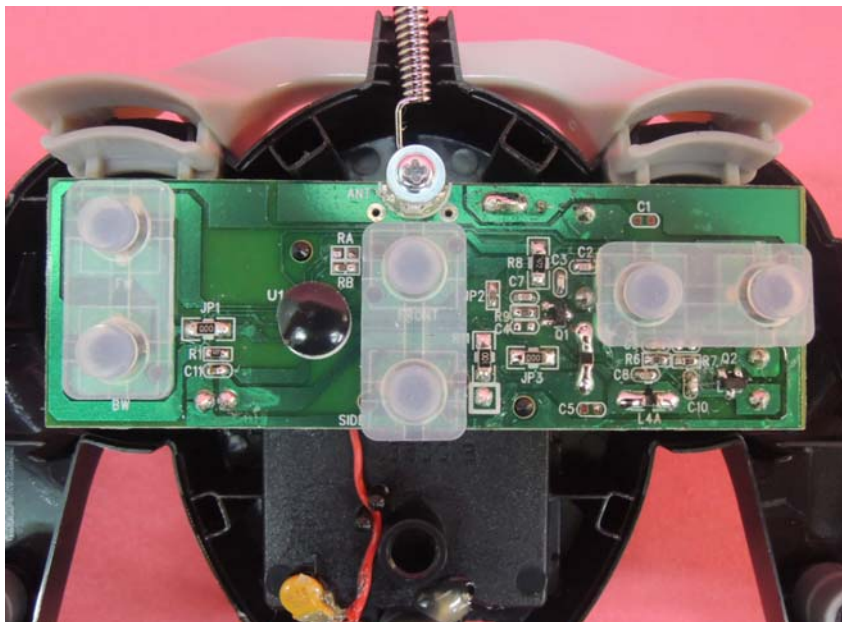

---

**INTERTEK TESTING SERVICE**

Report No.: 130070060HKG-001

**Equipment Photographs**

**Model : 37077**

**(Internal)**

---

## Equipment Photographs

Model : 37077

(Internal)

---