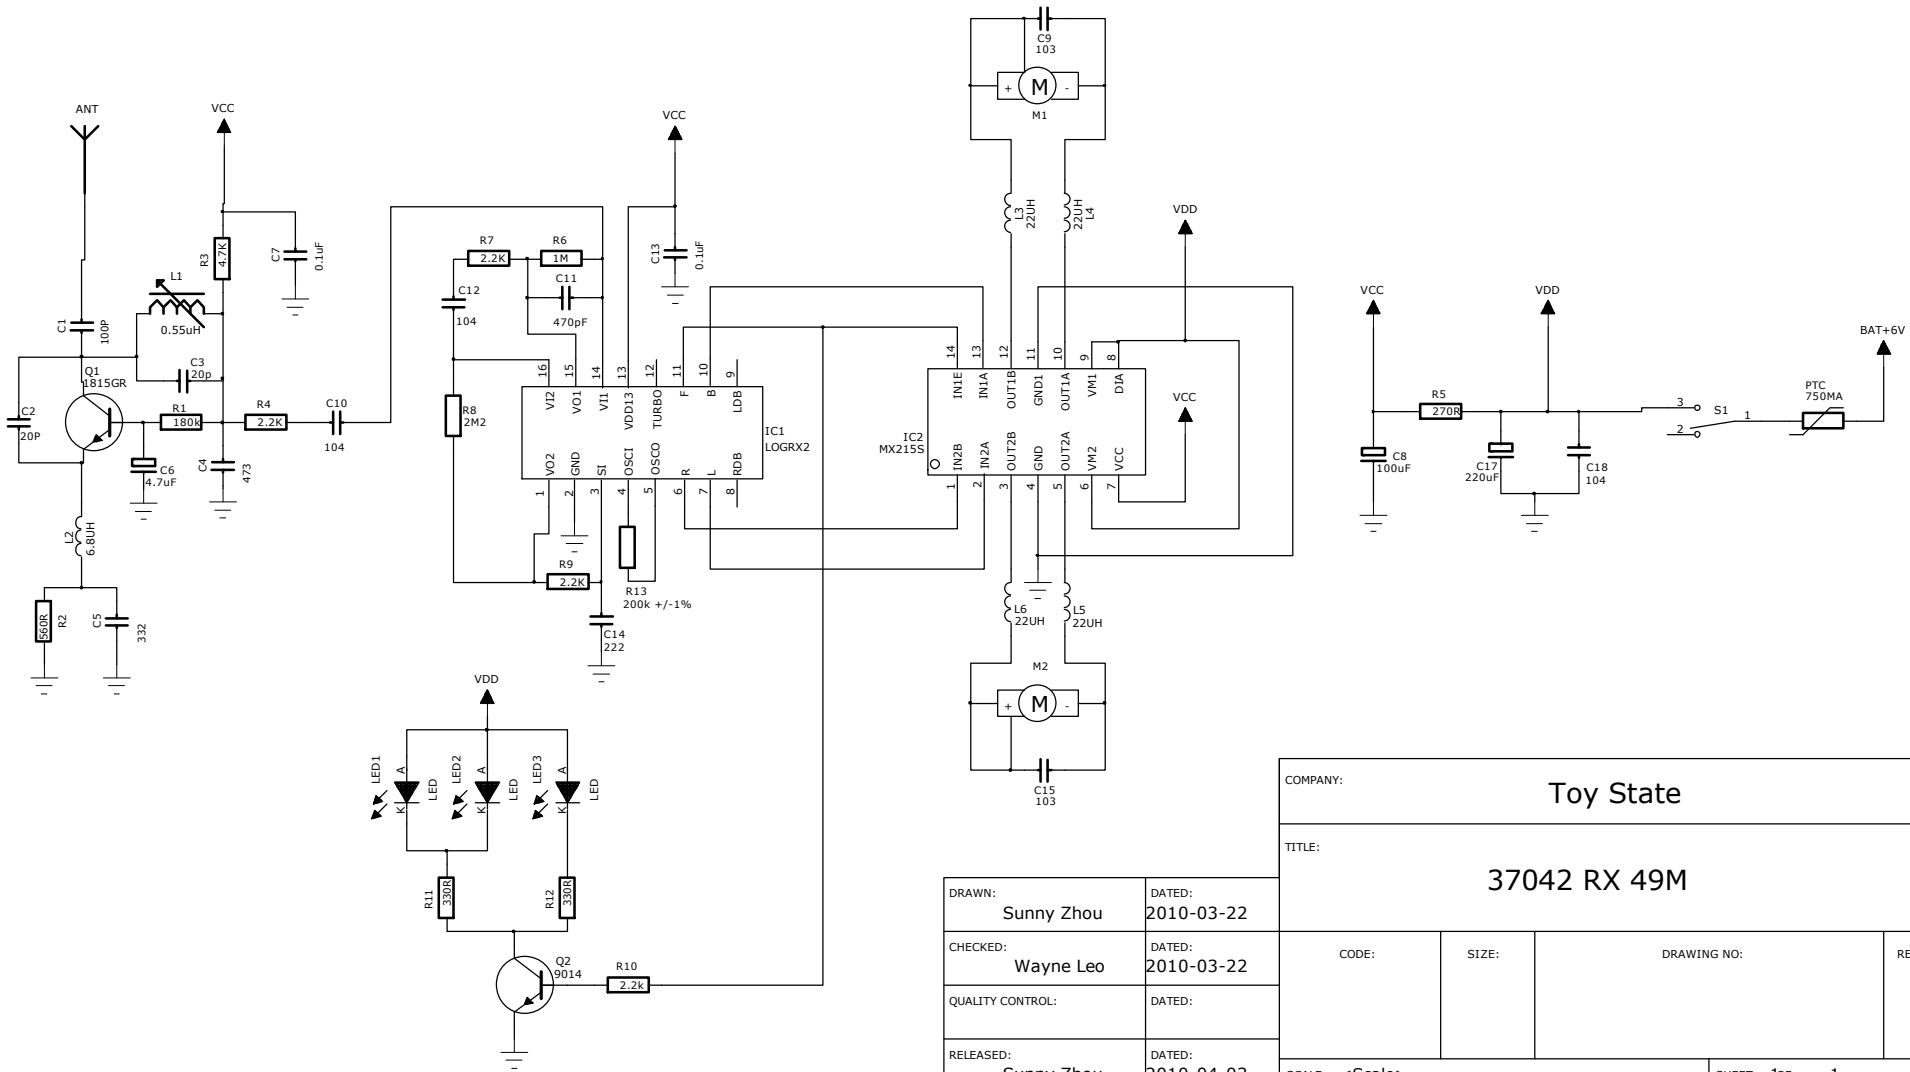

B

A

D

C

B

A

REVISION RECORD			
LTR	ECO NO:	APPROVED:	DATE:

COMPANY: Toy State			
TITLE: 37042 RX 49M			
CODE:	SIZE:	DRAWING NO:	REV:
SCALE: <Scale>			SHEET: 10F 1

DRAWN: Sunny Zhou	DATED: 2010-03-22
CHECKED: Wayne Leo	DATED: 2010-03-22
QUALITY CONTROL:	DATED:
RELEASED: Sunny Zhou	DATED: 2010-04-02