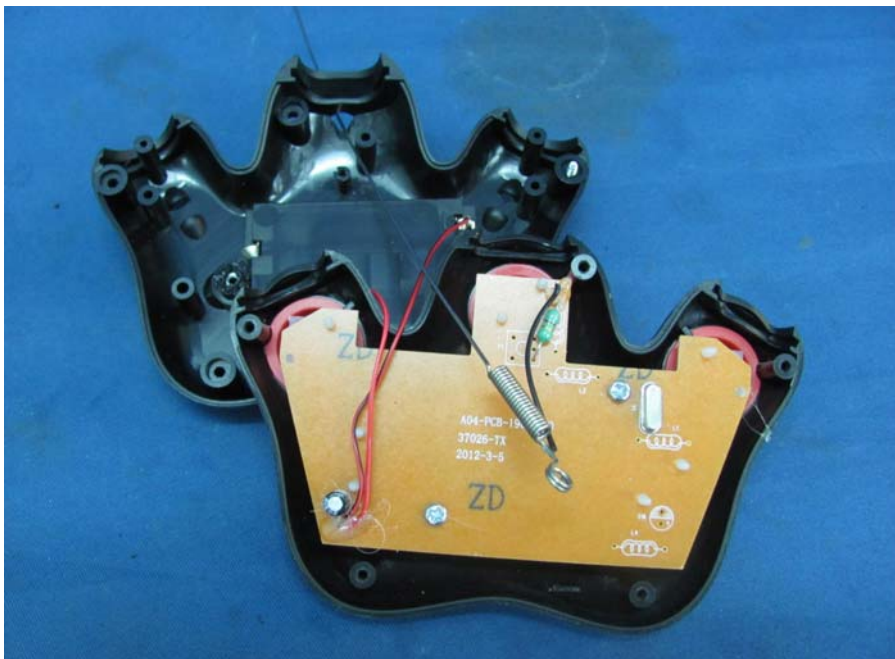

INTERTEK TESTING SERVICE

Report No.: HK12050526-1

Equipment Photographs

Model : 37026

(Internal)

INTERTEK TESTING SERVICE

Report No.: HK12050526-1

Equipment Photographs

Model : 37026

(Internal)

INTERTEK TESTING SERVICE

Report No.: HK12050526-1

Equipment Photographs

Model : 37026

(Internal)