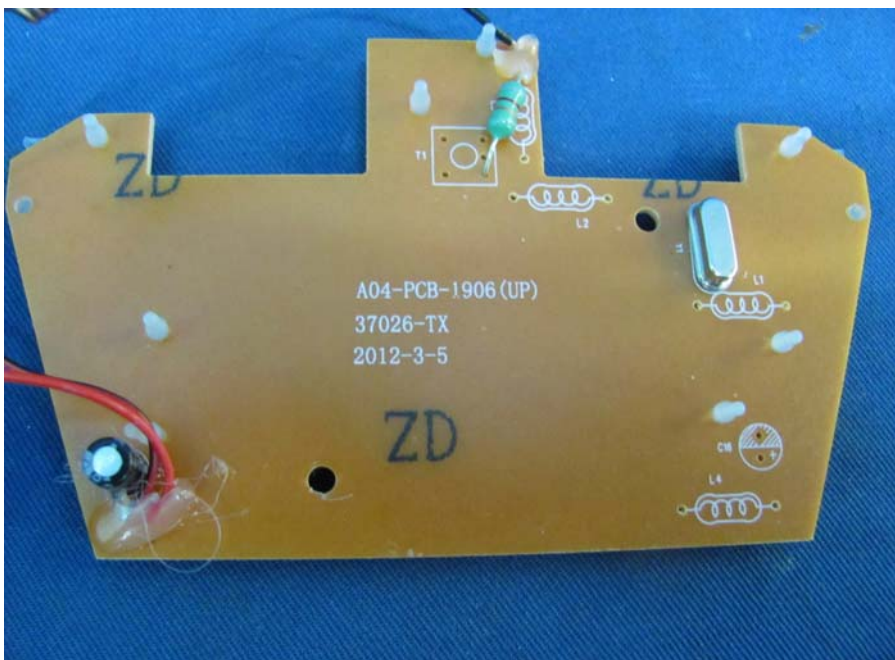

INTERTEK TESTING SERVICE

Report No.: HK12050526-1

Equipment Photographs

Model : 37026

(Internal)

INTERTEK TESTING SERVICE

Report No.: HK12050526-1

Equipment Photographs

Model : 37026

(Internal)

INTERTEK TESTING SERVICE

Report No.: HK12050526-1

Equipment Photographs

Model : 37026

(Internal)