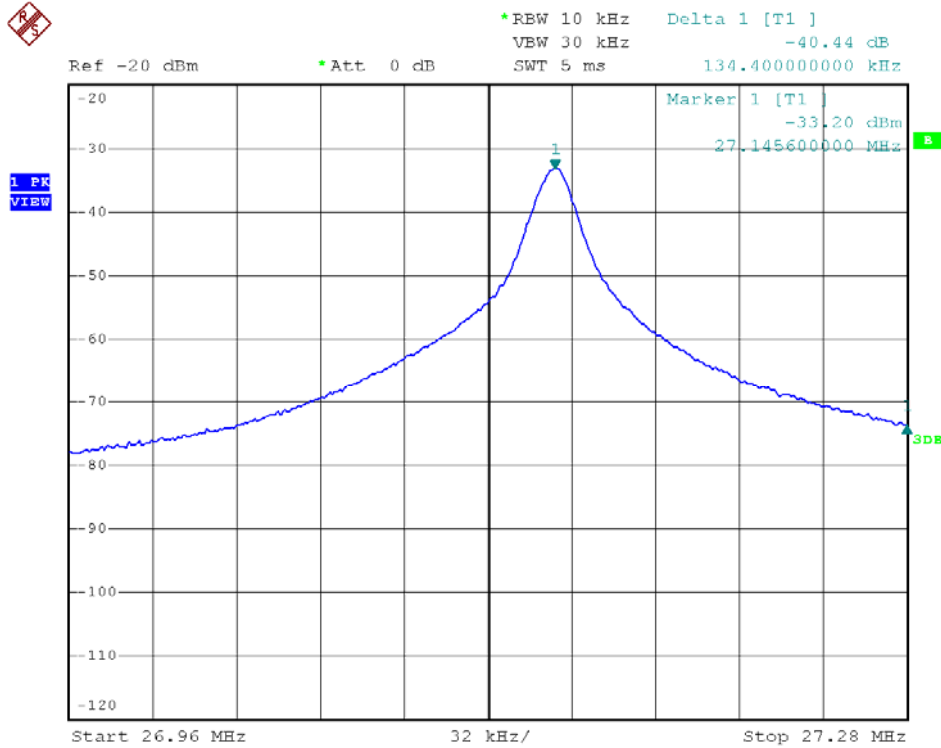

# INTERTEK TESTING SERVICES

Report No.: HK12050526-1  
Sample No.: 1/2

Bandwidth / Bandedge Plot – Pursuant to FCC Part 15 Section 15. \_\_\_\_\_ Requirement (Pass/Fail)