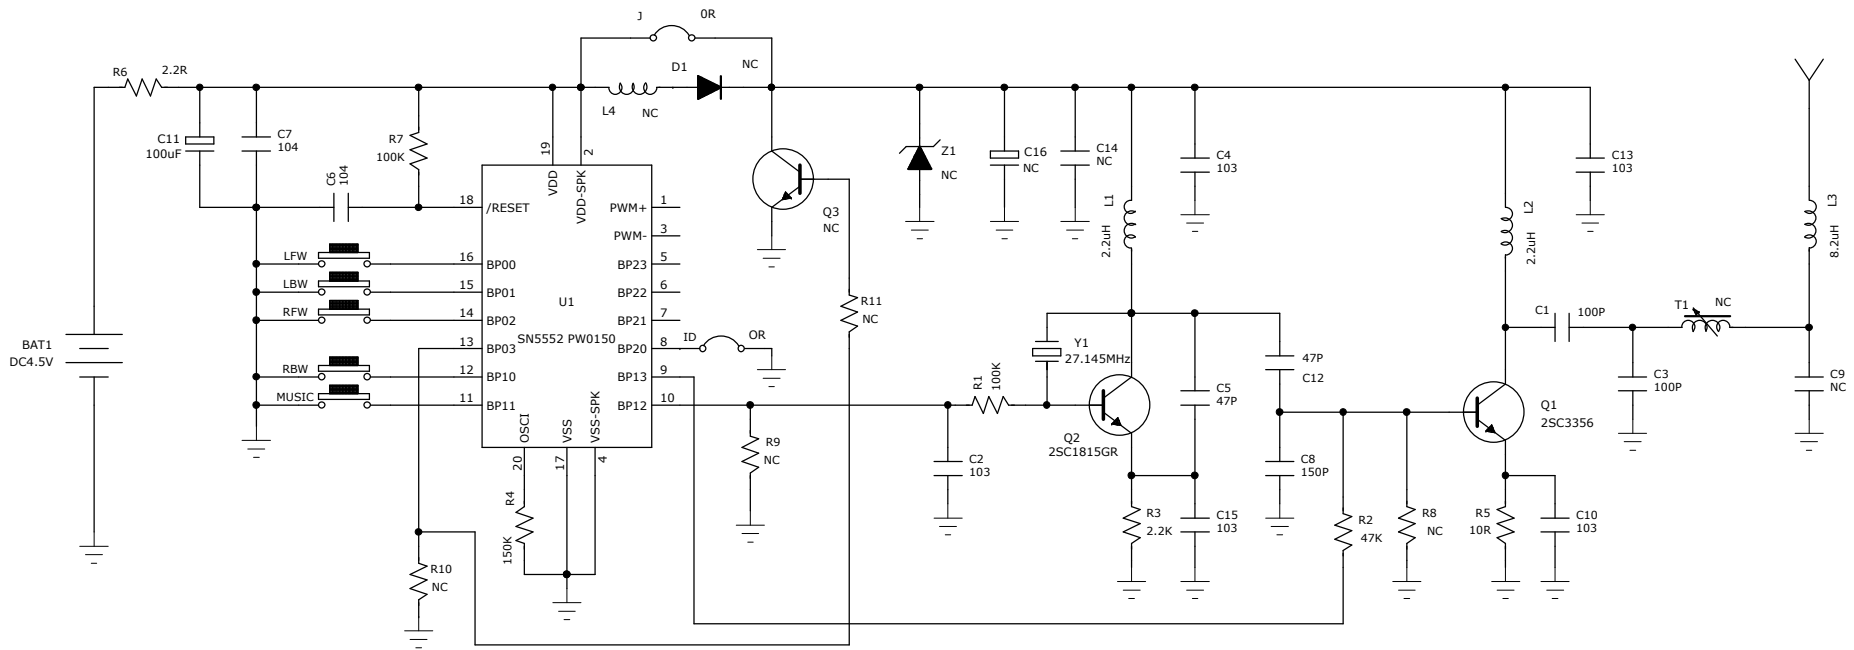

## TX SCHEMATIC FOR MODEL NO 37026- 27.145MHz

APPLICANT:-TOY STATE INDUSTRIAL LTD

MODEL NO:-37026

PAGE NO:- 1 OF 1

COMPANY: TOY STATE INDUSTRIAL LTD		
MODEL: 37026 TX 27M SCH		
VER: V1.0		
DWN. SUYANFA	DATE: 2012/4/10	
CHK. XONG	DATE: 2012/4/10	
APP. XONG	DATE: 2012/4/10	