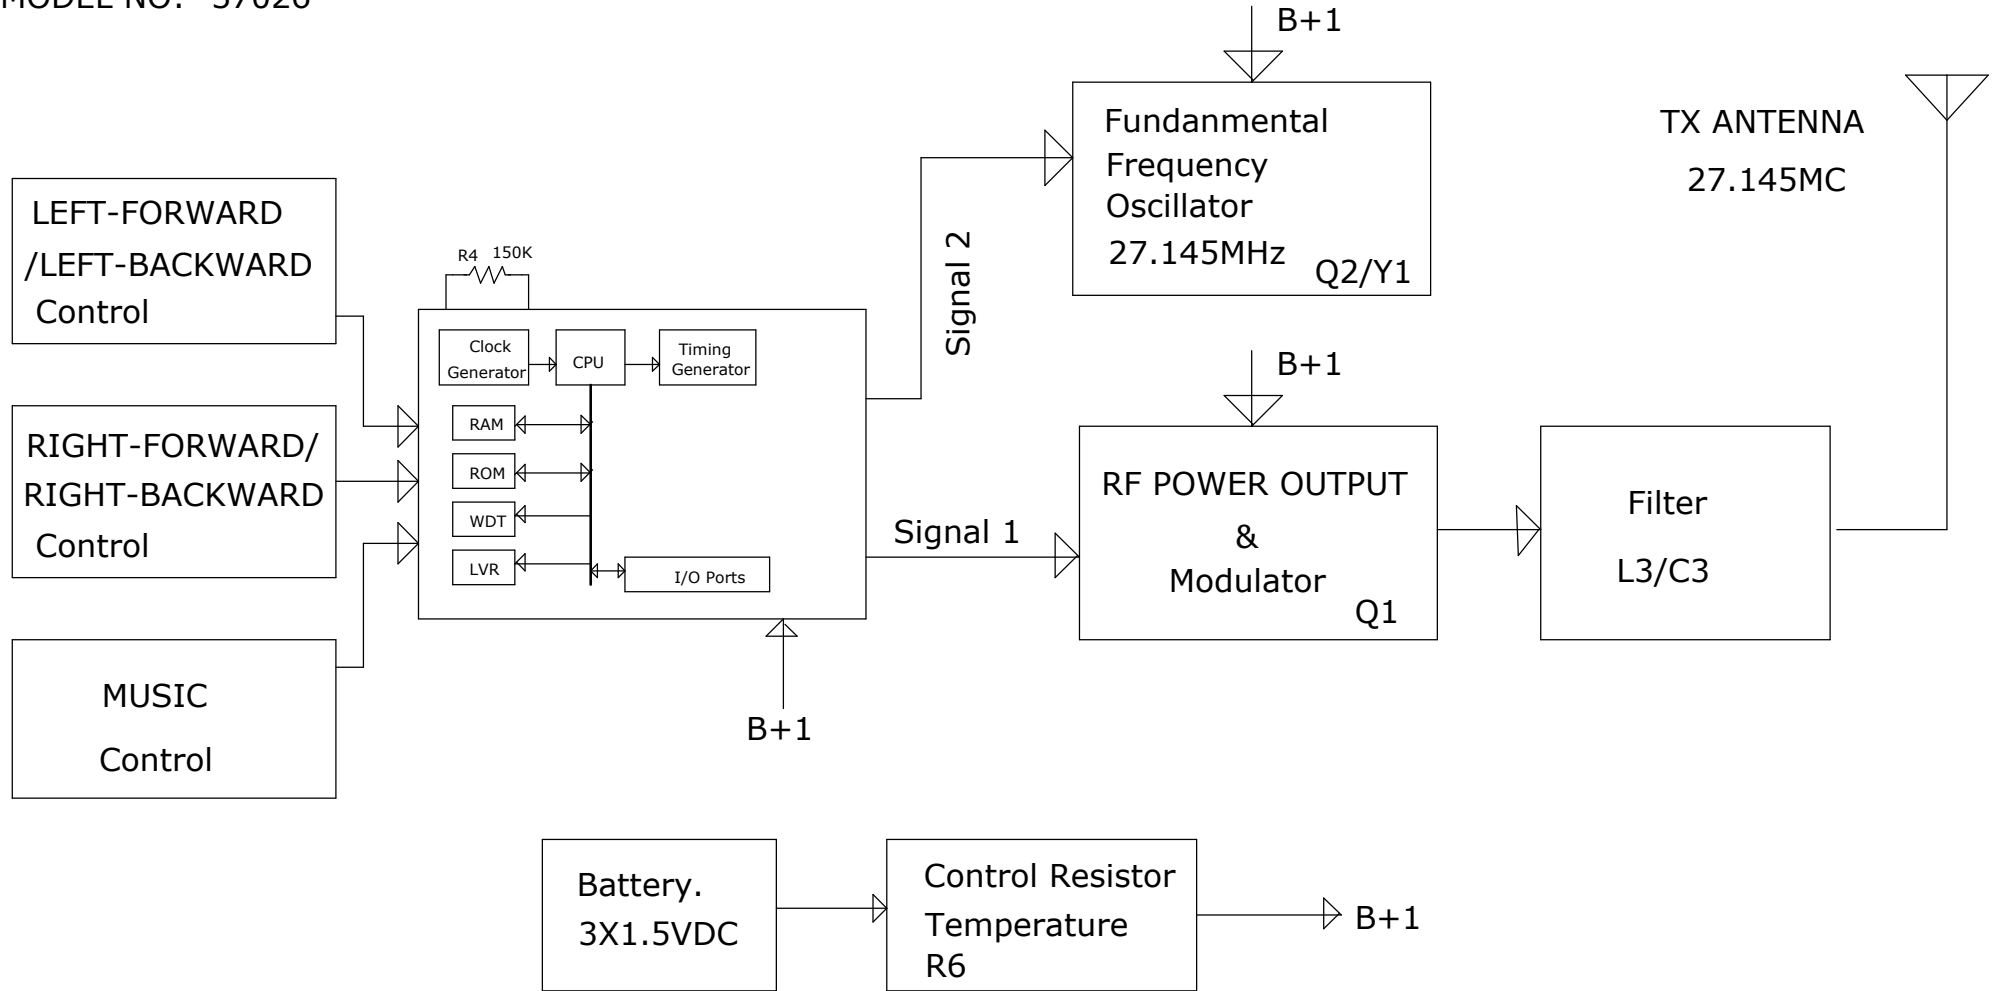

BLOCK DIAGRAM OF VERSION:- TX 27.145MHZ

MODEL NO:- 37026

APPLICANT:-TOY STATE INDUSTRIAL LTD

MODEL NO:-37026

PAGE NO:- 1 OF 1

DRAWN BY: SU	DATED: 2012/4/9	COMPANY: TOY STATE INDUSTRIAL LTD		
CHECK BY: XIONG	DATED: 2012/4/9	MODEL: 37026 TX 27M BLOCK DIAGRAM		
APP.BY: XIONG	DATED: 2012/4/9	REV: 1.0	DRAWING NO:	SHEET:11 OF 1