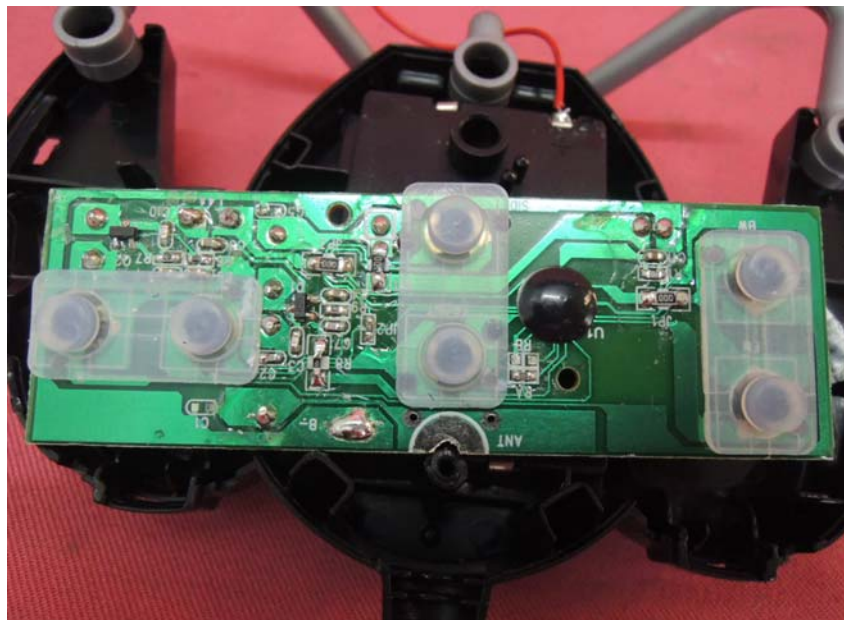

Model : 37021

(Internal)

INTERTEK TESTING SERVICE

Report No.: 13061213HKG-001

Equipment Photographs

Model : 37021

(Internal)

INTERTEK TESTING SERVICE

Report No.: 13061213HKG-001

Equipment Photographs

Model : 37021

(Internal)