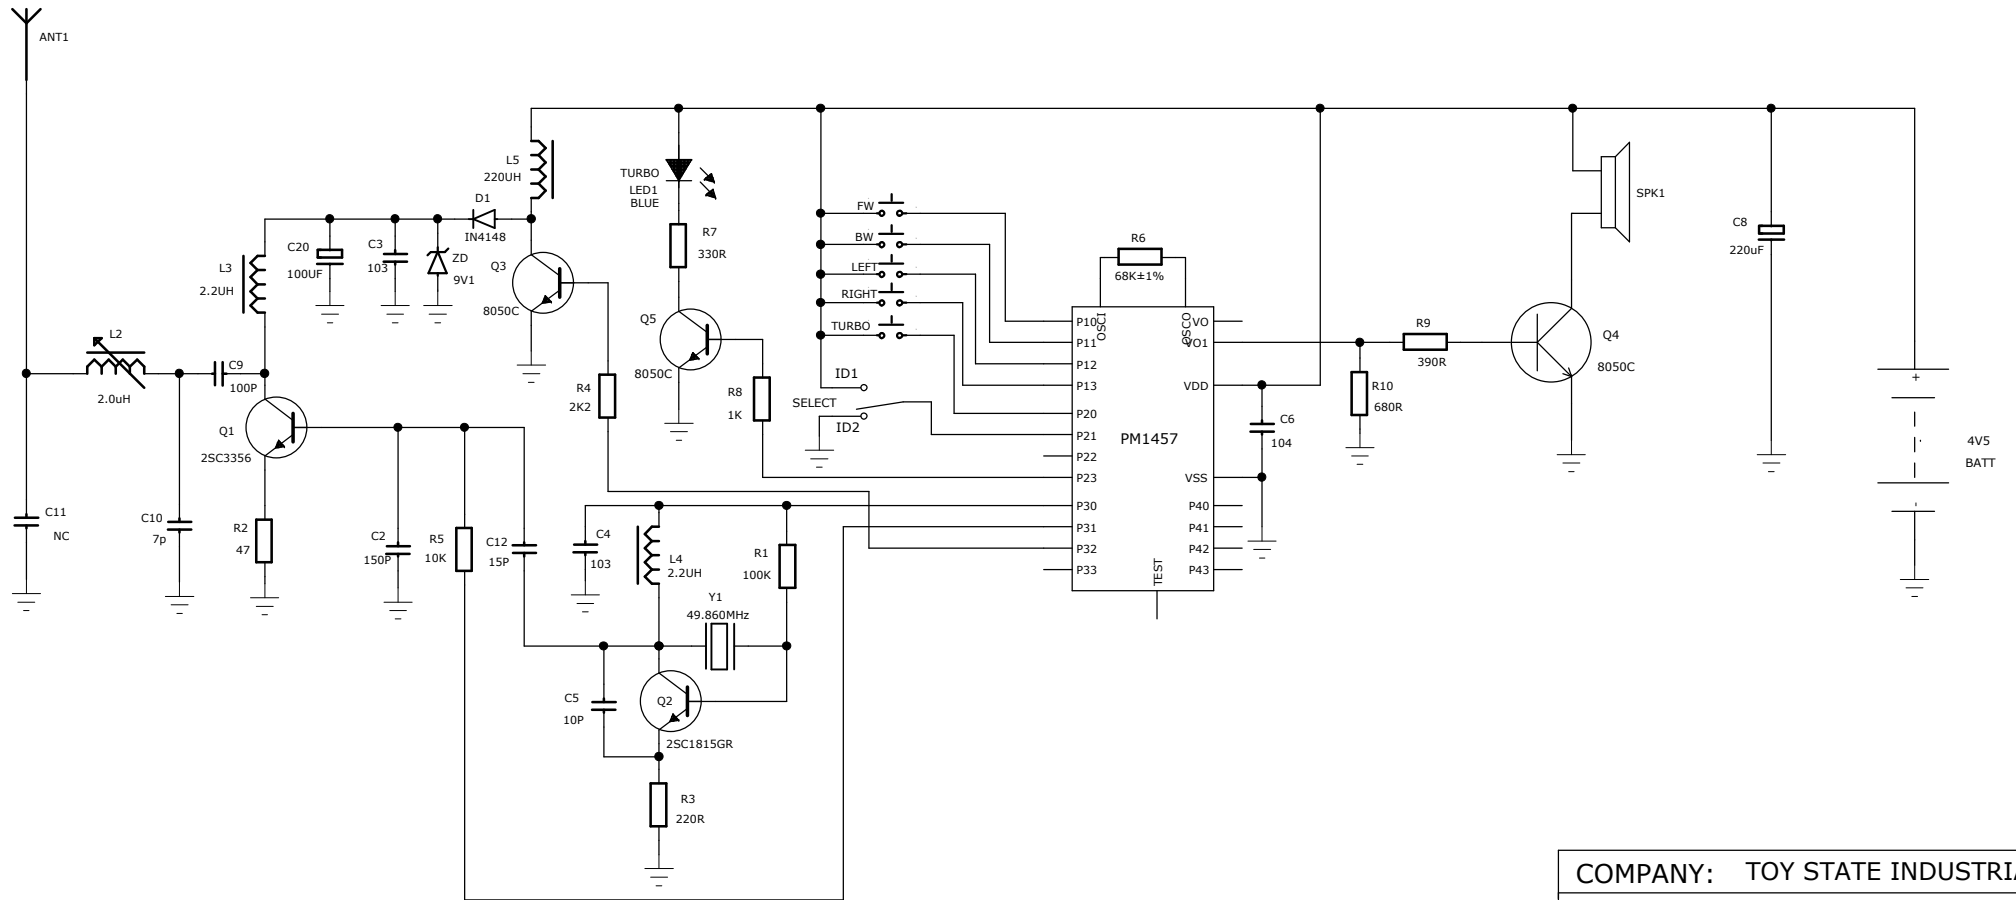

# 37015 TX 原理图

|                                   |       |
|-----------------------------------|-------|
| COMPANY: TOY STATE INDUSTRIAL LTD |       |
| MODEL: #37015 TX(49MHz)           |       |
| VER:                              |       |
| DRAWN BY:                         | DATE: |
| CHECK BY:                         | DATE: |
| APP. BY:                          | DATE: |