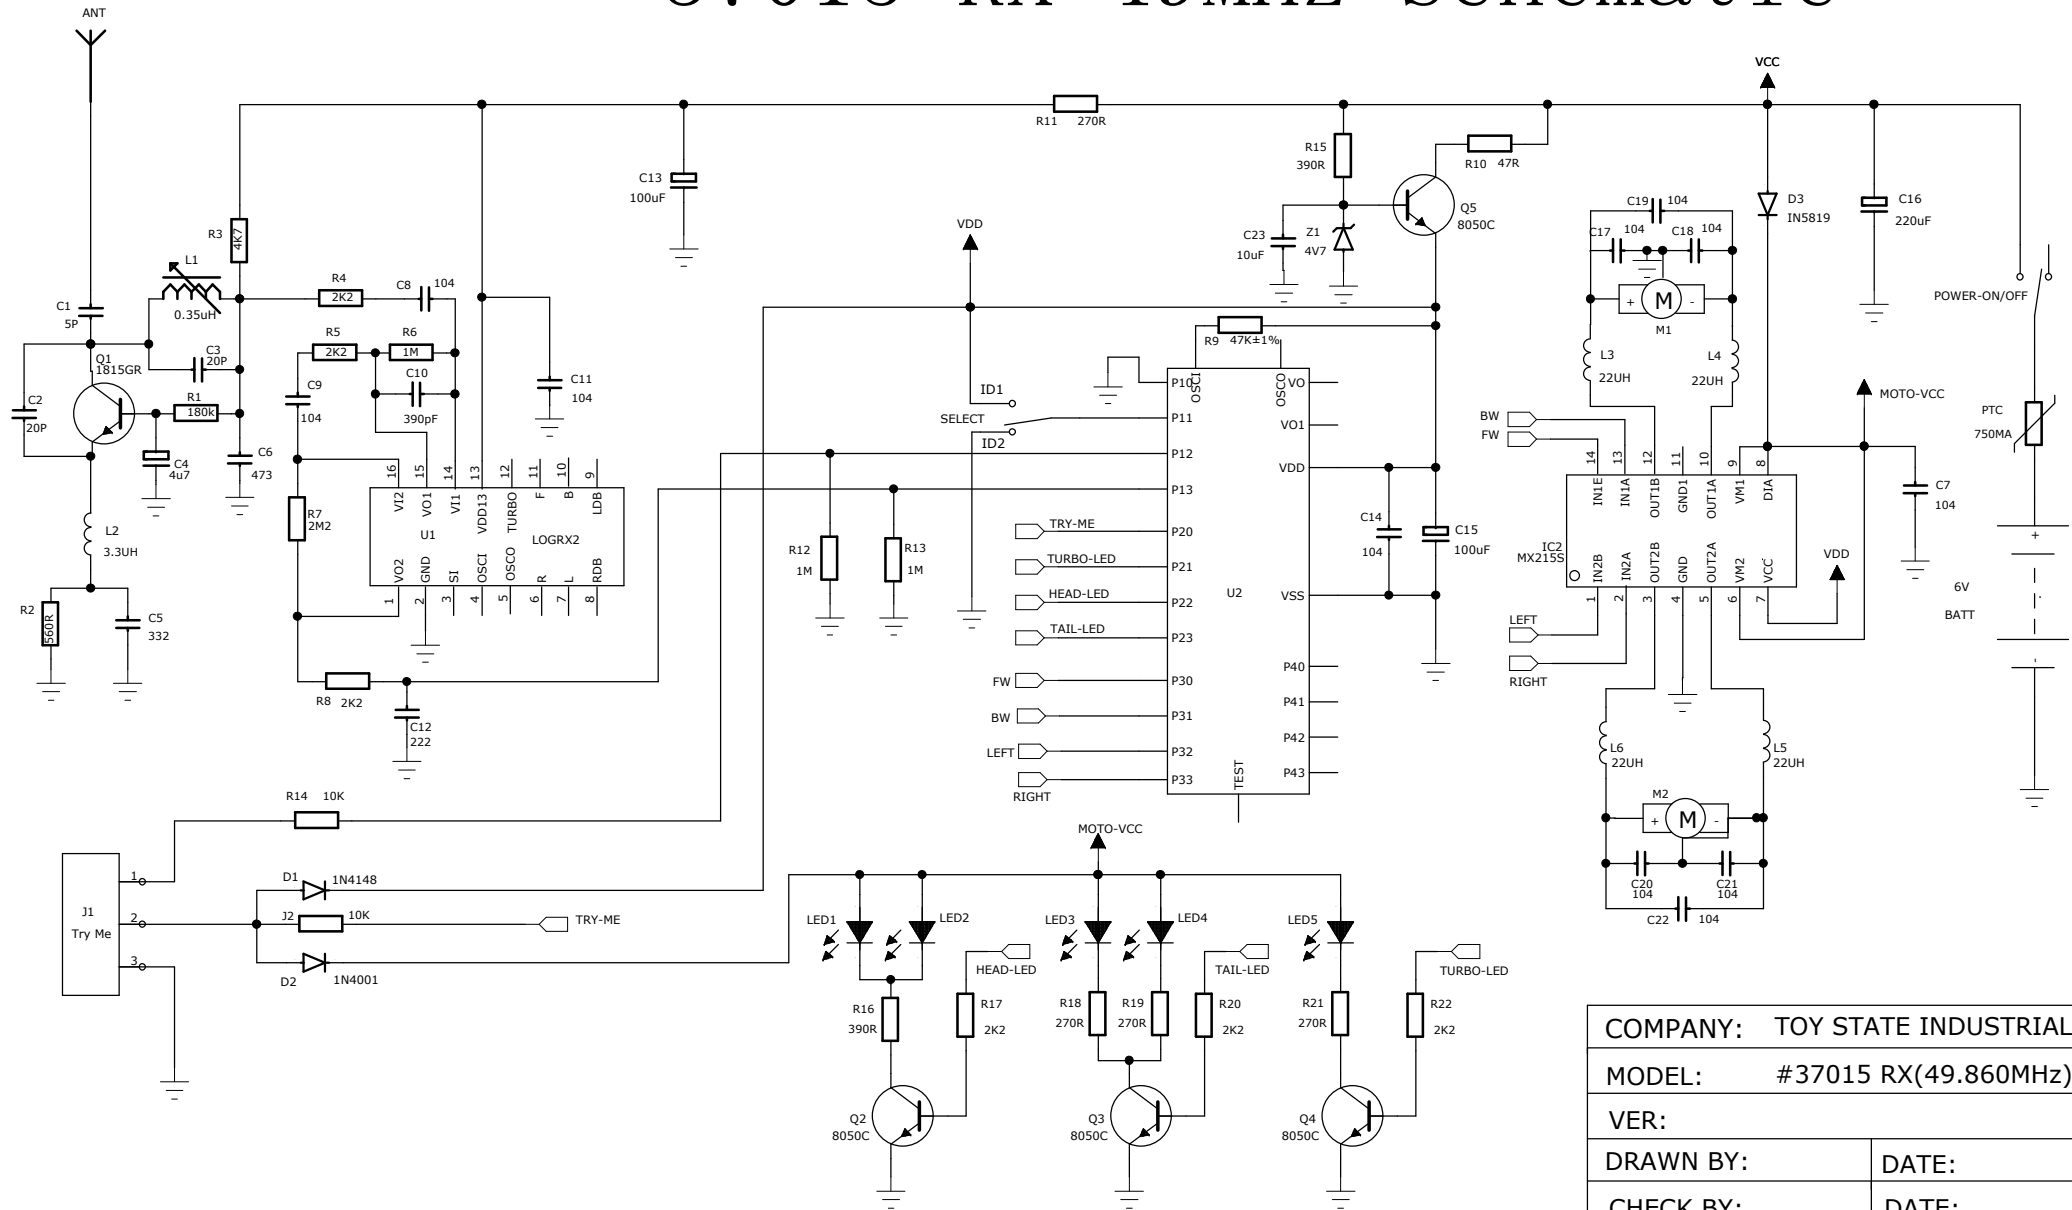

37015 RX 49MHz Schematic

COMPANY: TOY STATE INDUSTRIAL LTD	
MODEL: #37015 RX(49.860MHz)	
VER:	
DRAWN BY:	DATE:
CHECK BY:	DATE:
APP. BY:	DATE: