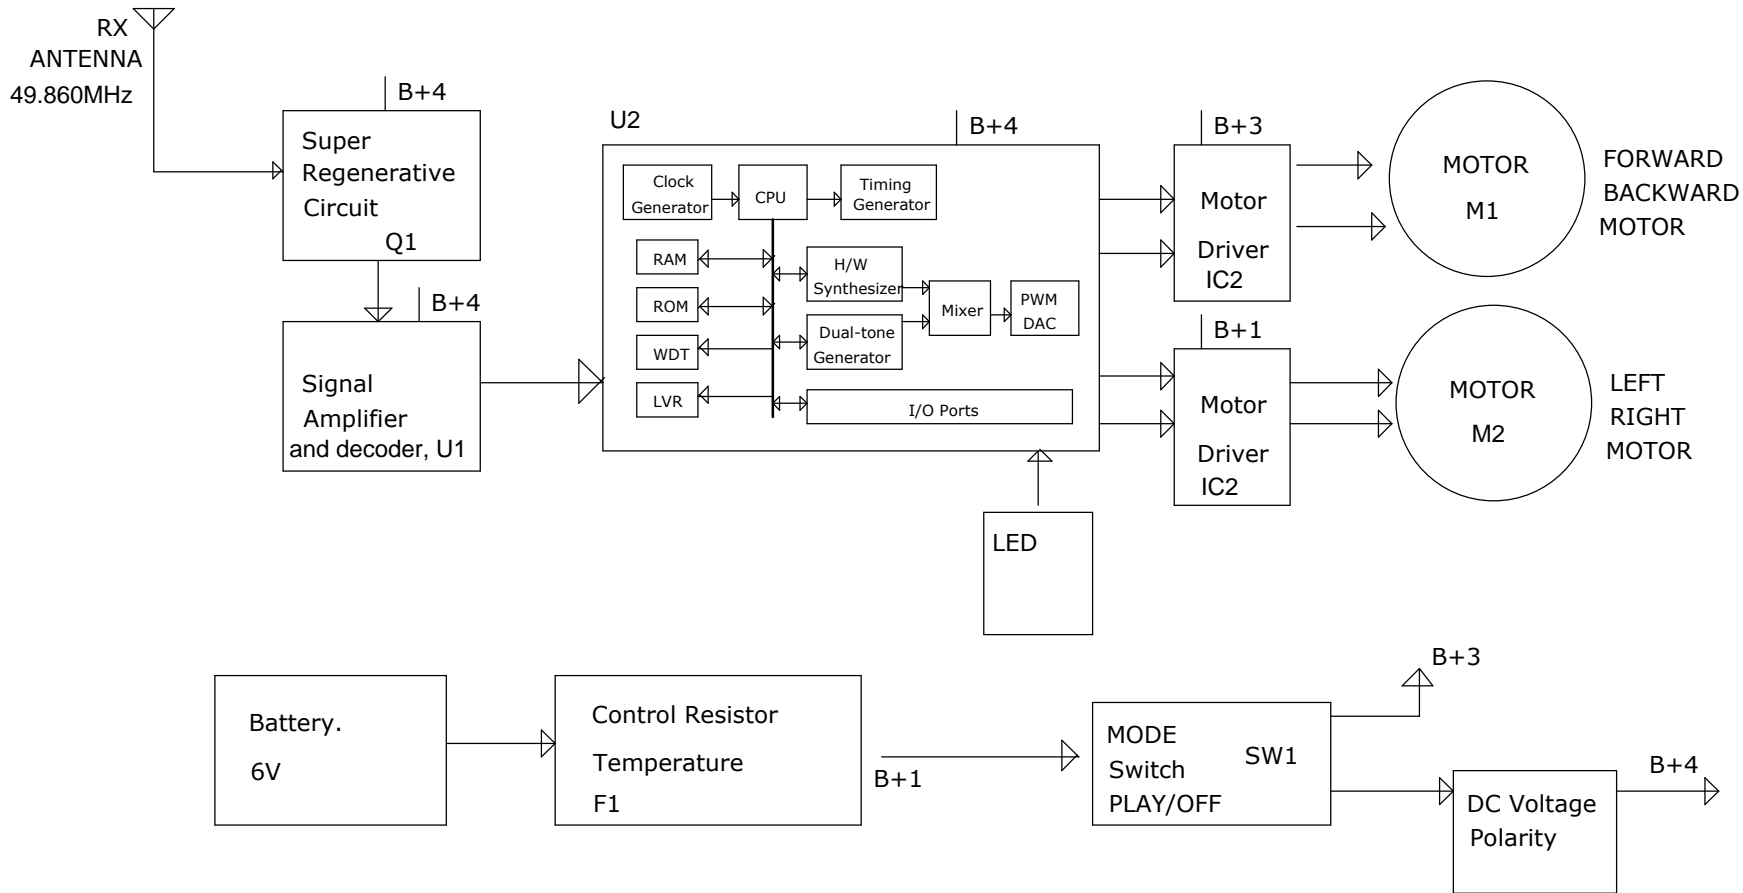

BLOCK DIAGRAM OF VERSION:- TX 49.860MHz

MODEL NO:- 37015

APPLICANT:-TOY STATE INDUSTRIAL LTD

PAGE NO:- 1 OF 1

DRAWN BY: ZUO	DATED: 2013/7/9	COMPANY: TOY STATE INDUSTRIAL LTD		
CHECK BY:	DATED:	MODEL: 37015 RX 49M BLOCK DIAGRAM		
APP.BY:	DATED:	REV: 1.0	DRAWING NO:	SHEET:11 OF 1