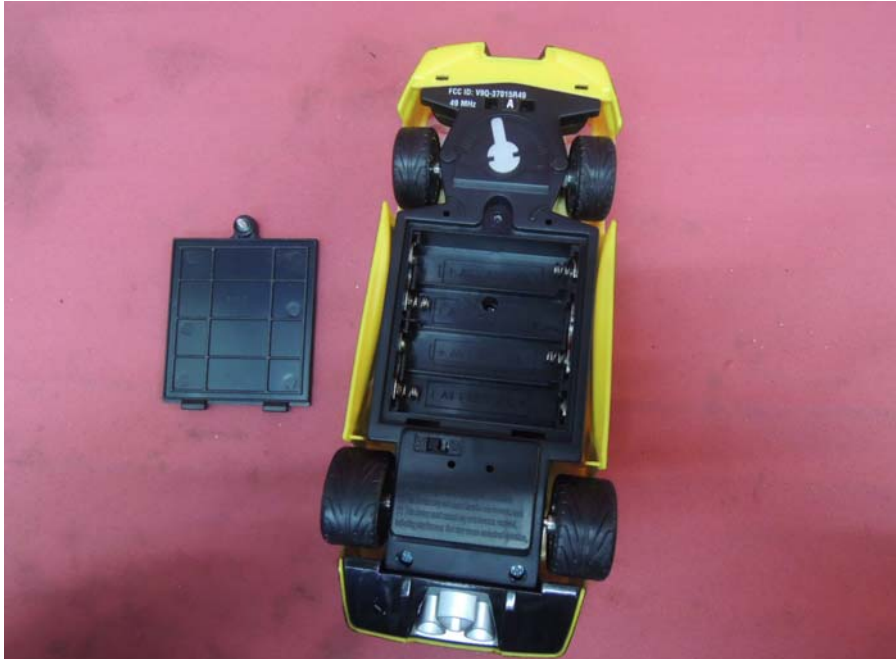

INTERTEK TESTING SERVICE

Report No.: 13070302HKG-002

Equipment Photographs

Model : 37016

(Internal)

INTERTEK TESTING SERVICE

Report No.: 13070302HKG-002

Equipment Photographs

Model : 37016

(Internal)

INTERTEK TESTING SERVICE

Report No.: 13070302HKG-002

Equipment Photographs

Model : 37016

(Internal)