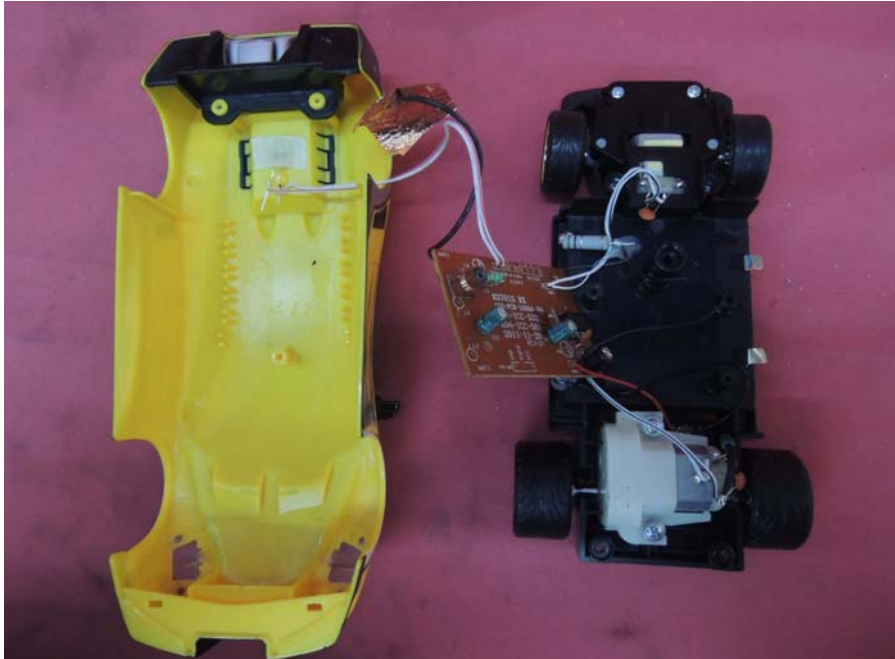

INTERTEK TESTING SERVICE

Report No.: 13070302HKG-002

Equipment Photographs

Model : 37016

(Internal)

INTERTEK TESTING SERVICE

Report No.: 13070302HKG-002

Equipment Photographs

Model : 37016

(Internal)

INTERTEK TESTING SERVICE

Report No.: 13070302HKG-002

Equipment Photographs

Model : 37016

(Internal)