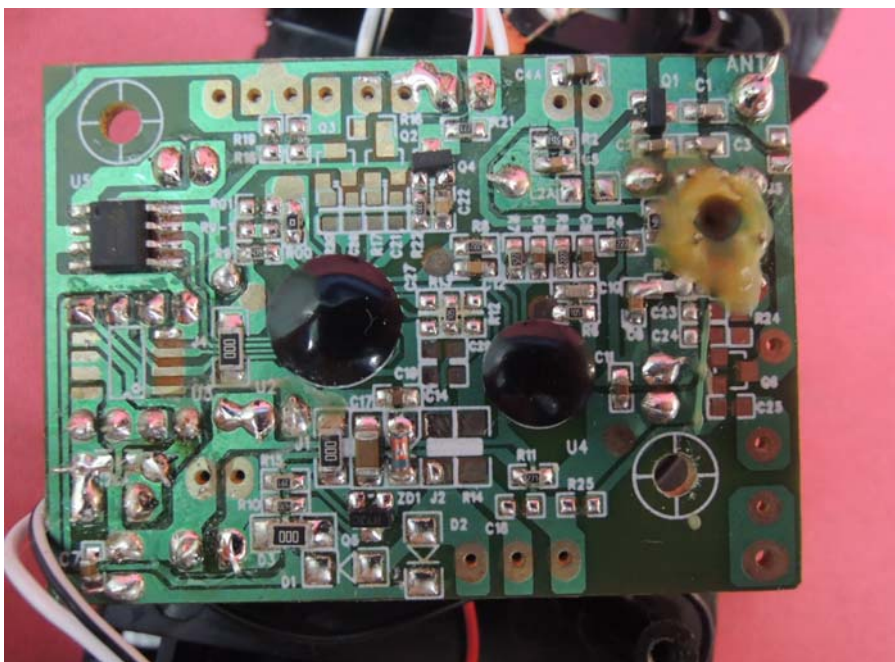

INTERTEK TESTING SERVICE

Report No.: 13070302HKG-002

Equipment Photographs

Model : 37016

(Internal)

INTERTEK TESTING SERVICE

Report No.: 13070302HKG-002

Equipment Photographs

Model : 37016

(Internal)

INTERTEK TESTING SERVICE

Report No.: 13070302HKG-002

Equipment Photographs

Model : 37016

(Internal)