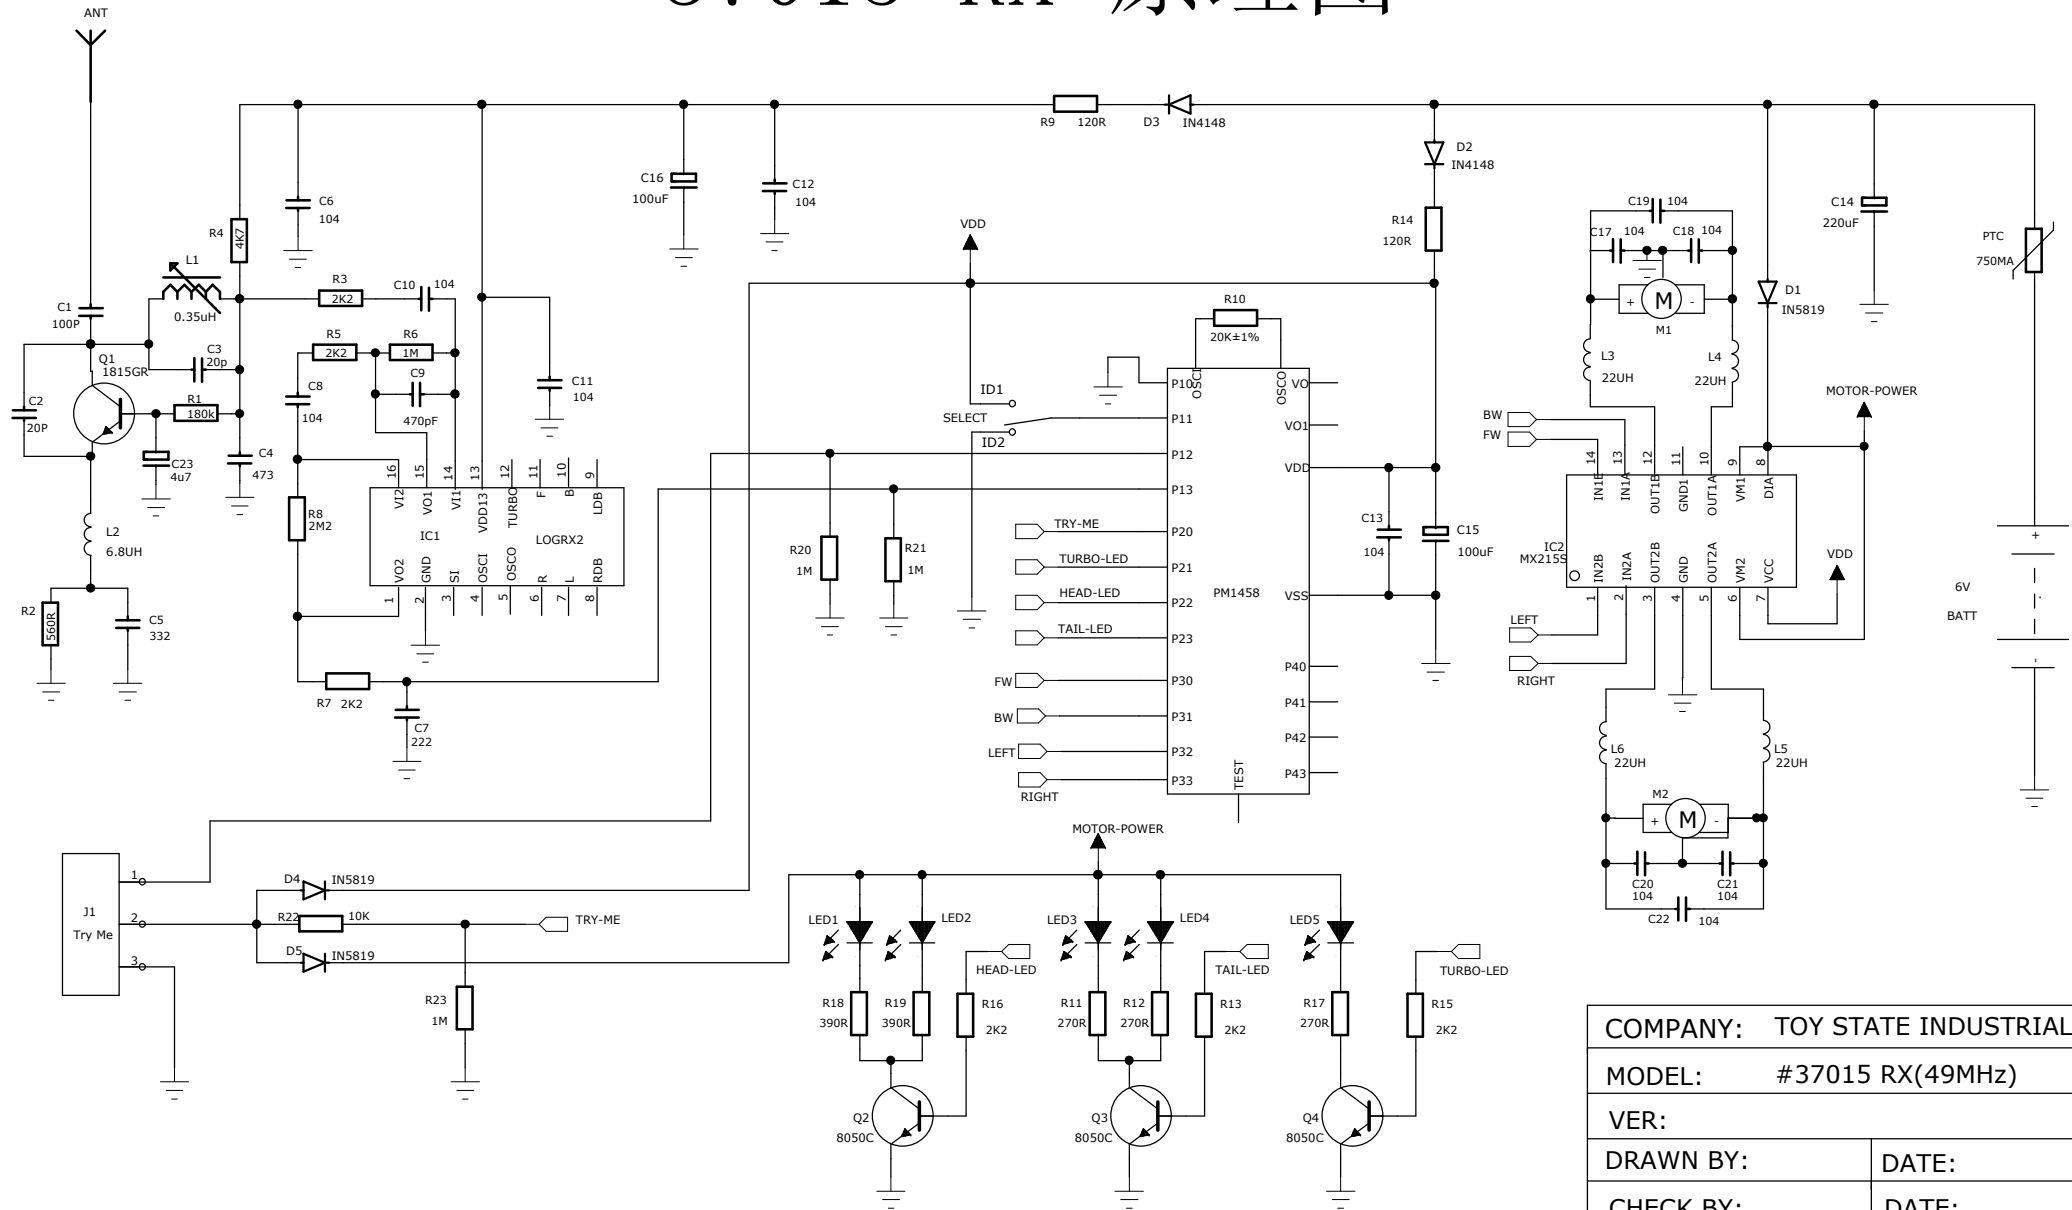

# 37015 RX 原理图

COMPANY: TOY STATE INDUSTRIAL LTD	
MODEL: #37015 RX(49MHz)	
VER:	
DRAWN BY:	DATE:
CHECK BY:	DATE:
APP. BY:	DATE: