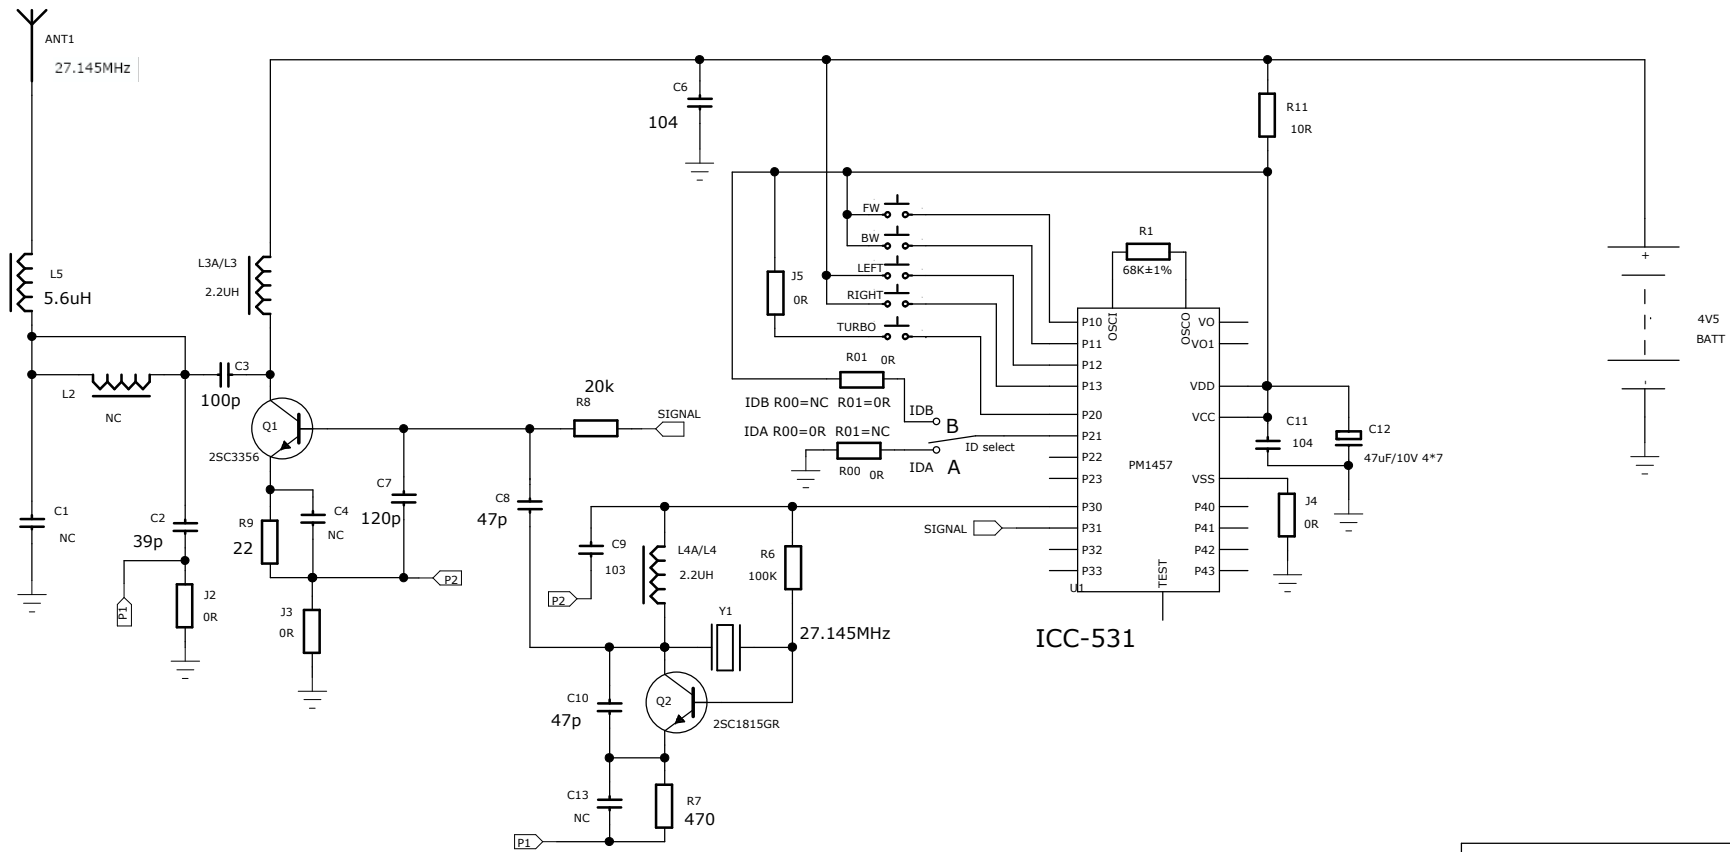

37015 TX 27MHz SCHEMATIC

COMPANY: TOY STATE INDUSTRIAL LTD	
MODEL: #37015 TX	
VER:	
DRAWN BY: zuo	DATE: 2013-7-9
CHECK BY:	DATE:
APP. BY:	DATE: