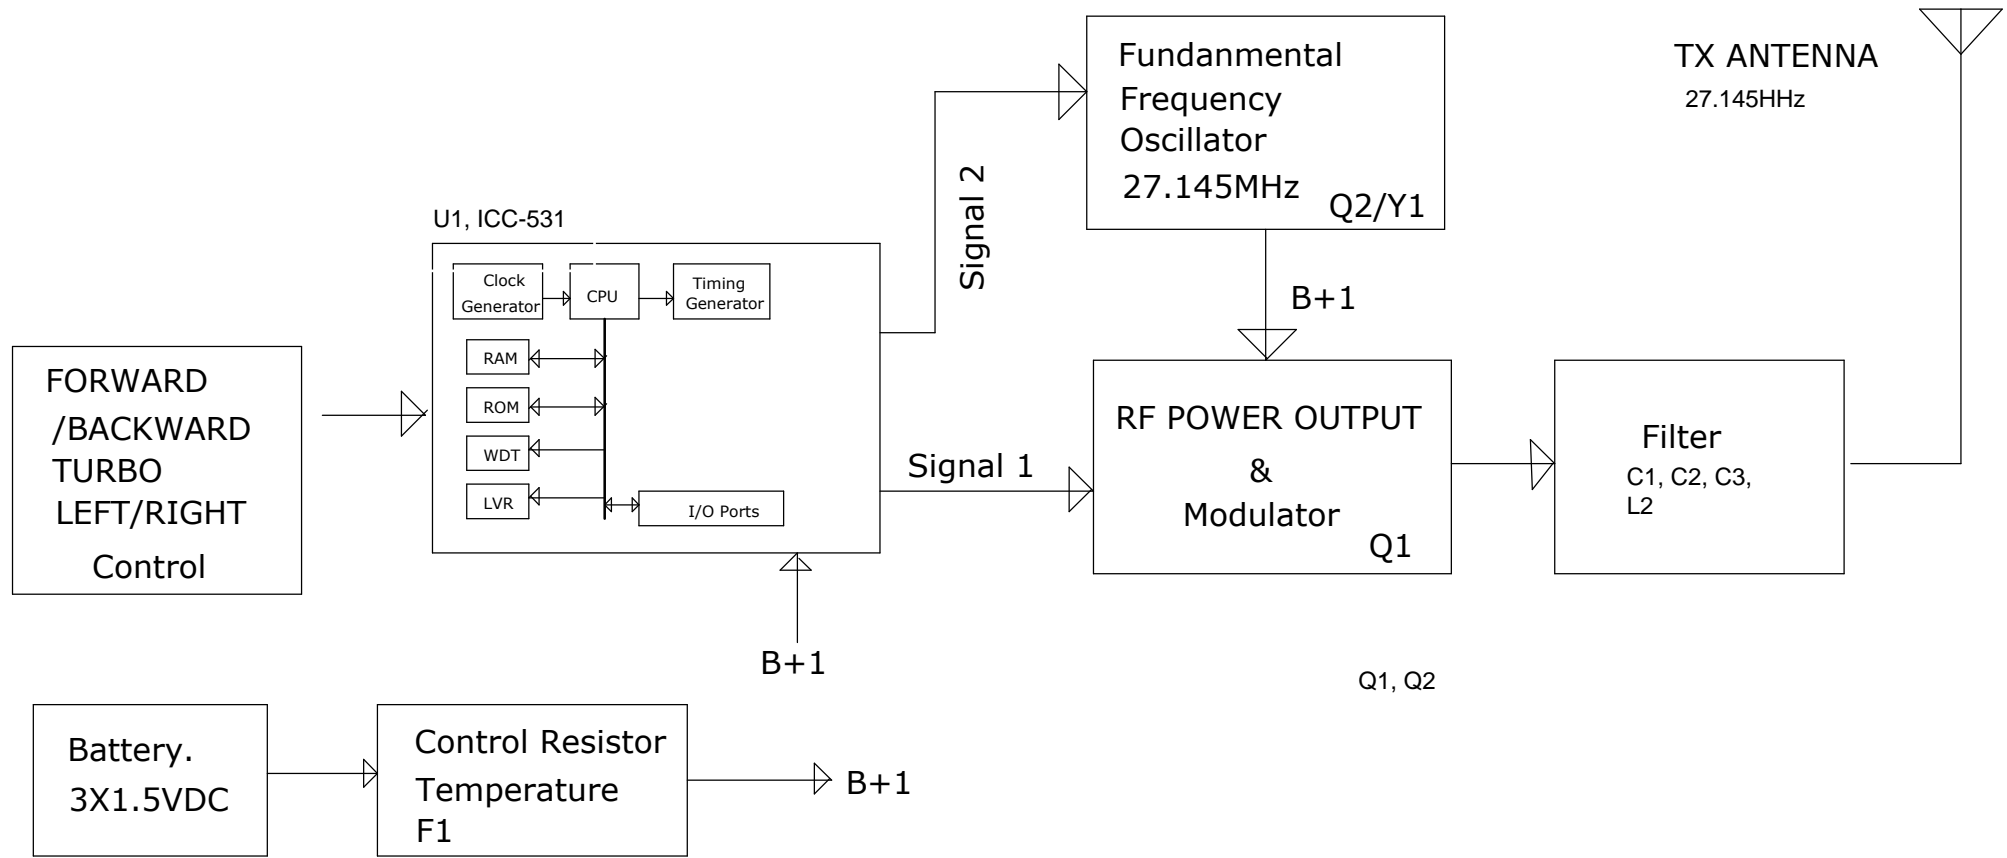

BLOCK DIAGRAM OF VERSION:- TX 27.145MHz

MODEL NO:- 37015

DRAWN BY: ZUO	DATED: 2013/7/9	COMPANY: TOY STATE INDUSTRIAL LTD		
CHECK BY:	DATED:	MODEL: 37015 TX 27M BLOCK DIAGRAM		
APP.BY:	DATED:	REV: 1.0	DRAWING NO:	SHEET:11 OF 1