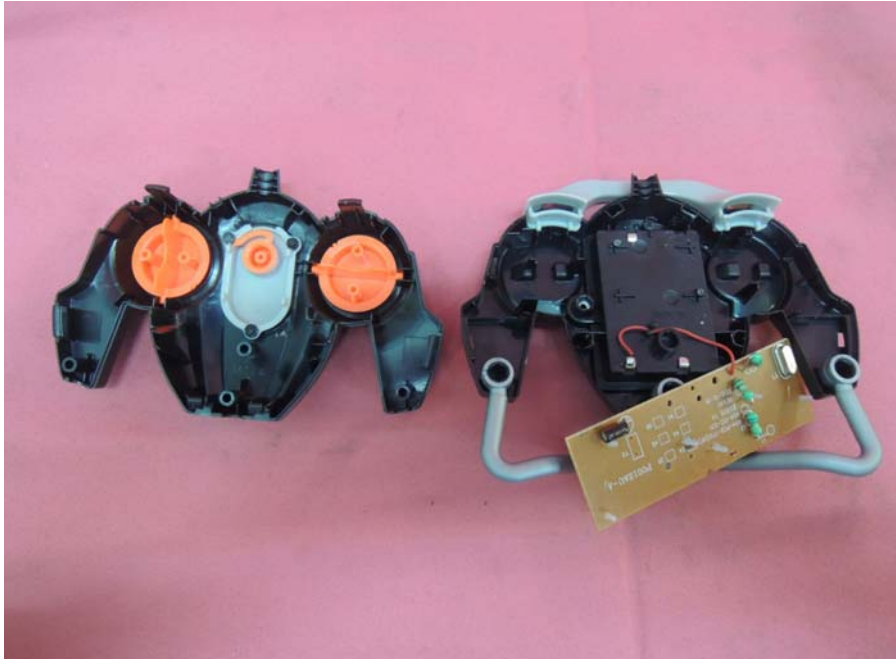

INTERTEK TESTING SERVICE

Report No.: 13070300HKG-001

Equipment Photographs

Model : 37016

(Internal)

INTERTEK TESTING SERVICE

Report No.: 13070300HKG-001

Equipment Photographs

Model : 37016

(Internal)

INTERTEK TESTING SERVICE

Report No.: 13070300HKG-001

Equipment Photographs

Model : 37016

(Internal)