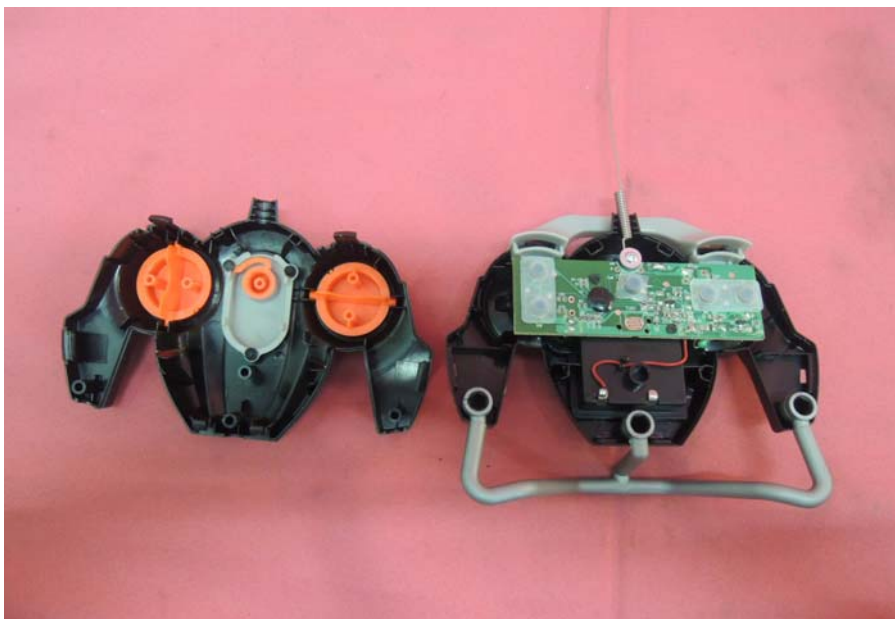

INTERTEK TESTING SERVICE

Report No.: 13070300HKG-001

Equipment Photographs

Model : 37016

(Internal)

INTERTEK TESTING SERVICE

Report No.: 13070300HKG-001

Equipment Photographs

Model : 37016

(Internal)

INTERTEK TESTING SERVICE

Report No.: 13070300HKG-001

Equipment Photographs

Model : 37016

(Internal)