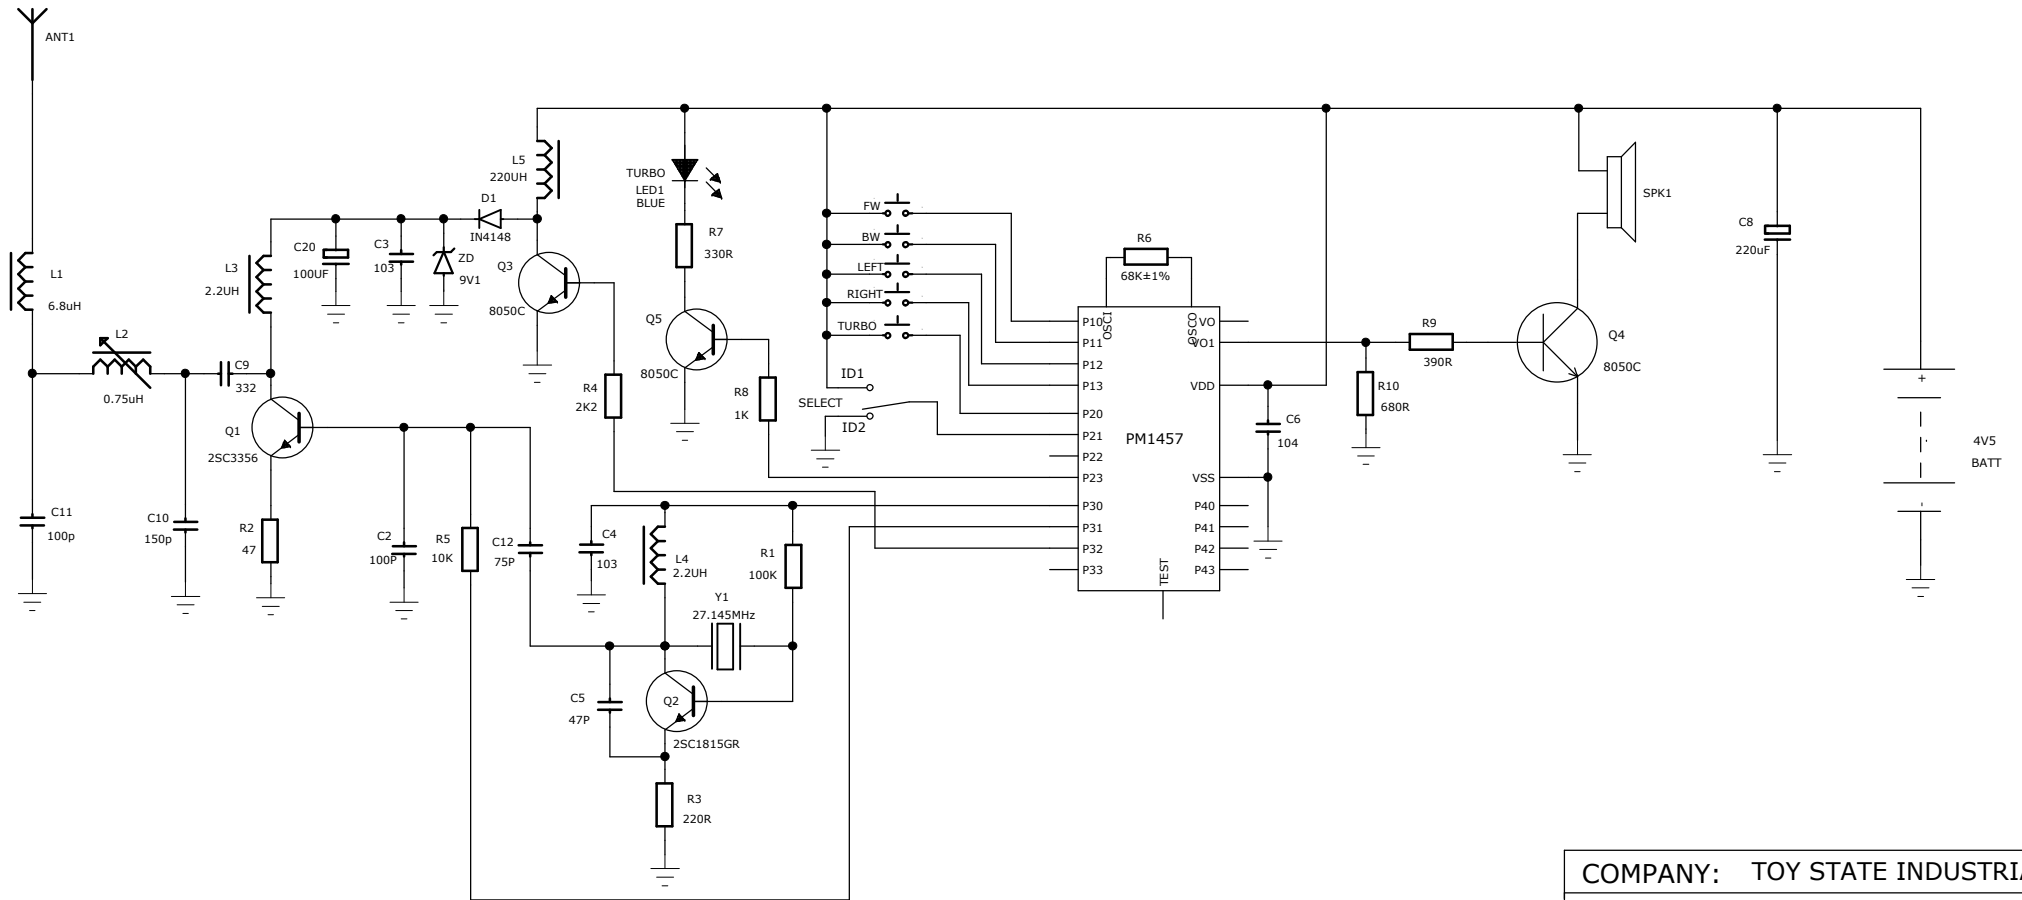

37015 TX 原理图

COMPANY: TOY STATE INDUSTRIAL LTD	
MODEL: #37015 TX(27MHz)	
VER:	
DRAWN BY:	DATE:
CHECK BY:	DATE:
APP. BY:	DATE: