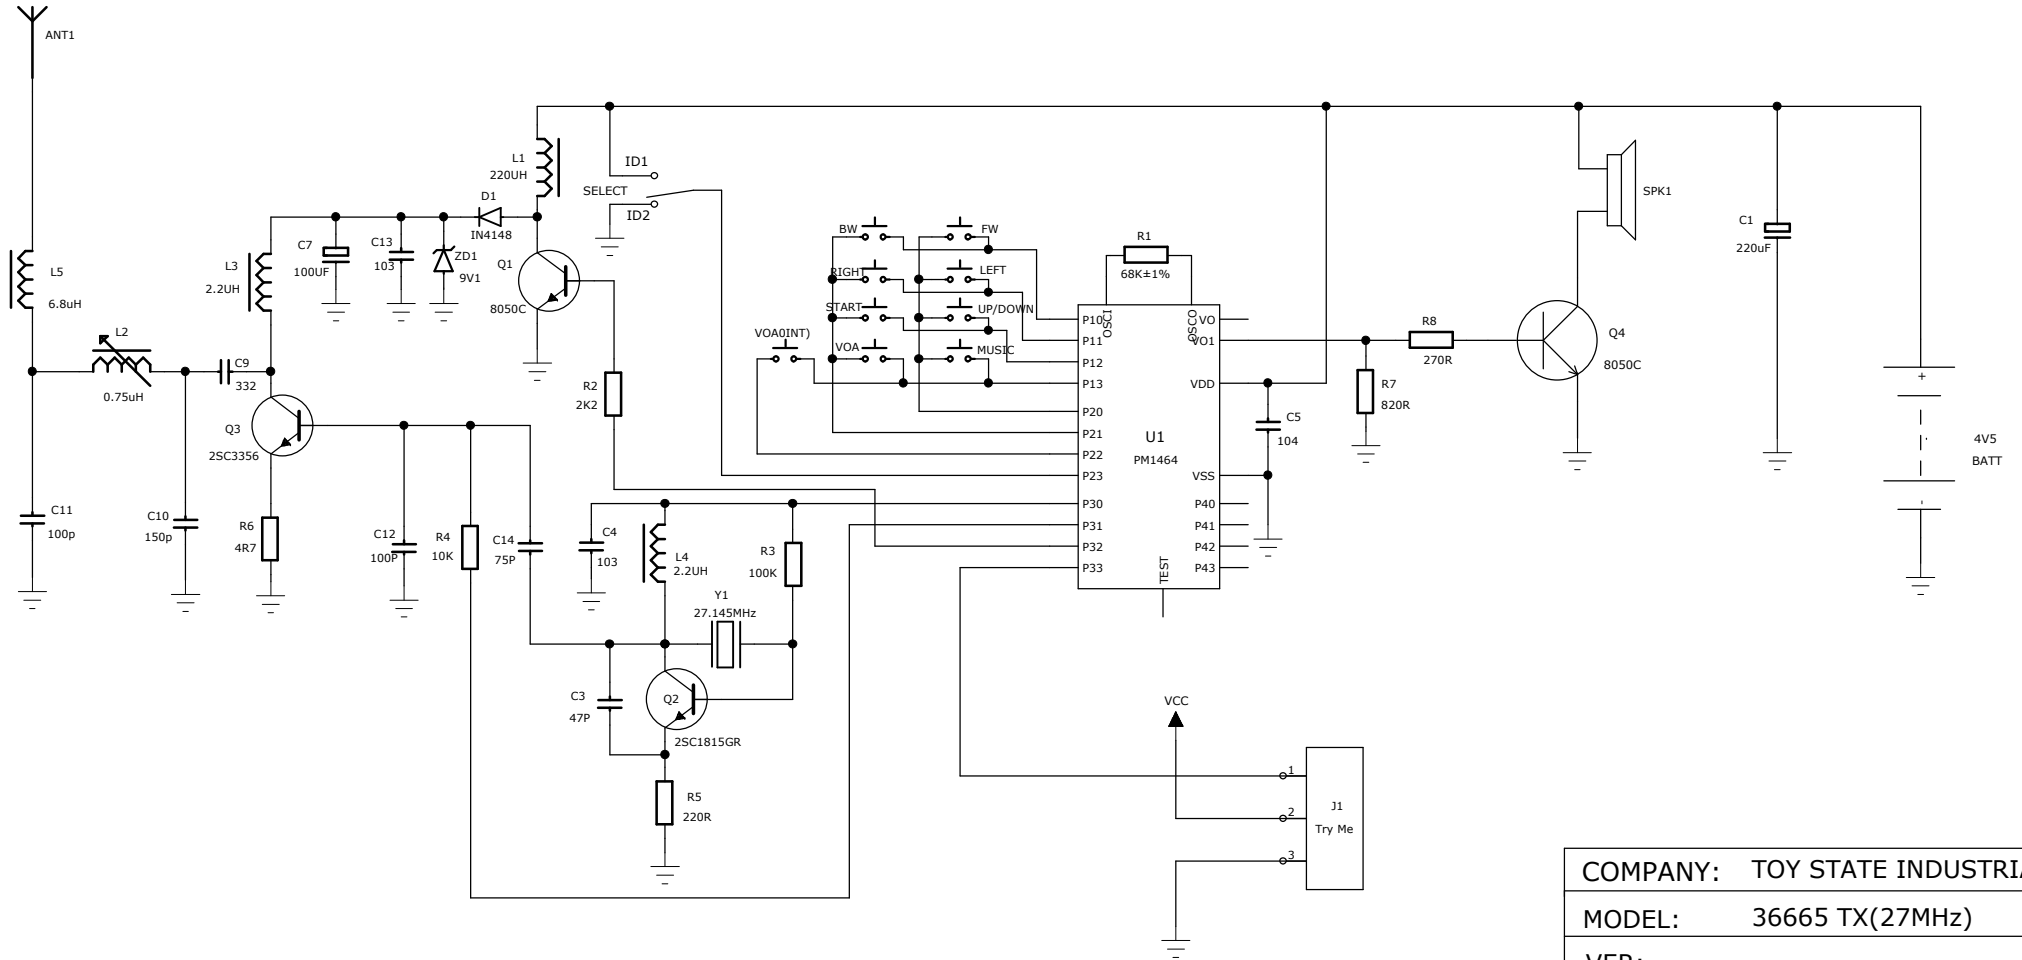

36665 TX 27MHz 原理图

COMPANY: TOY STATE INDUSTRIAL LTD	
MODEL: 36665 TX(27MHz)	
VER:	
DRAWN BY:	DATE:
CHECK BY:	DATE:
APP. BY:	DATE: