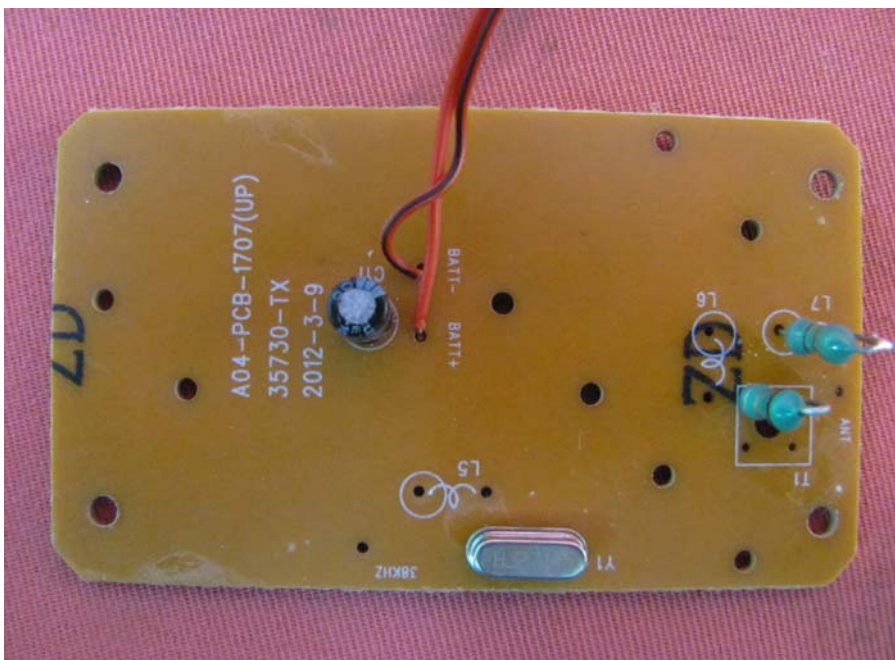

INTERTEK TESTING SERVICE

Report No.: HK12050524-1

Equipment Photographs

Model : 35731

(Internal)

INTERTEK TESTING SERVICE

Report No.: HK12050524-1

Equipment Photographs

Model : 35731

(Internal)

INTERTEK TESTING SERVICE

Report No.: HK12050524-1

Equipment Photographs

Model : 35731

(Internal)