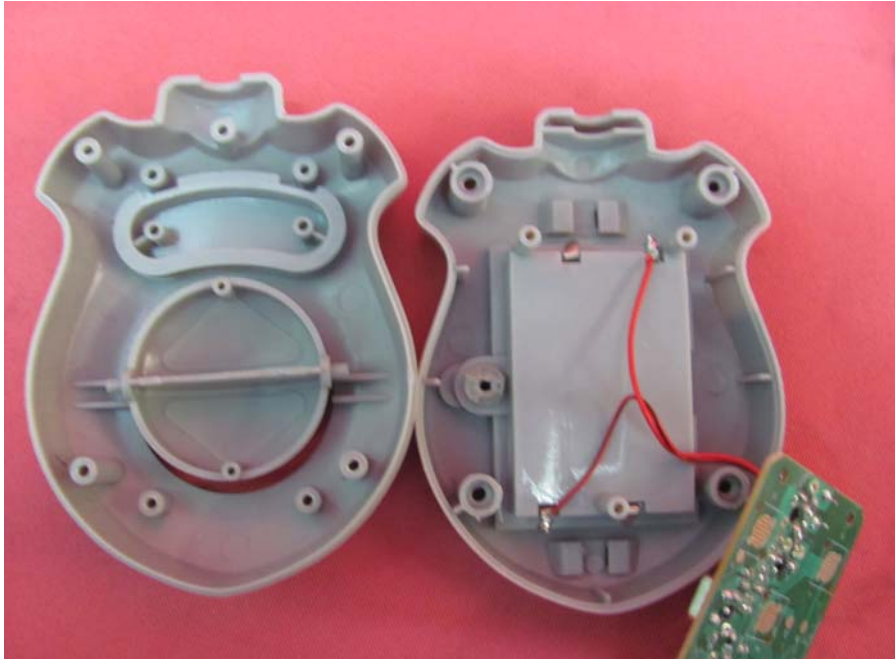

INTERTEK TESTING SERVICE

Report No.: HK12050524-1

Equipment Photographs

Model : 35731

(Internal)

INTERTEK TESTING SERVICE

Report No.: HK12050524-1

Equipment Photographs

Model : 35731

(Internal)

INTERTEK TESTING SERVICE

Report No.: HK12050524-1

Equipment Photographs

Model : 35731

(Internal)