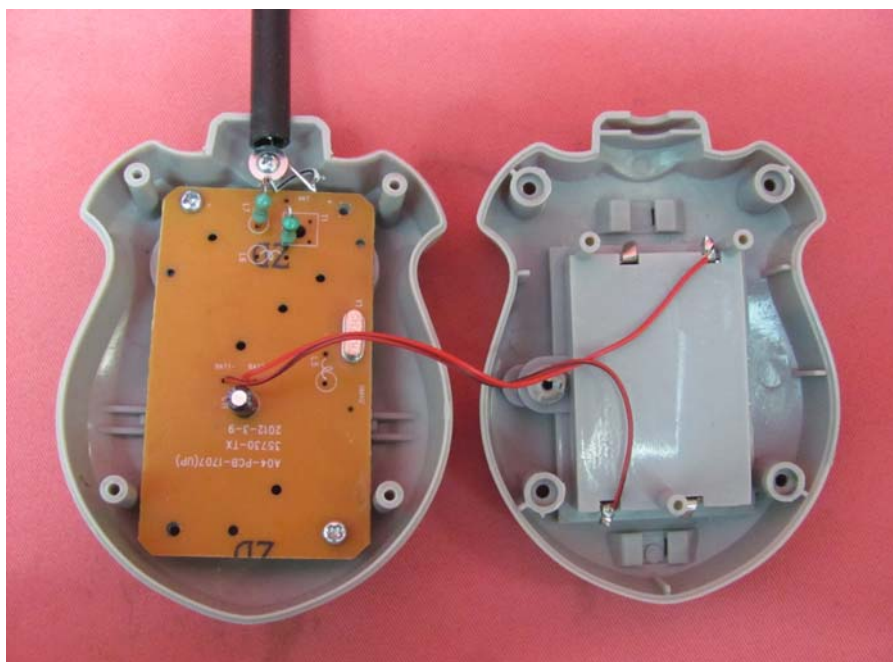

INTERTEK TESTING SERVICE

Report No.: HK12050524-1

Equipment Photographs

Model : 35731

(Internal)

INTERTEK TESTING SERVICE

Report No.: HK12050524-1

Equipment Photographs

Model : 35731

(Internal)

INTERTEK TESTING SERVICE

Report No.: HK12050524-1

Equipment Photographs

Model : 35731

(Internal)