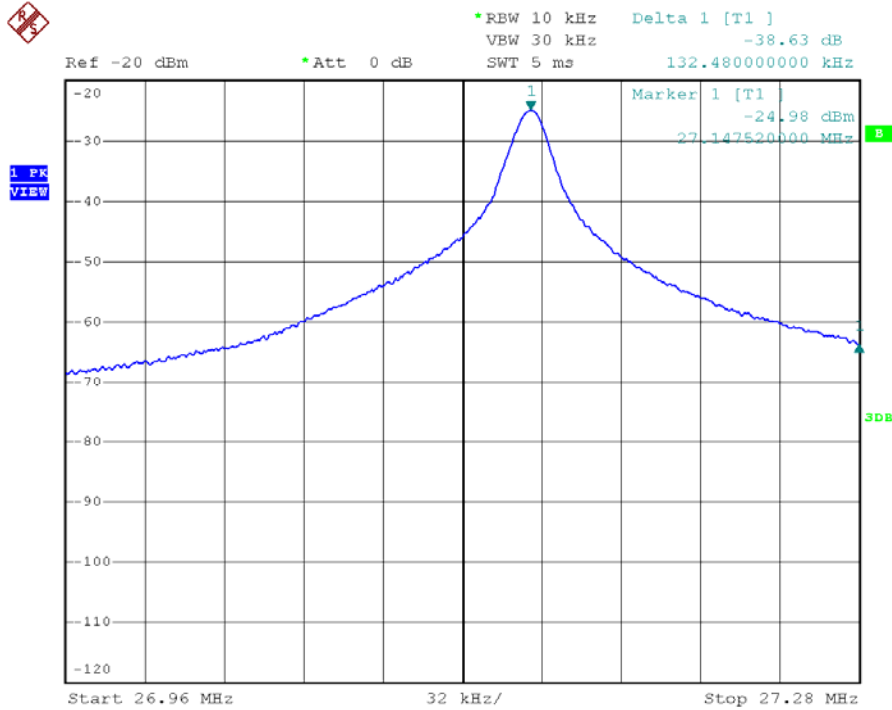

INTERTEK TESTING SERVICES

Report No.: HK12050524-1
Sample No.: 1/2

Bandwidth / Bandedge Plot – Pursuant to FCC Part 15 Section 15. 227 Requirement (Pass/Fail)