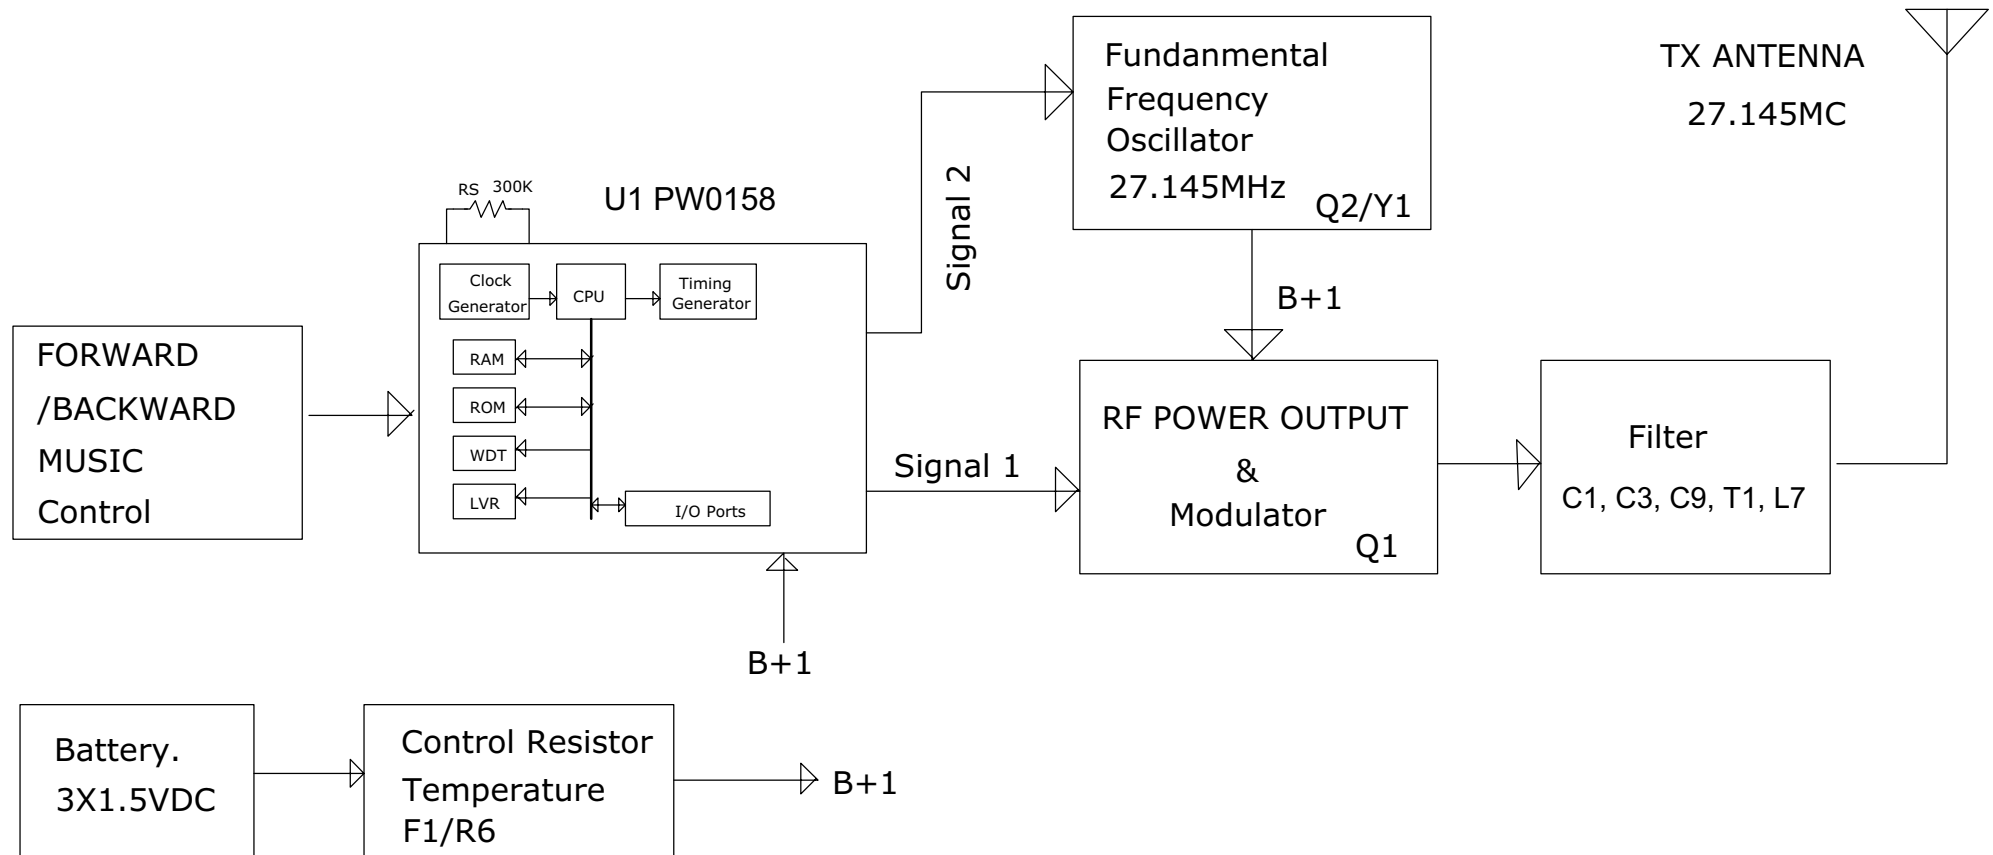

BLOCK DIAGRAM OF VERSION:- TX 27.145MHz

MODEL NO.:-35731

APPLICANT:-TOY STATE INDUSTRIAL LTD

MODEL NO.:-35731

PAGE NO.:- 1 OF 1

DRAWN BY: JIANG	DATED: 2012/4/20	COMPANY: TOY STATE INDUSTRIAL LTD		
CHECK BY: XIONG	DATED: 2012/4/20	MODEL: 35730 TX 27M BLOCK DIAGRAM		
APP.BY: XIONG	DATED: 2012/4/20	REV: 1.0	DRAWING NO:	SHEET: 1 OF 1