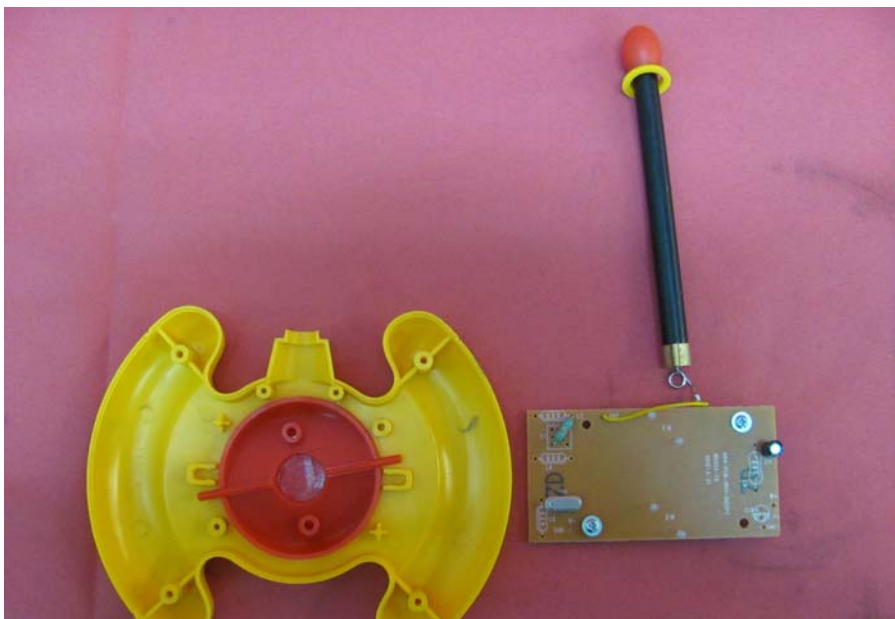

# INTERTEK TESTING SERVICE

---

Report No.: HK12051226-1

## Equipment Photographs

Model : 35721

(Internal)