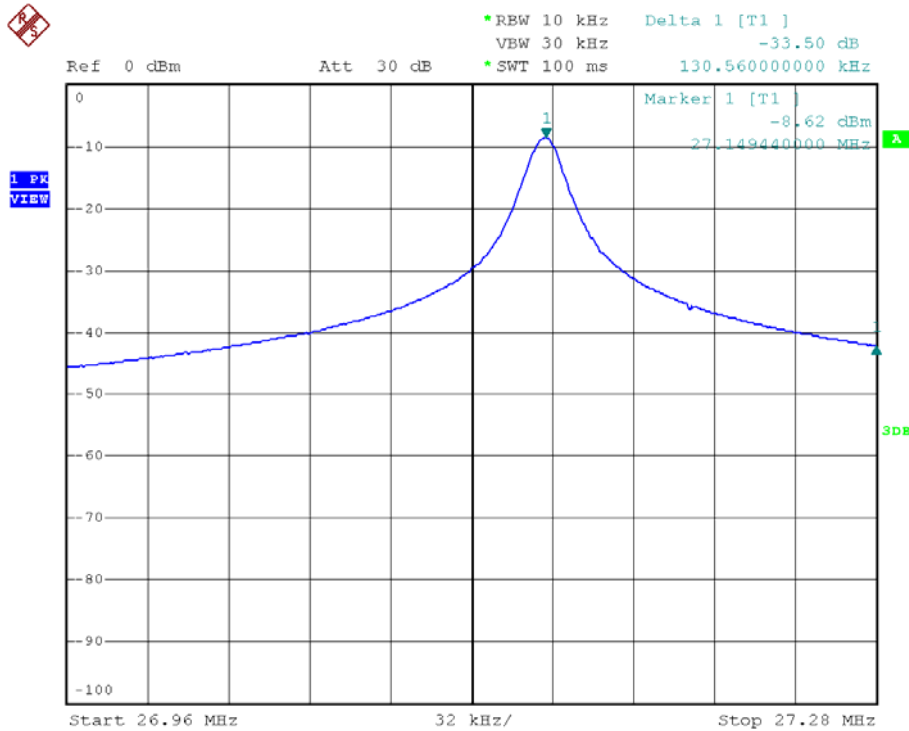

INTERTEK TESTING SERVICES

Report No.: HK12051226-1
Sample No.: 1/2

Bandwidth / Bandedge Plot – Pursuant to FCC Part 15 Section 15. 227 Requirement (Pass)