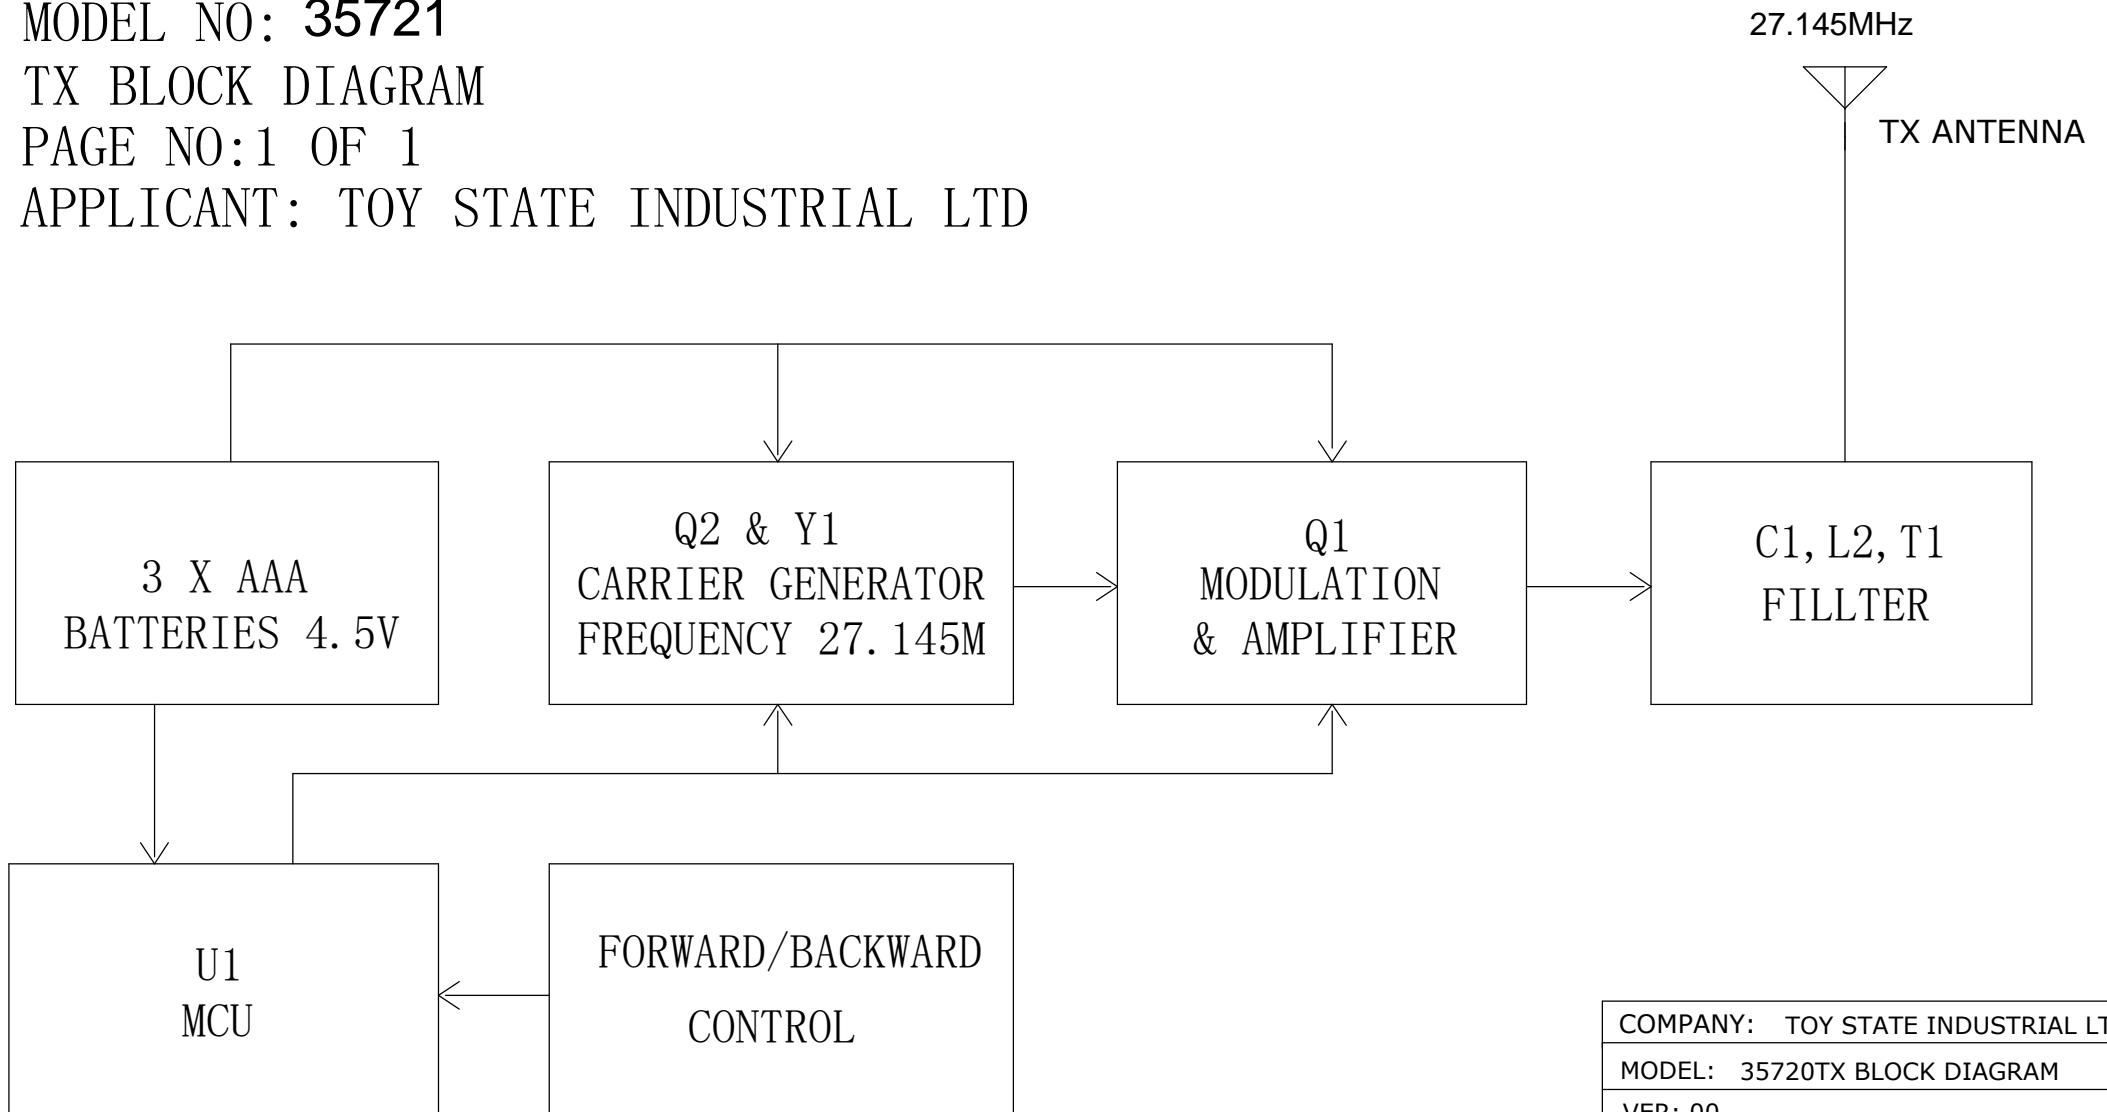

MODEL NO: 35721

TX BLOCK DIAGRAM

PAGE NO:1 OF 1

APPLICANT: TOY STATE INDUSTRIAL LTD

COMPANY: TOY STATE INDUSTRIAL LTD	
MODEL: 35720TX BLOCK DIAGRAM	
VER: 00	
DWN. ZHOU	DATE: 2012-5-22
CHK. XIONG	DATE: 2012-5-22
APP. XIONG	DATE: 2012-5-22