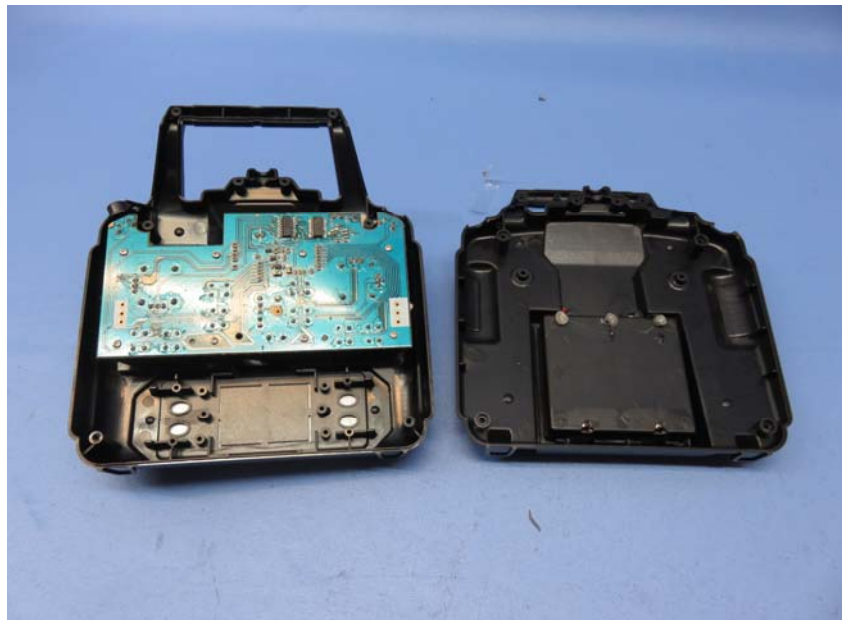

INTERTEK TESTING SERVICE

Report No.: 16060497HKG-001

Equipment Photographs

Model : 22623

(Internal)

INTERTEK TESTING SERVICE

Report No.: 16060497HKG-001

Equipment Photographs

Model : 22623

(Internal)

INTERTEK TESTING SERVICE

Report No.: 16060497HKG-001

Equipment Photographs

Model : 22623

(Internal)