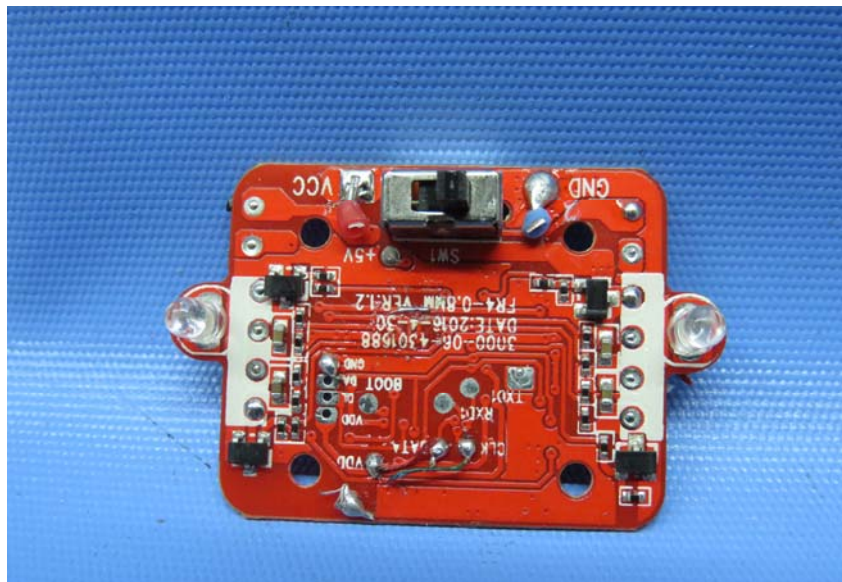


INTERTEK TESTING SERVICE

Report No.: 16060497HKG-002

Equipment Photographs

Model : 22623

(Internal)

INTERTEK TESTING SERVICE

Report No.: 16060497HKG-002

Equipment Photographs

Model : 22623

(Internal)

INTERTEK TESTING SERVICE

Report No.: 16060497HKG-002

Equipment Photographs

Model : 22623

(Internal)

INTERTEK TESTING SERVICE

Report No.: 16060497HKG-002

Equipment Photographs

Model : 22623

(Internal)

INTERTEK TESTING SERVICE

Report No.: 16060497HKG-002

Equipment Photographs

Model : 22623