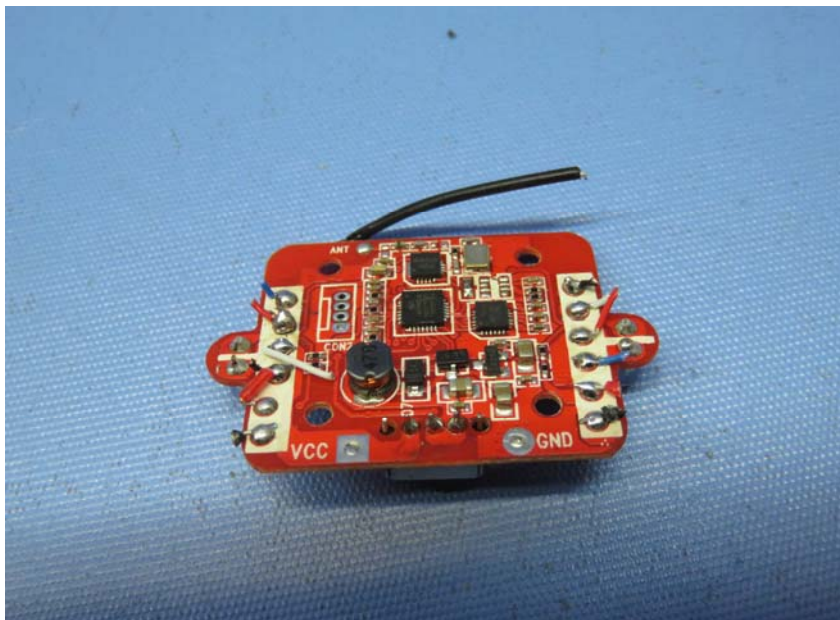


INTERTEK TESTING SERVICE

Report No.: 16060497HKG-002

Equipment Photographs

Model : 22623

(Internal)

INTERTEK TESTING SERVICE

Report No.: 16060497HKG-002

Equipment Photographs

Model : 22623

(Internal)

INTERTEK TESTING SERVICE

Report No.: 16060497HKG-002

Equipment Photographs

Model : 22623

(Internal)

INTERTEK TESTING SERVICE

Report No.: 16060497HKG-002

Equipment Photographs

Model : 22623

(Internal)

INTERTEK TESTING SERVICE

Report No.: 16060497HKG-002

Equipment Photographs

Model : 22623