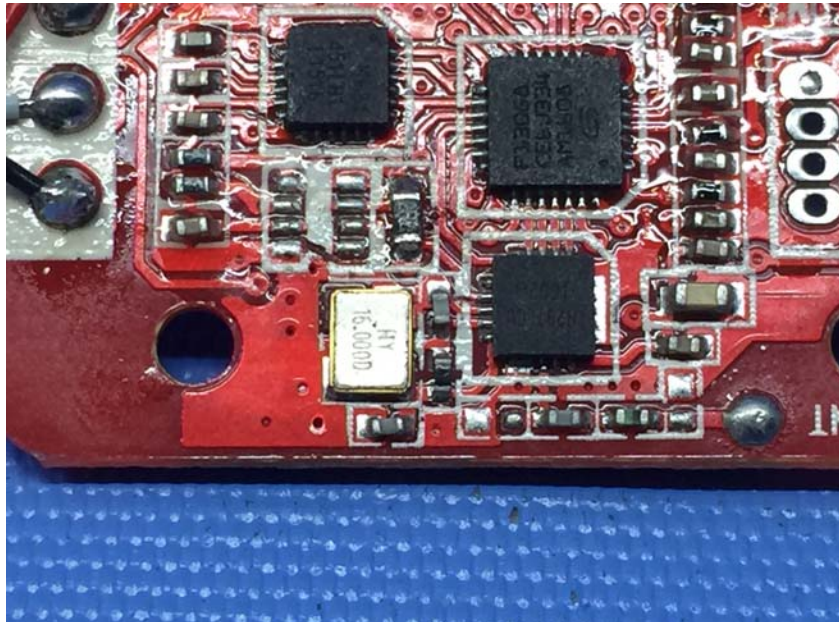


INTERTEK TESTING SERVICE

Report No.: 16060497HKG-002

Equipment Photographs

Model : 22623

(Internal)

INTERTEK TESTING SERVICE

Report No.: 16060497HKG-002

Equipment Photographs

Model : 22623

(Internal)

INTERTEK TESTING SERVICE

Report No.: 16060497HKG-002

Equipment Photographs

Model : 22623

(Internal)

INTERTEK TESTING SERVICE

Report No.: 16060497HKG-002

Equipment Photographs

Model : 22623

(Internal)

INTERTEK TESTING SERVICE

Report No.: 16060497HKG-002

Equipment Photographs

Model : 22623