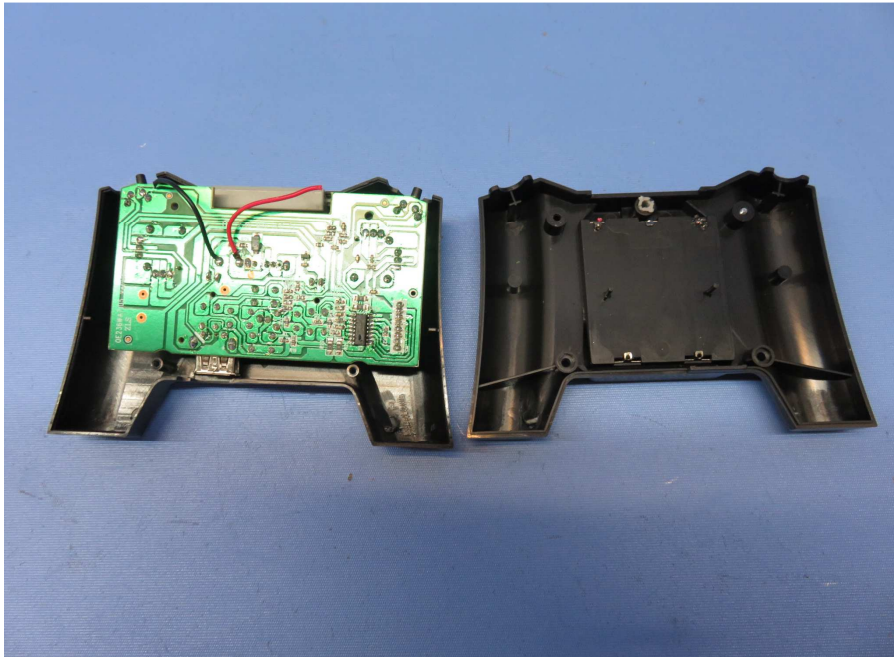

INTERTEK TESTING SERVICE

Report No.: 16060419HKG-001

Equipment Photographs

(Internal)

INTERTEK TESTING SERVICE

Report No.: 16060419HKG-001

Equipment Photographs

(Internal)