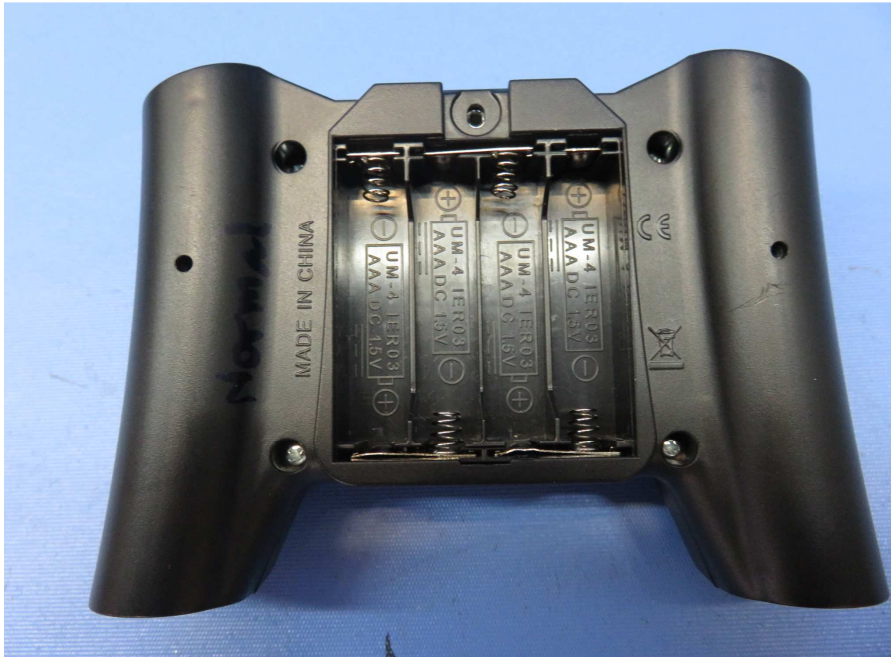

INTERTEK TESTING SERVICE

Report No.: 16060419HKG-001

Equipment Photographs

(Internal)

INTERTEK TESTING SERVICE

Report No.: 16060419HKG-001

Equipment Photographs

(Internal)