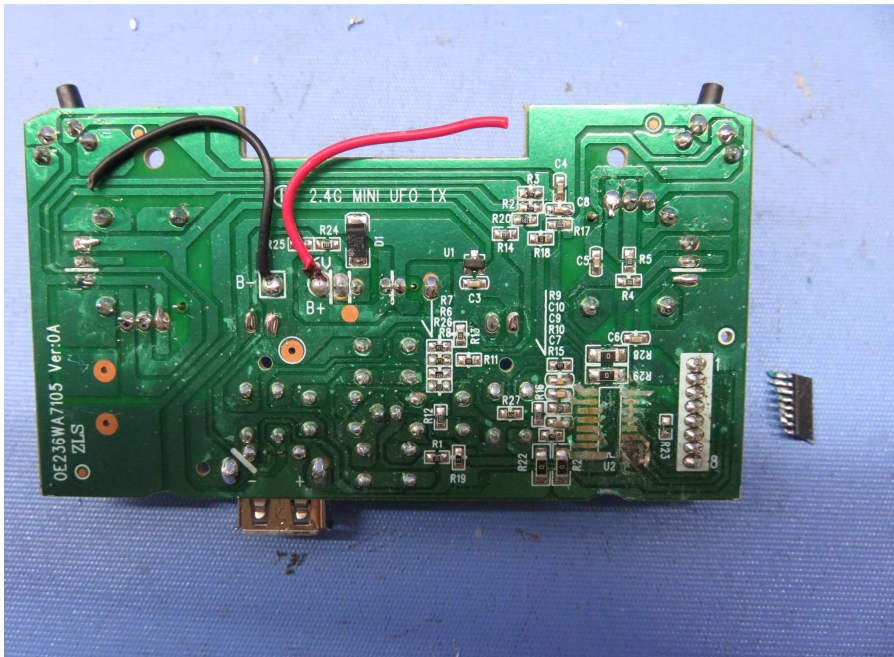

INTERTEK TESTING SERVICE

Report No.: 16060419HKG-001

Equipment Photographs

(Internal)

INTERTEK TESTING SERVICE

Report No.: 16060419HKG-001

Equipment Photographs

(Internal)