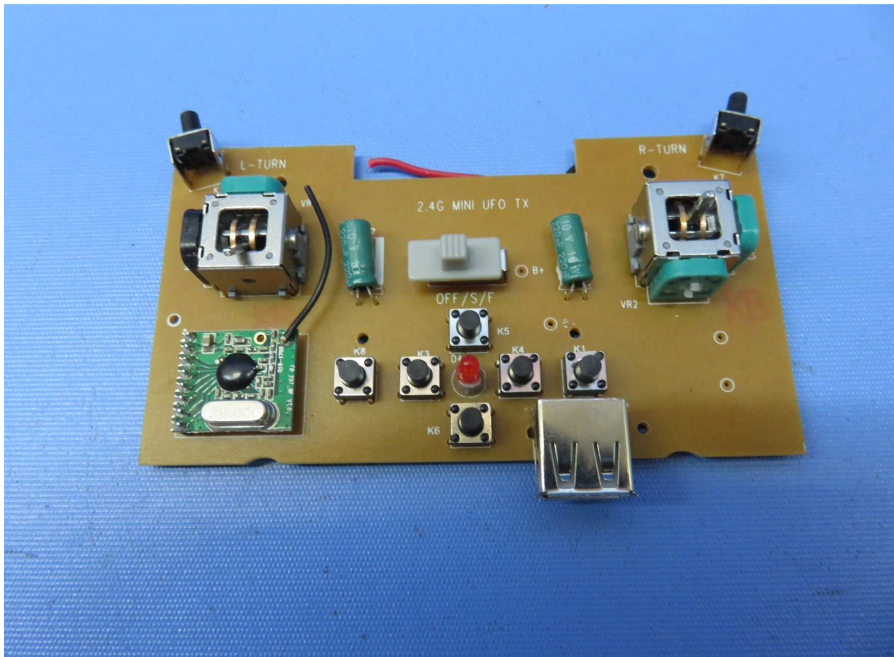

INTERTEK TESTING SERVICE

Report No.: 16060419HKG-001

Equipment Photographs

(Internal)

INTERTEK TESTING SERVICE

Report No.: 16060419HKG-001

Equipment Photographs

(Internal)