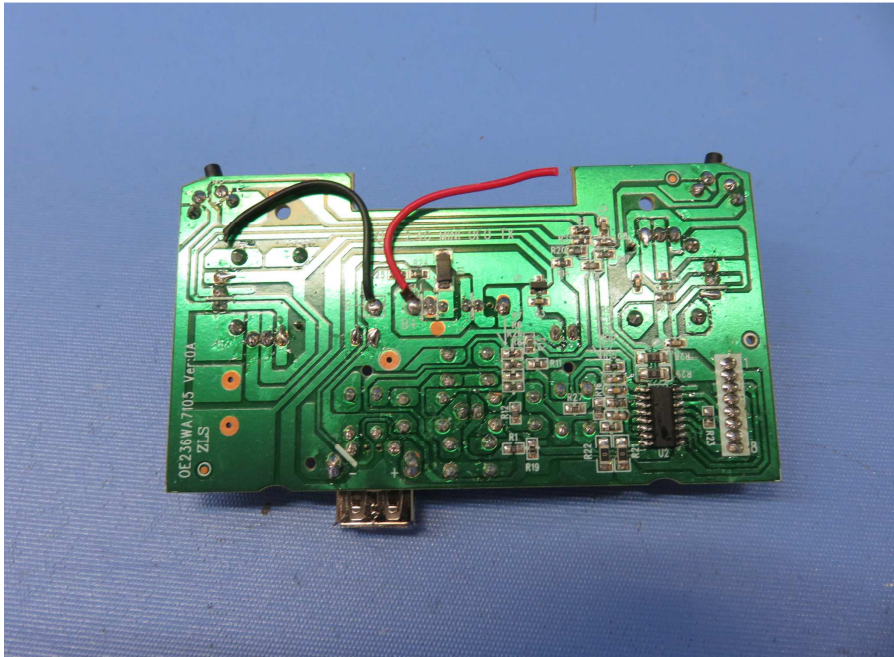

INTERTEK TESTING SERVICE

Report No.: 16060419HKG-001

Equipment Photographs

(Internal)

INTERTEK TESTING SERVICE

Report No.: 16060419HKG-001

Equipment Photographs

(Internal)