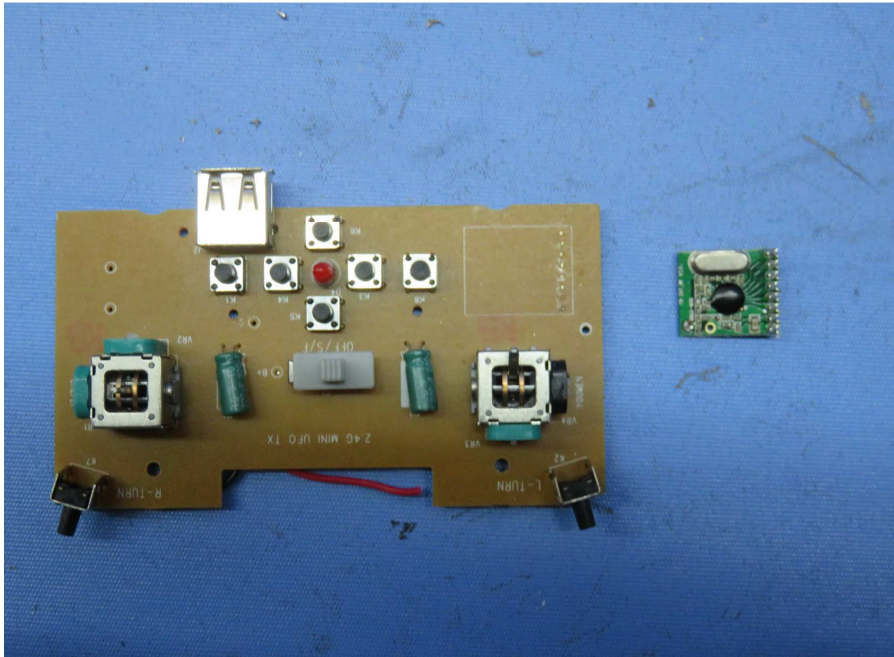

INTERTEK TESTING SERVICE

Report No.: 16060419HKG-001

Equipment Photographs

(Internal)