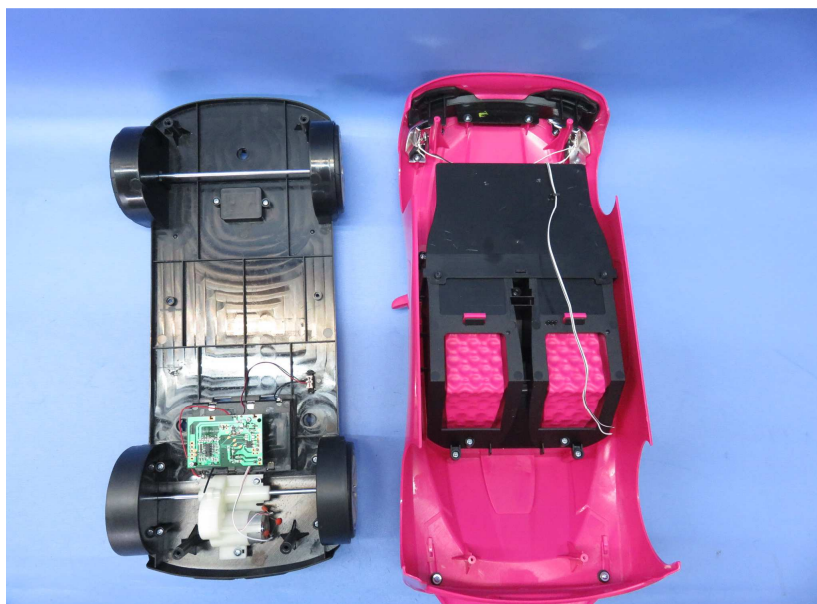

# INTERTEK TESTING SERVICE

Report No.: 16051175HKG-002  
#72000

## Equipment Photographs

(Internal)