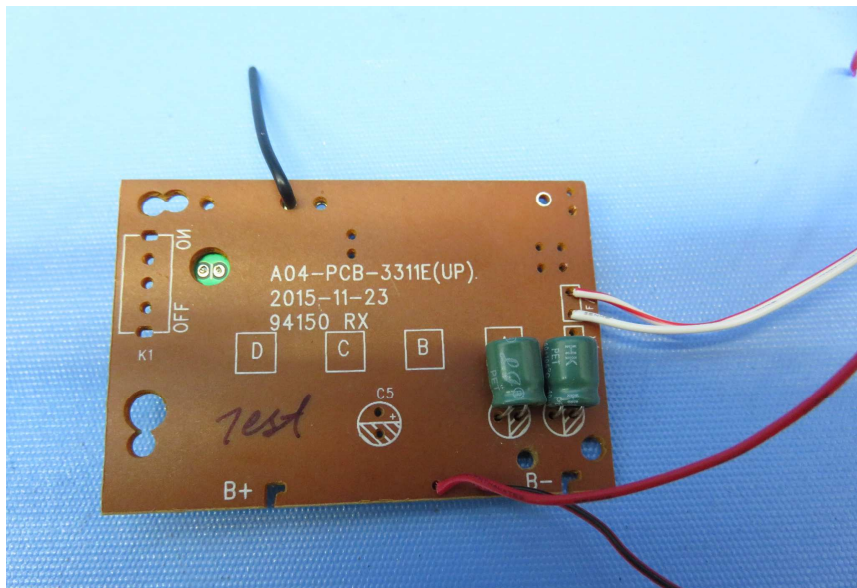

INTERTEK TESTING SERVICE

Report No.: 16051175HKG-002
#72000

Equipment Photographs

(Internal)