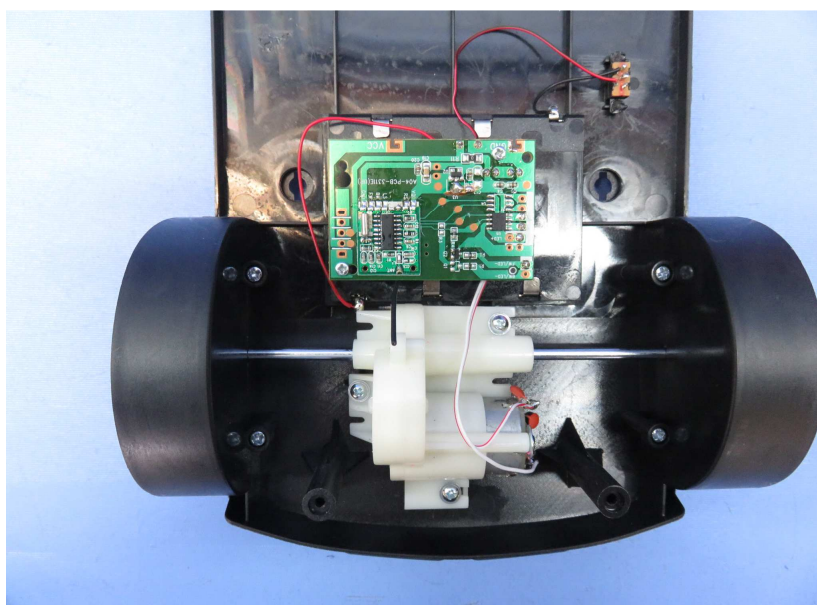

# INTERTEK TESTING SERVICE

Report No.: 16051175HKG-002  
#72000

## Equipment Photographs

(Internal)