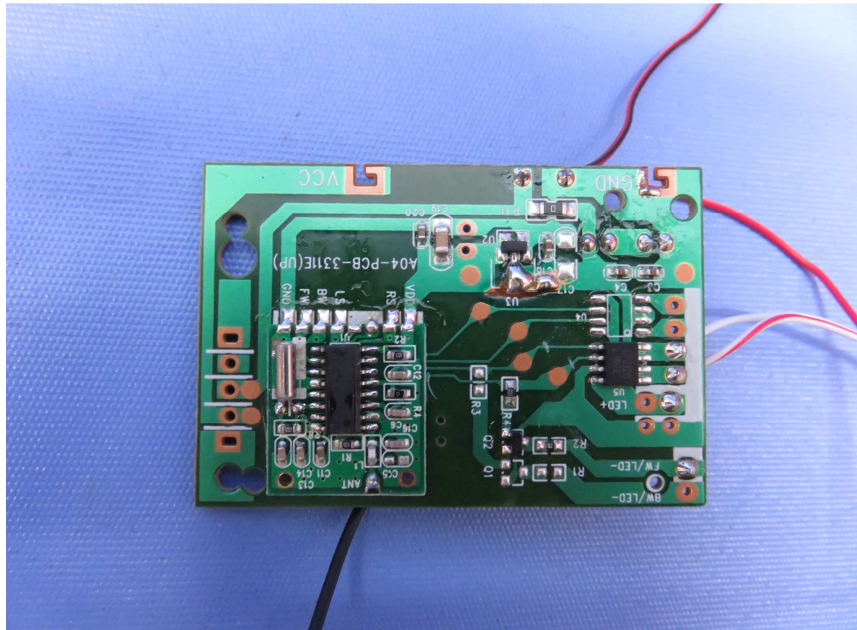

INTERTEK TESTING SERVICE

Report No.: 16051175HKG-002
#72000

Equipment Photographs

(Internal)