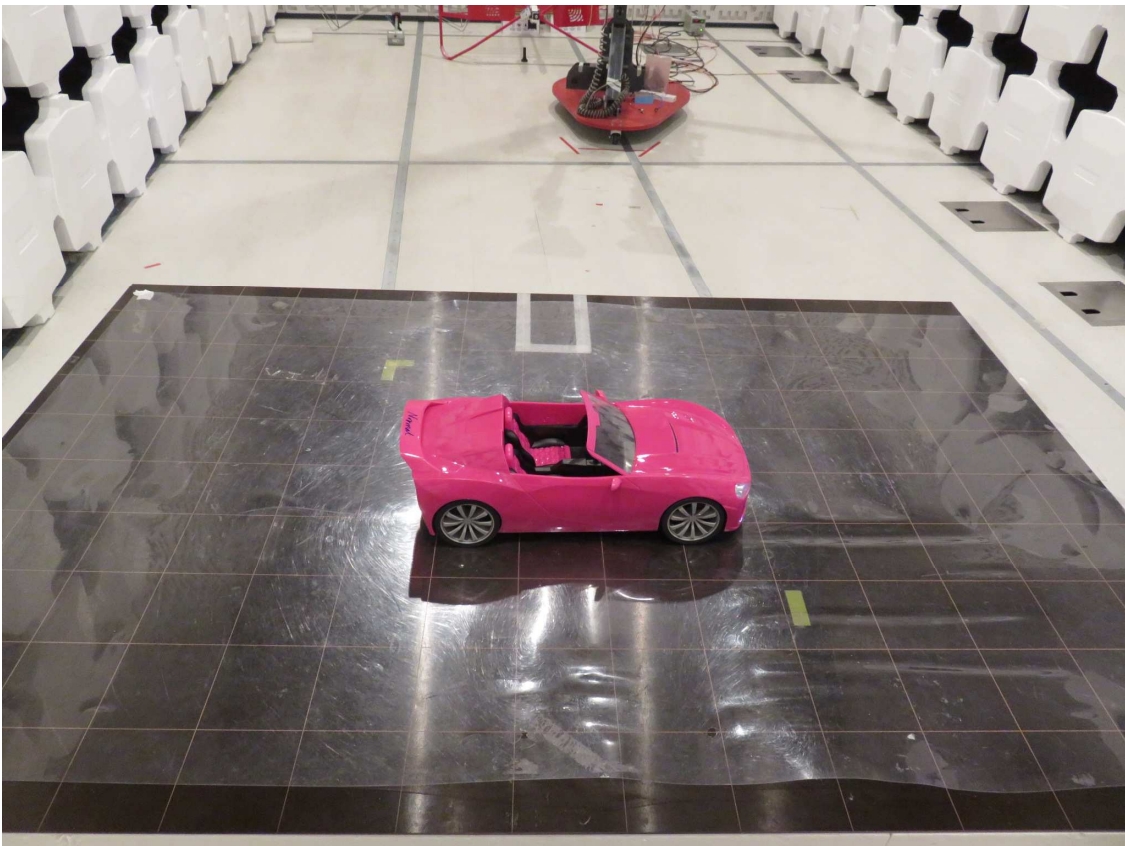

INTERTEK TESTING SERVICE

Report No: 16051175HKG-002
#72000

Configuration Photographs Worst-Case Radiated Emissions (Front View)

INTERTEK TESTING SERVICE

Report No: 16051175HKG-002
#72000

Configuration Photographs Worst-Case Radiated Emissions