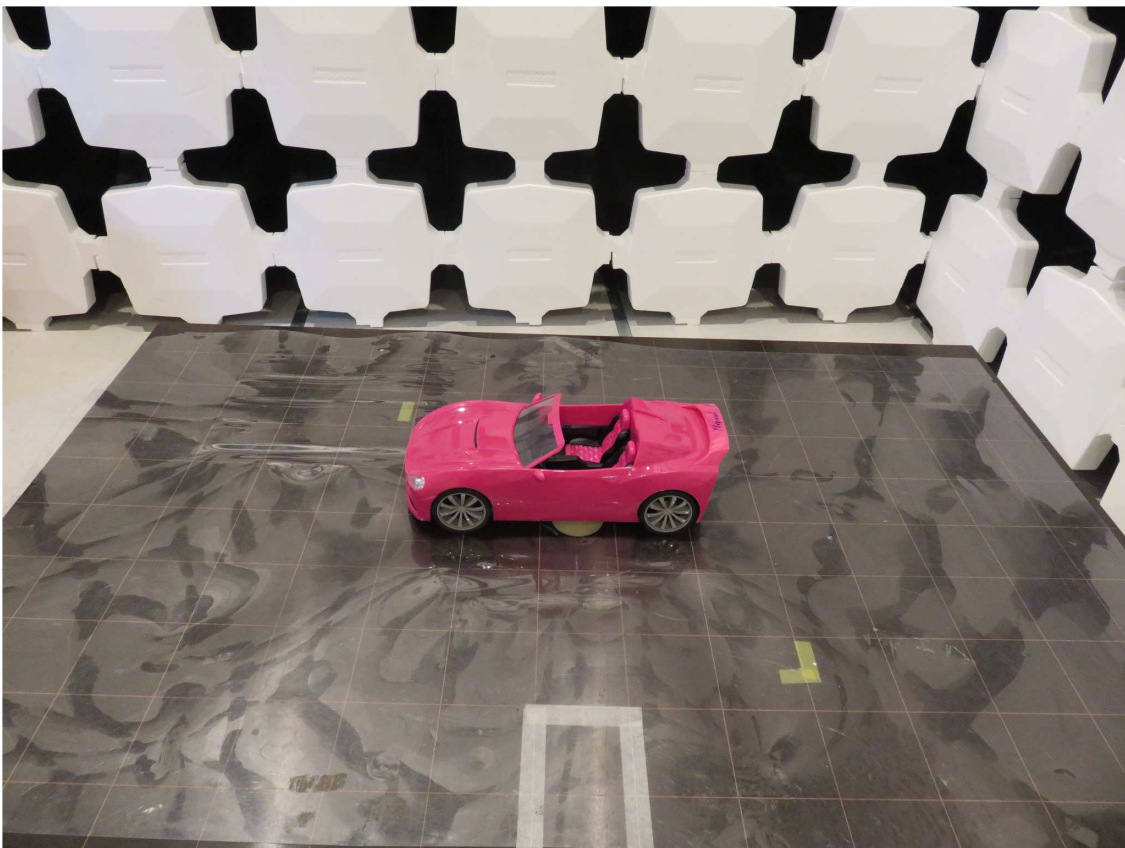

INTERTEK TESTING SERVICE

Report No: 16051175HKG-002
#72000

Configuration Photographs Worst-Case Radiated Emissions

(Back View)