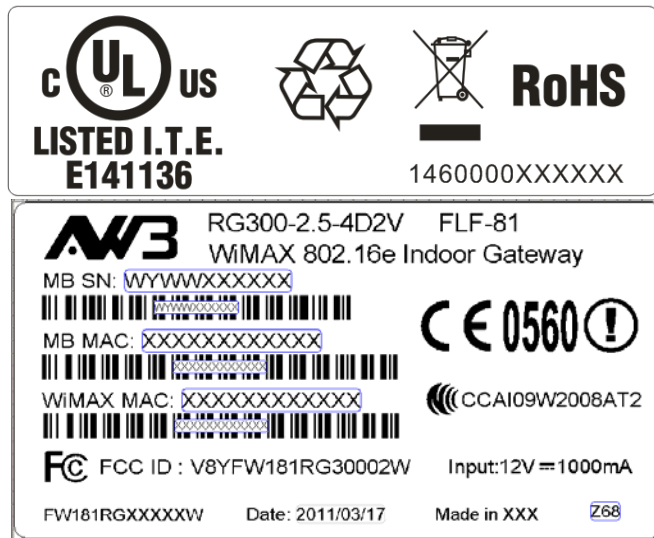

LABEL Drawing

LABEL LOCATION

The label will be permanently affixed at a conspicuous location on the device

FCC ID : V8YFW181RG30002W