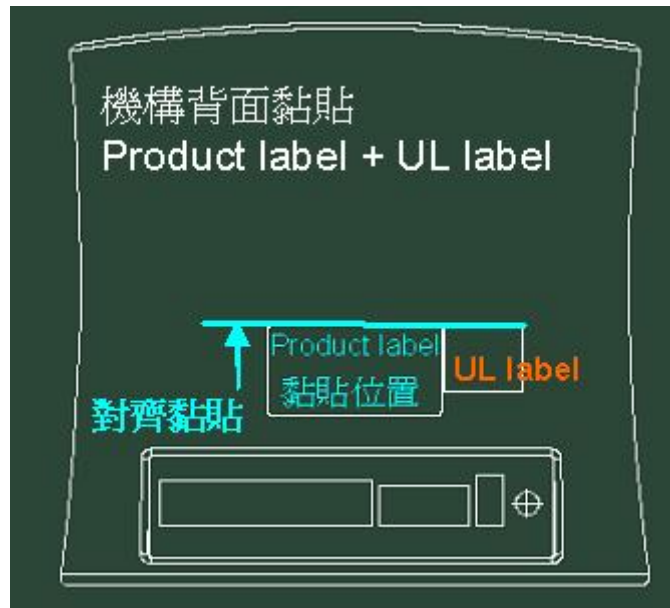

LABEL Drawing

LABEL LOCATION

The label will be permanently affixed at a conspicuous location on the device

FCC ID : V8YFW181RG30002W