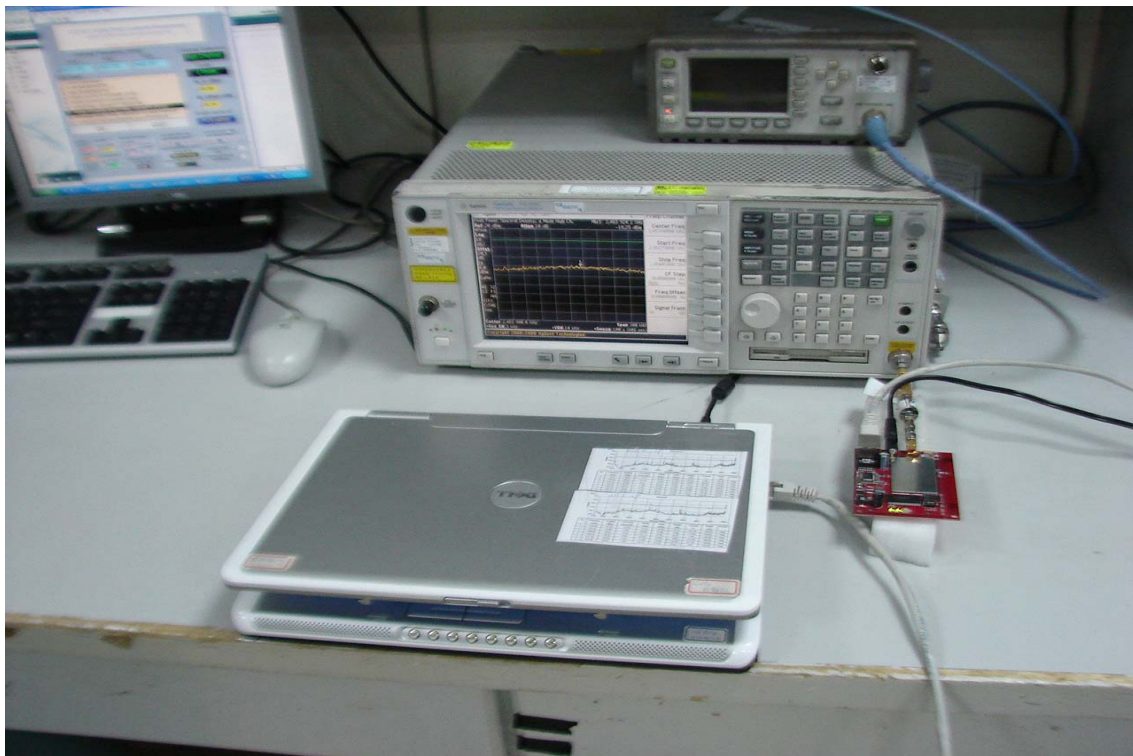

APPENDIX II PHOTOGRAPHS OF TEST SETUP CONDUCTED EMISSION SETUP PHOTOS

For Model: AL002XO / Patch Antenna / Gain: 9.55 dBi

For Model: AL00XXI / Dipole Antenna / Gain: 2dBi

RADIATED EMISSION SETUP PHOTOS

For Model: AL002XO / Patch Antenna / Gain: 9.55 dBi

For Model: AL00XXI / Dipole Antenna / Gain: 2dBi

POWERLINE CONDUCTED EMISSIONS SETUP PHOTOS

For Model: AL002XO / Patch Antenna / Gain: 9.55 dBi

For Model: AL00XXI / Dipole Antenna / Gain: 2dBi