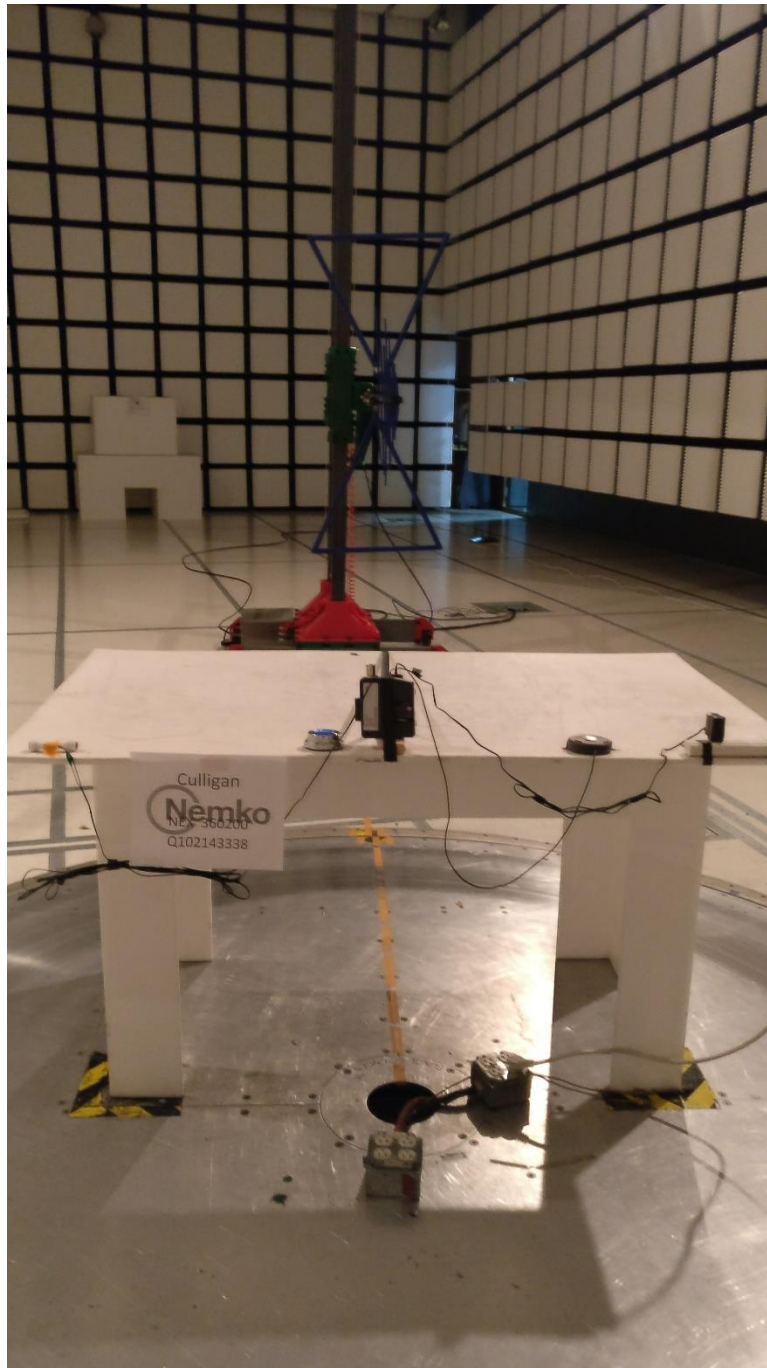

## 360200-3RADWL

Date of issue: November 13, 2018

Applicant: Culligan

Product: Wireless Filtration Control

Model: CuIRF-M5 (Module)

Module as installed in Clearlink D, Clearlink PB and Clearlink D-WiFi

FCC ID: V7U-010330CL

## Section 1. Setup photos

---

### 1.1 Radiated Front view – Below 1 GHz

---

1.2 Radiated back view – Below 1 GHz

---

1.3 Radiated Front view – Above 1 GHz

---

1.4 Radiated back view – Below 1 GHz

1.5 Conducted view