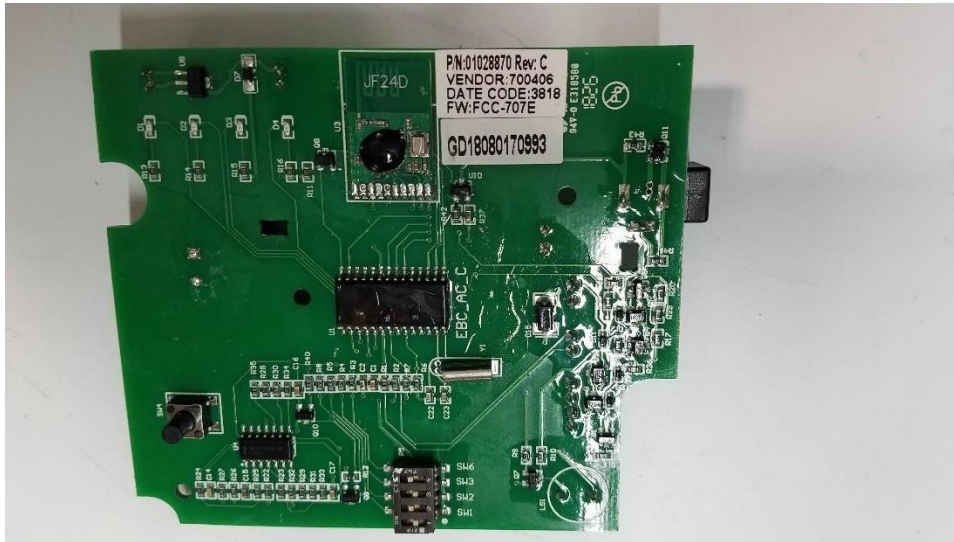

Internal photos

360200-2RADWL

Date of issue: November 13, 2018

Applicant: Culligan

Product: Wireless Filtration Control

Model: CuIRF-M5 (Module) Module as installed in Clearlink D, Clearlink PB and Clearlink D-WiFi

FCC ID: V7U-010330CL IC Registration number: 6510B-010330CL

Section 1. Internal photos

1.1 Top and Bottom views

Top CulRF-M5

Bottom CulRF-M5

1.2 Bottom view

Clearlink D

Clearlink D