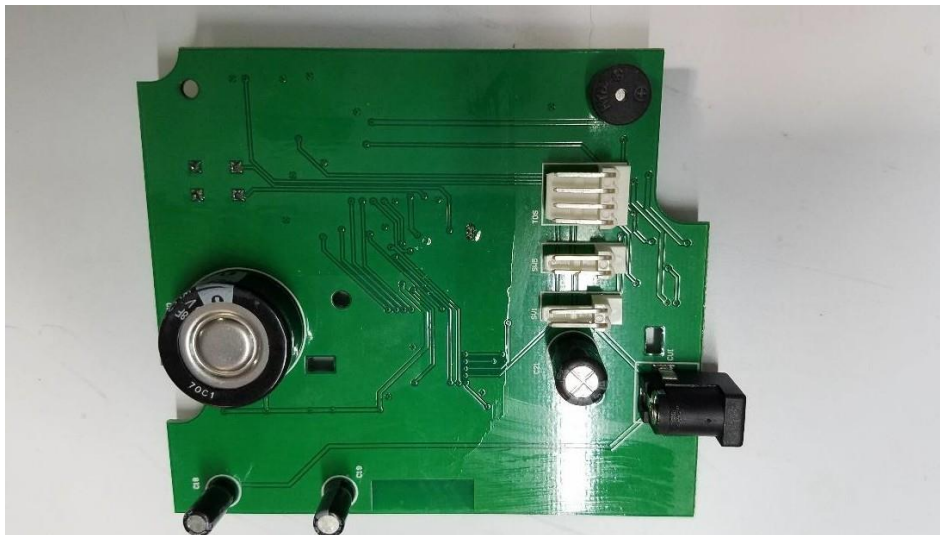

Internal photos

360200-2RADWL

Date of issue: November 13, 2018

Applicant: Culligan

Product: Wireless Filtration Control

Model: CuIRF-M5 (Module) Module as installed in Clearlink D, Clearlink PB and Clearlink D-WiFi

FCC ID: V7U-010330CL IC Registration number: 6510B-010330CL

Section 1. Internal photos

1.1 Top and Bottom views

Top CulRF-M5

Bottom CulRF-M5

1.2 Bottom view

Clearlink D

Clearlink D