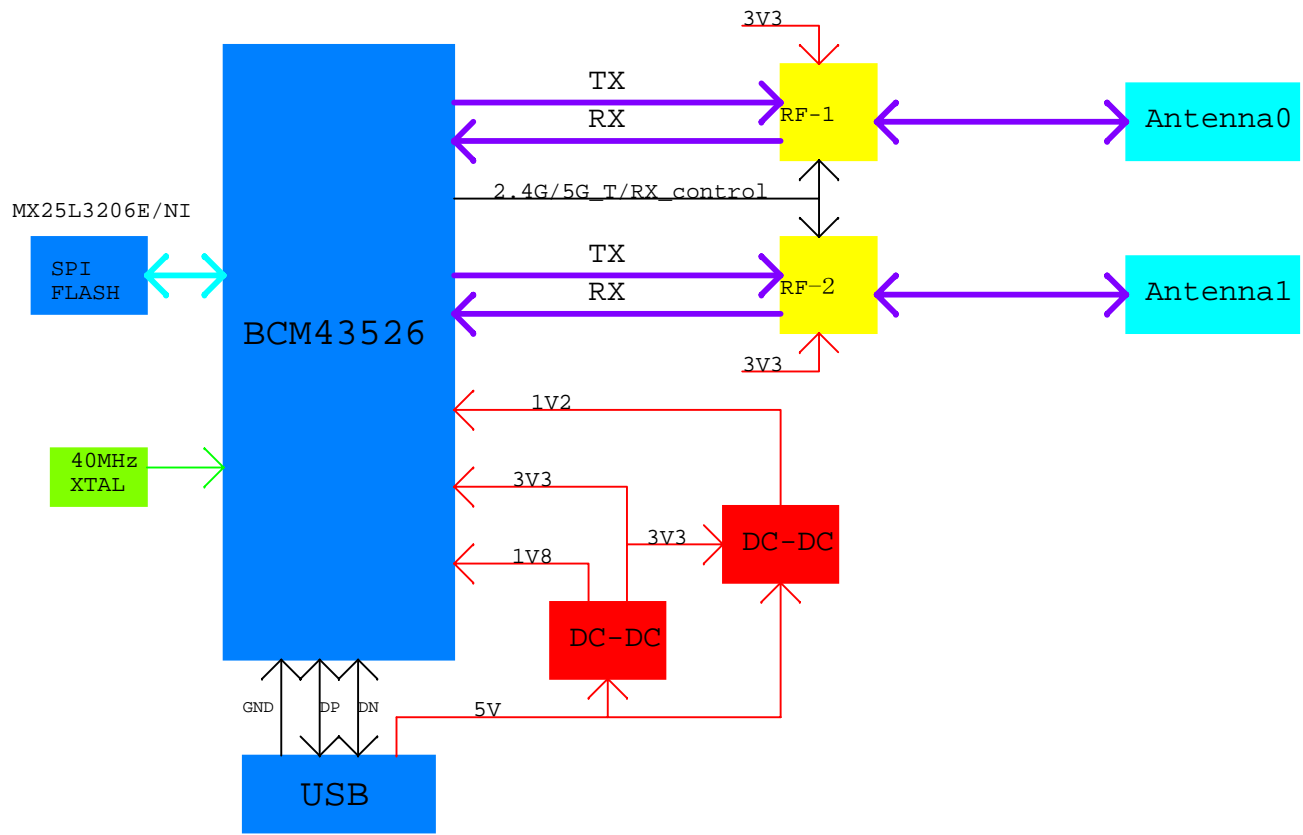

D

C

B

A

TENDA		
Title		
W900U		
Size A4	Document Number Block Diagram	Rev V0.11
Date:	Monday, November 19, 2012	Sheet 4 of 8