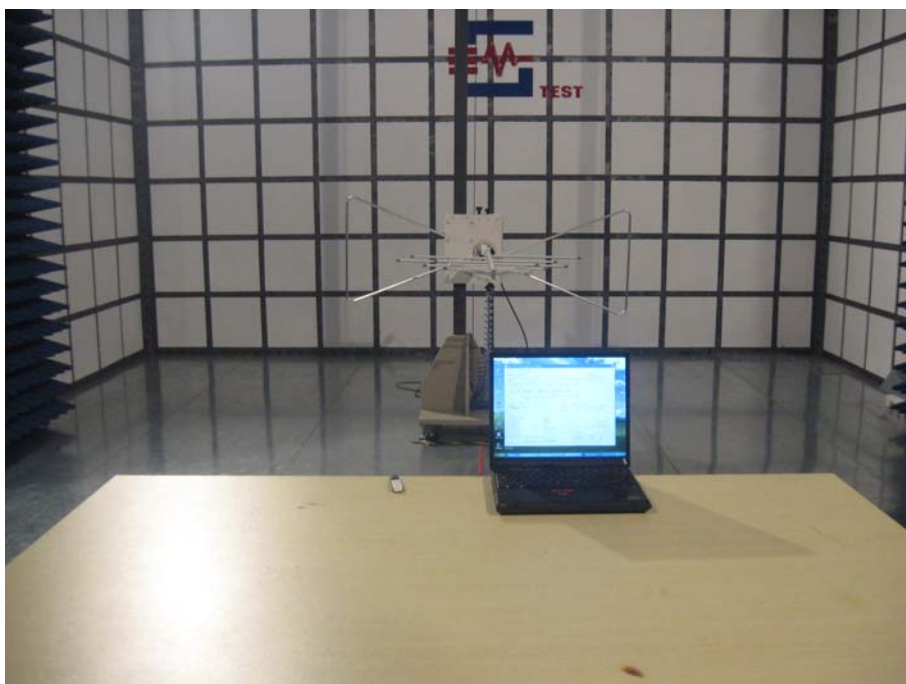

EXHIBIT 4 - TEST SETUP PHOTOGRAPHS

Conducted Emission Test Setup

Radiation Emission Test Setup (30MHz to 1GHz)

Radiation Emission Test Setup (Above 1GHz)