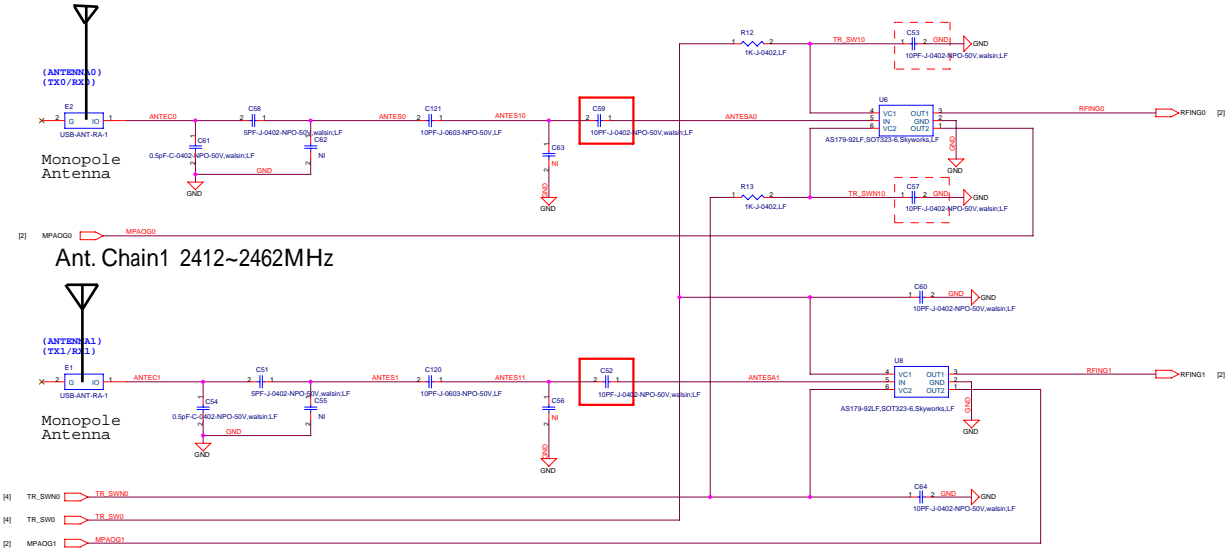

TENDA	
File	W32UW325U
Doc	Document Number
C	1PA-RTC681 SCH
Rev	0.1
Date	Monday, August 24, 2009
Page	4 of 7

Ant. Chain0 2412~2462MHz

Ant. Chain1 2412~2462MHz

TENDA			
File	W32U/W32BU		
Doc	Document Number	S-FormEndSCH	
Rev	0.1		
Date	Monday, August 14, 2006	Page	4 of 7

	R7	R24	R27	R26	R9	R10
W322U	OFF	OFF	OFF	ON	ON	ON
W326U	ON	OFF	ON	OFF	ON	OFF

TENDA	
File	W322U/W326U
Doc	Document Number
Size	4RT3072-WLAN
Rev	0.1
Date	Monday, August 14, 2006
Page	6 of 7

TENDA		
Title: W322U/W326U		
Size: B	Document Number: 5-USB-A.SCH	Rev: 0.1
Date: Monday, August 03, 2009	Sheet: 6	of: 7