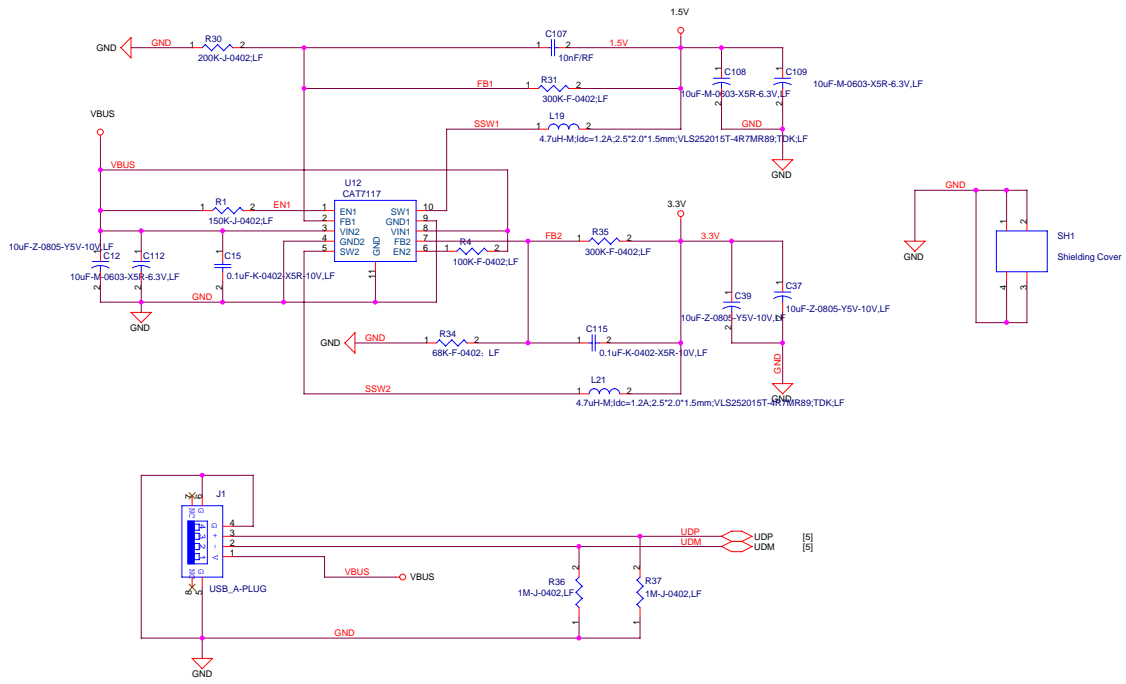

TENDA	
File	W32UW325U
Doc	Document Number
C	1PA-RTC681 SCH
Rev	0.1
Date	Monday, August 24, 2009
Page	4 of 7

Ant. Chain0 2412~2462MHz

Ant. Chain1 2412~2462MHz

TENDA			
File	W32U/W32BU		
Doc	Document Number	S-FormEndSCH	
Rev	0.1		
Date	Monday, August 14, 2006	Page	4 of 7

	R7	R24	R27	R26	R9	R10
W322U	OFF	OFF	OFF	ON	ON	ON
W326U	ON	OFF	ON	OFF	ON	OFF

TENDA	
File	W322U/W326U
Doc	Document Number
Size	4RT3072-WLAN
Rev	0.1
Date	Monday, August 14, 2006
Page	6 of 7

TENDA		
Title: W322U/W326U		
Size: B	Document Number: 5-USB-A.SCH	Rev: 0.1
Date: Monday, August 03, 2009	Sheet: 6	of: 7