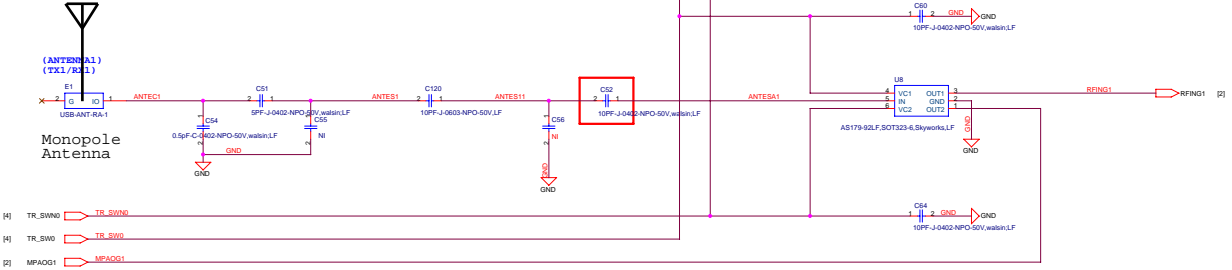

TENDA	
File	W32UW325U
Doc	Document Number
C	1PA-RTC681 SCH
Rev	0.1
Date	Monday, August 24, 2009
Page	4 of 7

Ant. Chain0 2412~2462MHz

Ant. Chain1 2412~2462MHz

TENDA			
File	W32U/W32BU		
Doc	Document Number	S-FormEndSCH	
Rev	0.1		
Date	Monday, August 14, 2006	Page	4 of 7

	R7	R24	R27	R26	R9	R10
W322U	OFF	OFF	OFF	ON	ON	ON
W326U	ON	OFF	ON	OFF	ON	OFF

TENDA	
File	W322U/W326U
Doc	Document Number
Size	4RT3072-WLAN
Rev	0.1
Date	Monday, August 14, 2006
Page	6 of 7

TENDA		
Title: W322U/W326U		
Size: B	Document Number: 5-USB-A.SCH	Rev: 0.1
Date: Monday, August 03, 2009	Sheet: 6	of: 7