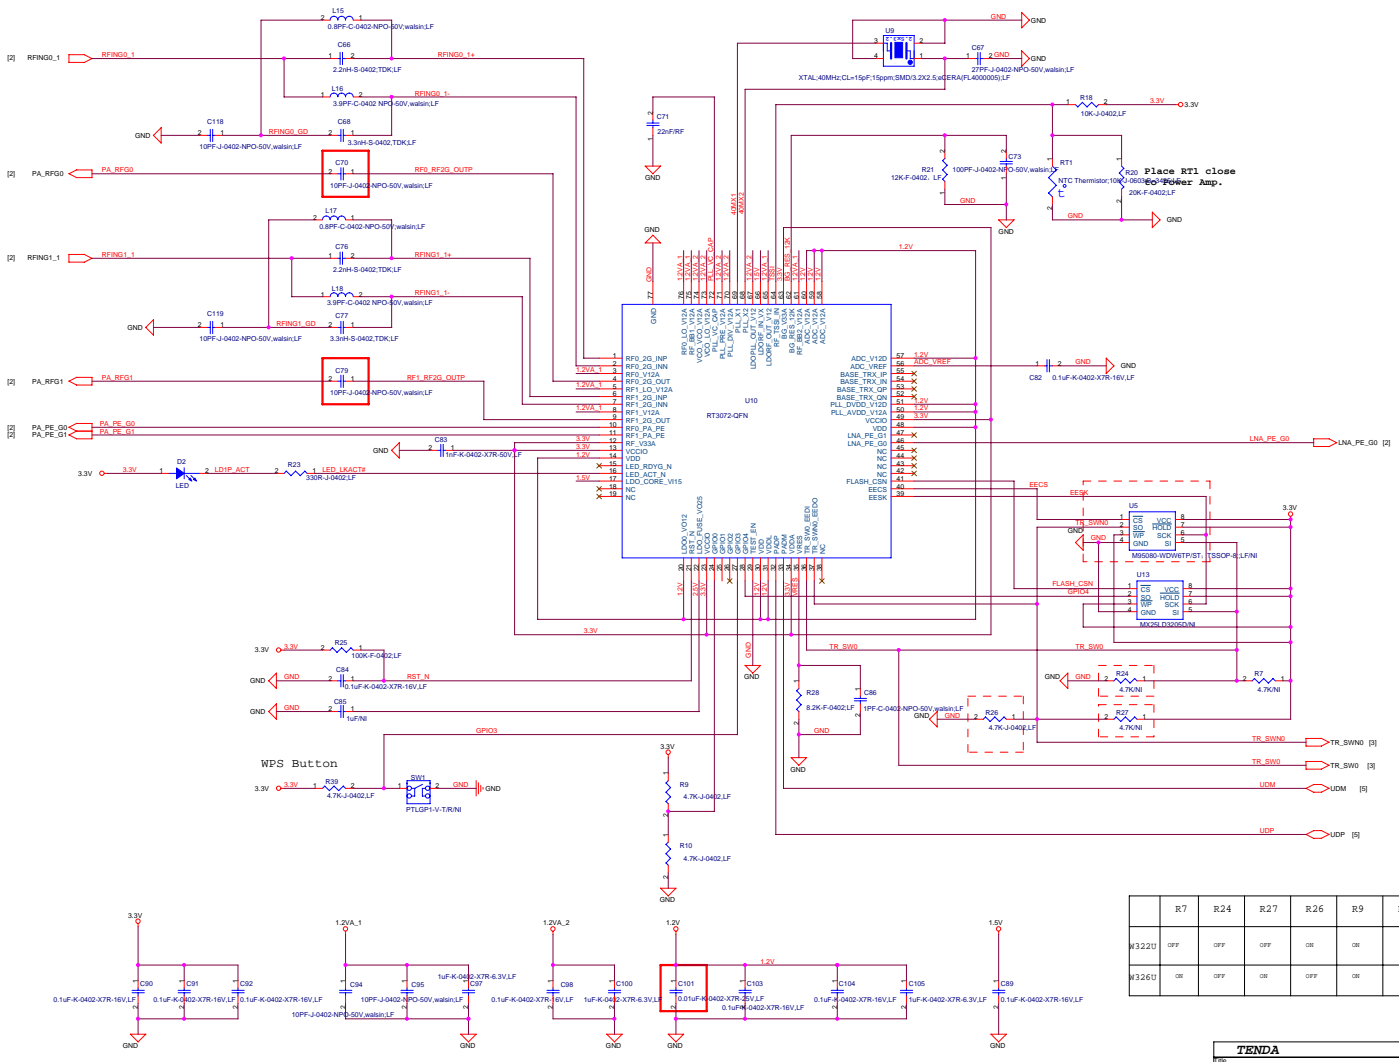

TENDA	
File	W32UW325U
Doc	Document Number
C	1PA-RTC681 SCH
Rev	0.1
Date	Monday, August 24, 2009
Page	4 of 7

Ant. Chain0 2412~2462MHz

Ant. Chain1 2412~2462MHz

TENDA			
File	W32U/W32BU		
Doc	Document Number	S-FormEndSCH	
Rev	0.1		
Date	Monday, August 14, 2006	Page	4 of 7

	R7	R24	R27	R26	R9	R10
W322U	OFF	OFF	OFF	ON	ON	ON
W326U	ON	OFF	ON	OFF	ON	OFF

TENDA	
File	W322U/W326U
Doc	Document Number
Size	4RT3072-WLAN
Rev	0.1
Date	Monday, August 14, 2006
Page	6 of 7

TENDA		
Title: W322U/W326U		
Size: B	Document Number: 5-USB-A.SCH	Rev: 0.1
Date: Monday, August 03, 2009	Sheet: 6	of: 7