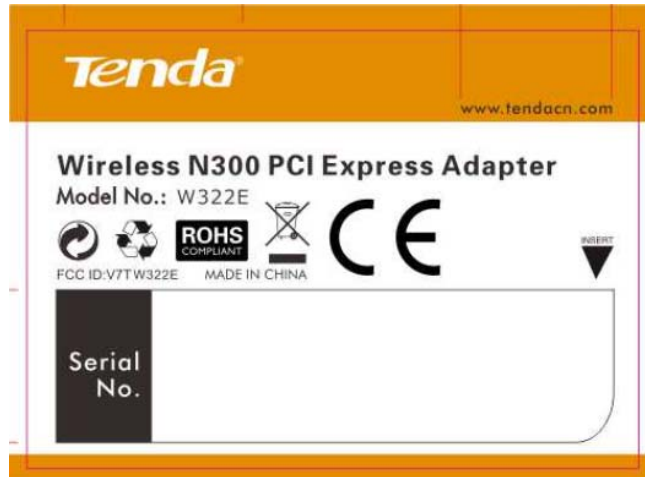

EXHIBIT A - FCC ID LABELING AND LOCATION

FCC ID Label

FCC ID Label Location

The label shown shall be permanently affixed at a conspicuous location on the device and be readily visible to the user at the time purchase (Labeling requirements per 2.925)