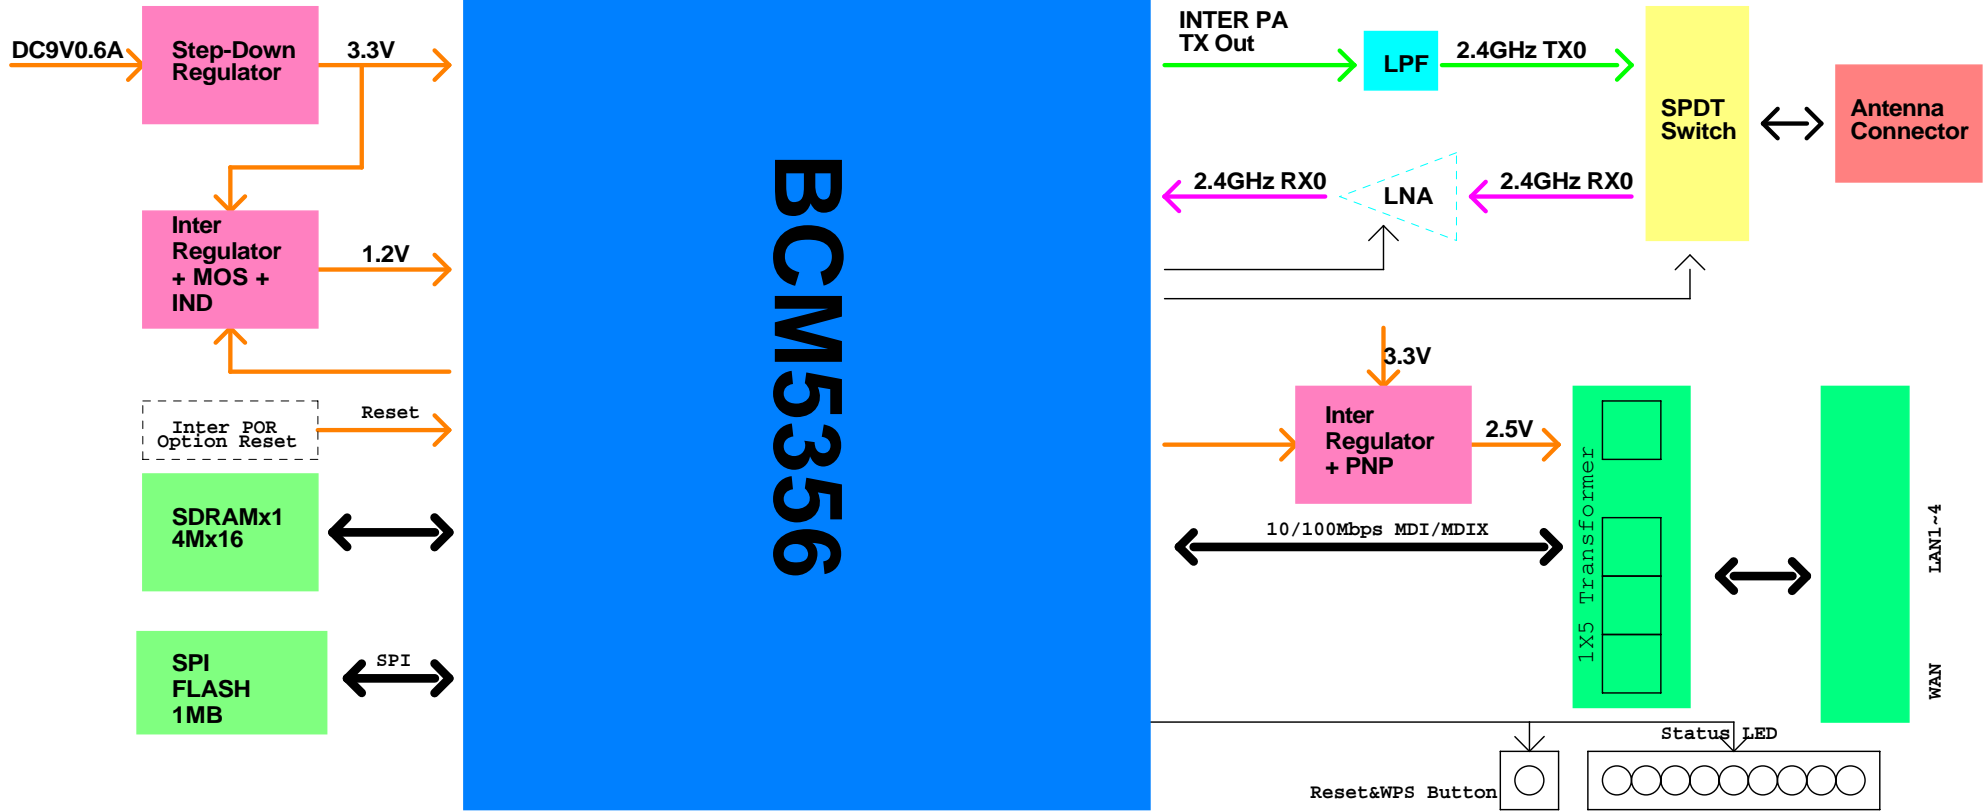

# BCM5356

25MHz XTAL

Title				<b>TENDA</b>	
Size				<b>W316R V0.11</b>	
Document Number				Rev 0.11	
Date				1_Cover Page	
Tuesday, October 12, 2010				Sheet 1 of 7	