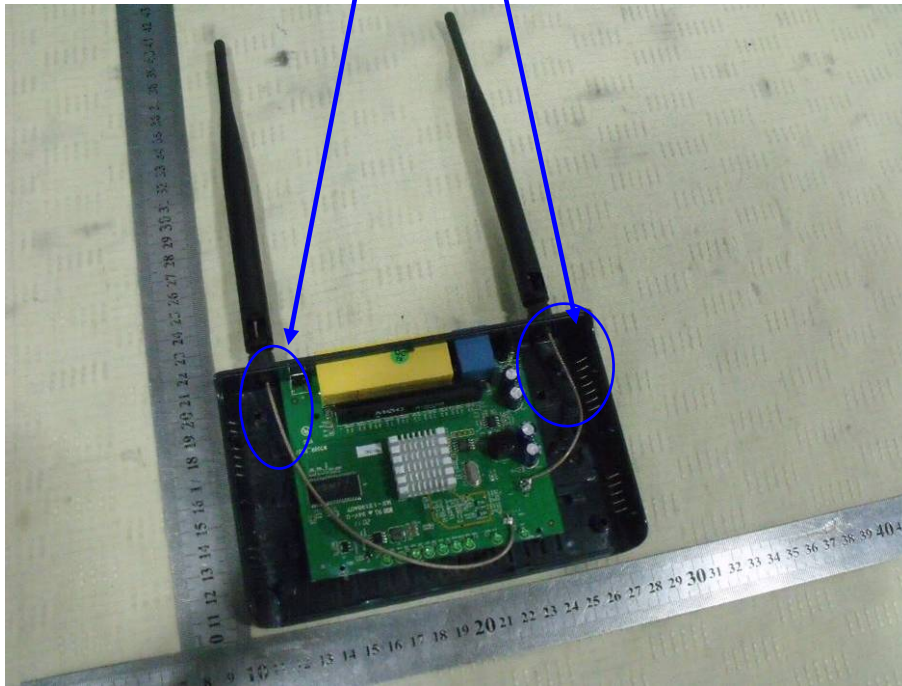

Internal of EUT

Antenna

WiFi Module