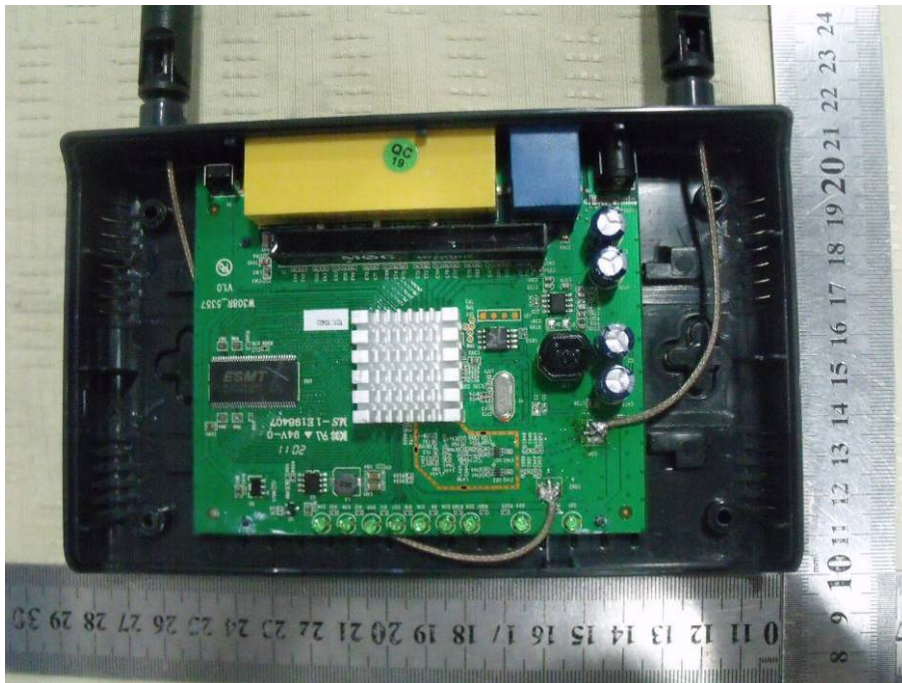

Internal of EUT

Antenna

WiFi Module