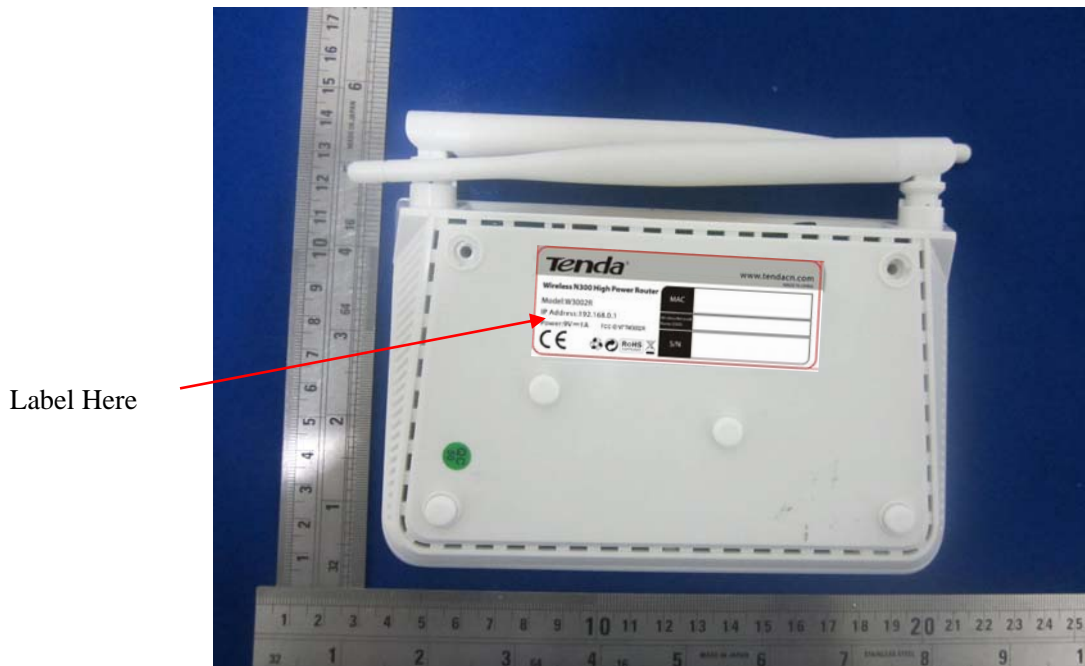

## EXHIBIT A - FCC ID LABELING AND LOCATION

### FCC ID Label

<b>Tenda</b> <sup>®</sup>		www.tendacn.com MADE IN CHINA	
<b>Wireless N300 High Power Router</b>		MAC	
Model:W3002R		Wireless Network Name (SSID)	
IP Address:192.168.0.1			
Power:9V==1A    FCC ID:V7TW3002R		S/N	
CE	 	RoHS COMPLIANT	

### Proposed FCC ID Label Location

The label shown shall be permanently affixed at a conspicuous location on the device and be readily visible to the user at the time purchase (Labeling requirements per 2.925)