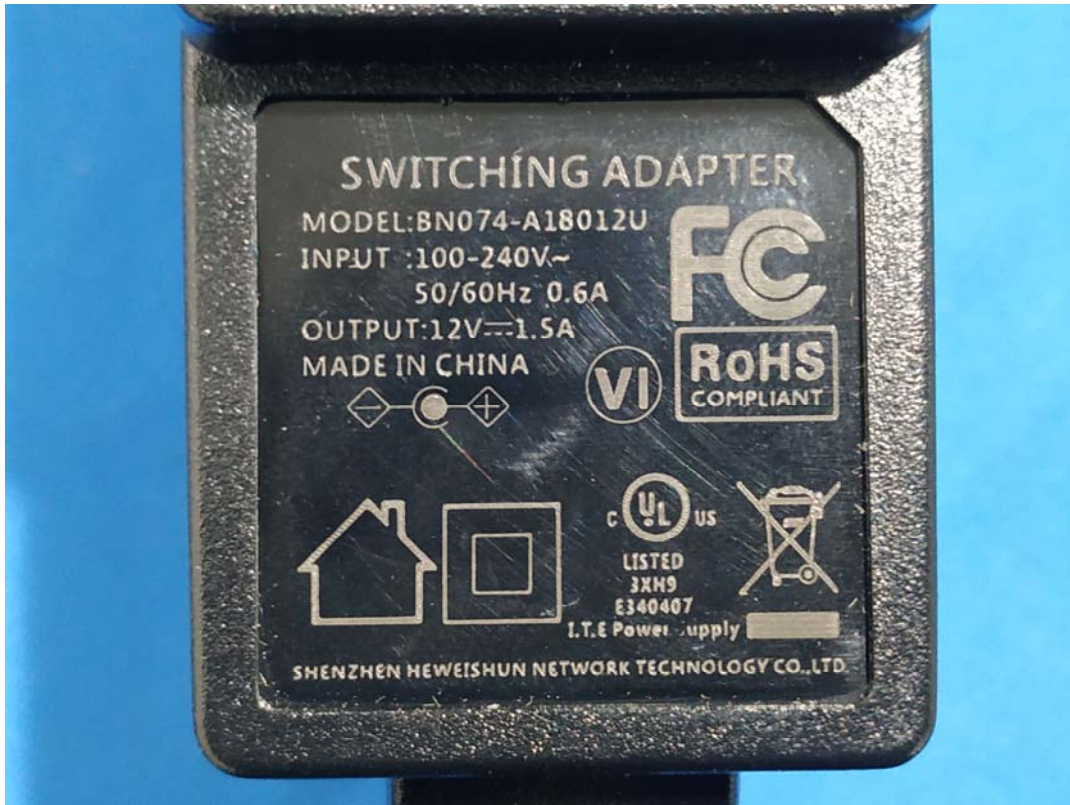

EXHIBIT B - EUT EXTERNAL PHOTOGRAPHS

SWITCHING ADAPTER

MODEL:BN074-A18012U

INPUT :100-240V~
50/60Hz 0.6A

OUTPUT:12V---1.5A

MADE IN CHINA

LISTED
3XN9
E340467

I.T.E Power Supply