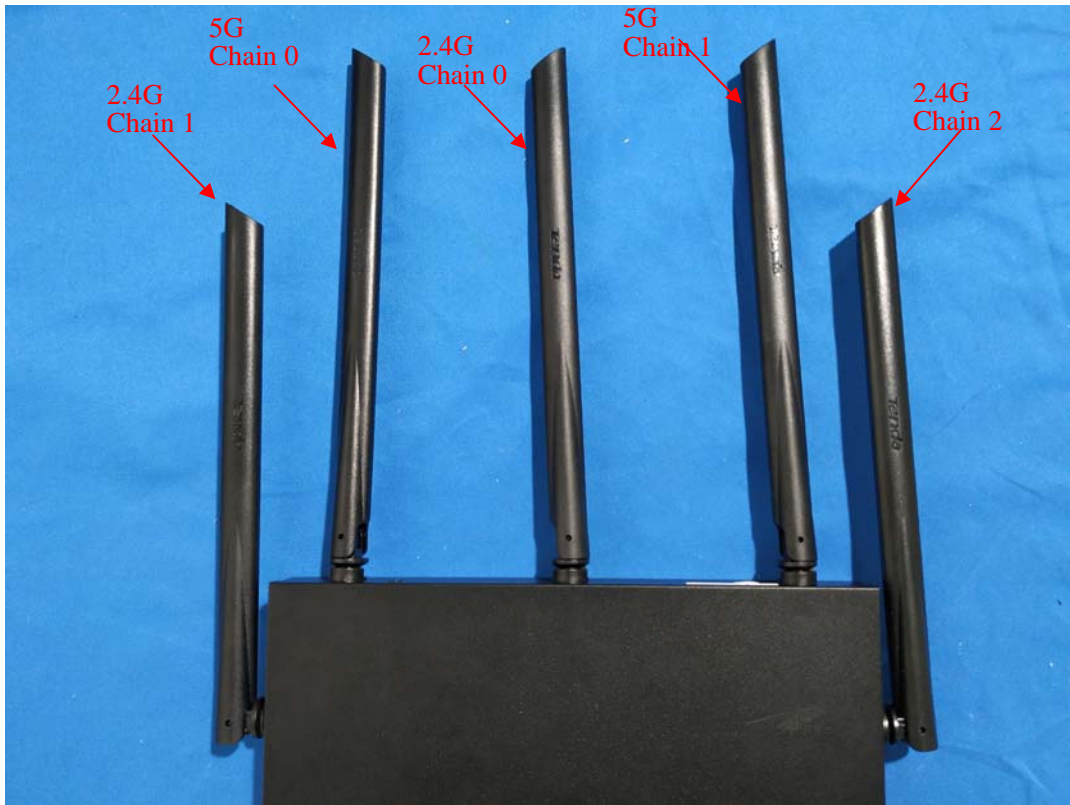

EXHIBIT B - EUT EXTERNAL PHOTOGRAPHS

SWITCHING ADAPTER

MODEL:BN074-A18012U

INPUT :100-240V~
50/60Hz 0.6A

OUTPUT:12V---1.5A

MADE IN CHINA

LISTED
3XN9
E340467

I.T.E Power Supply