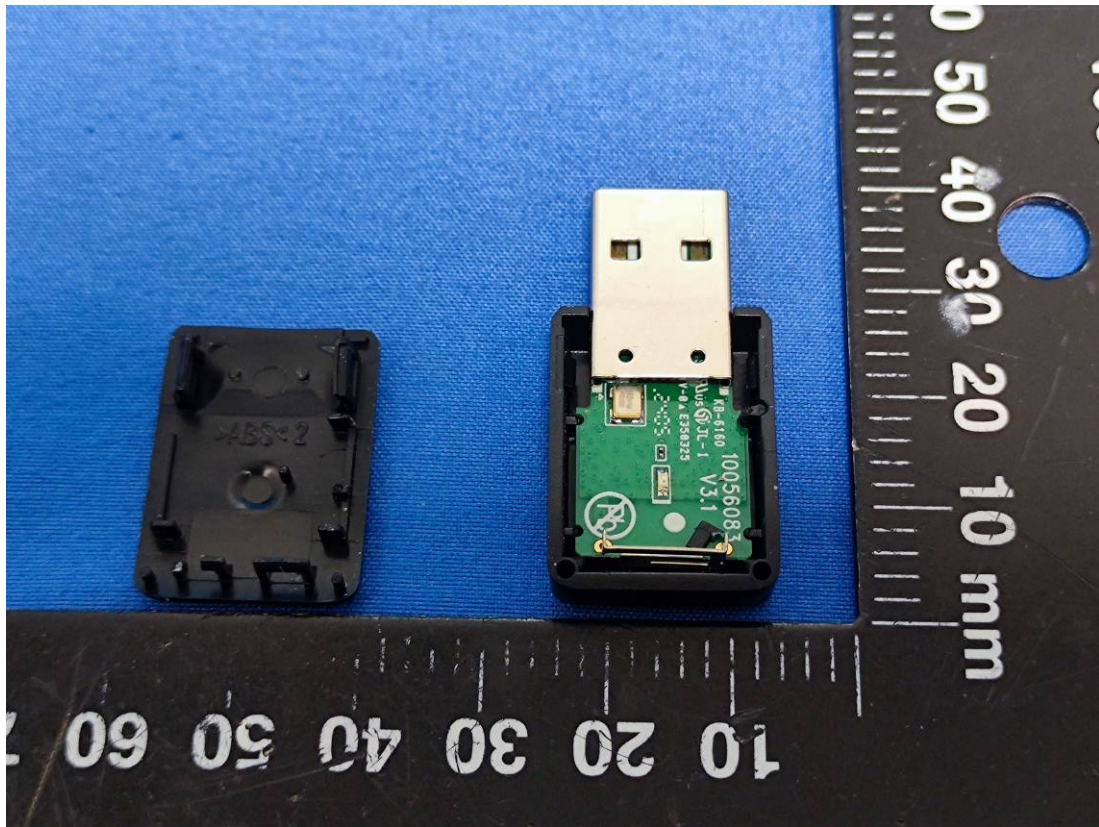

EUT INTERNAL PHOTOS

2.4G Wifi&5G Wifi Antenna