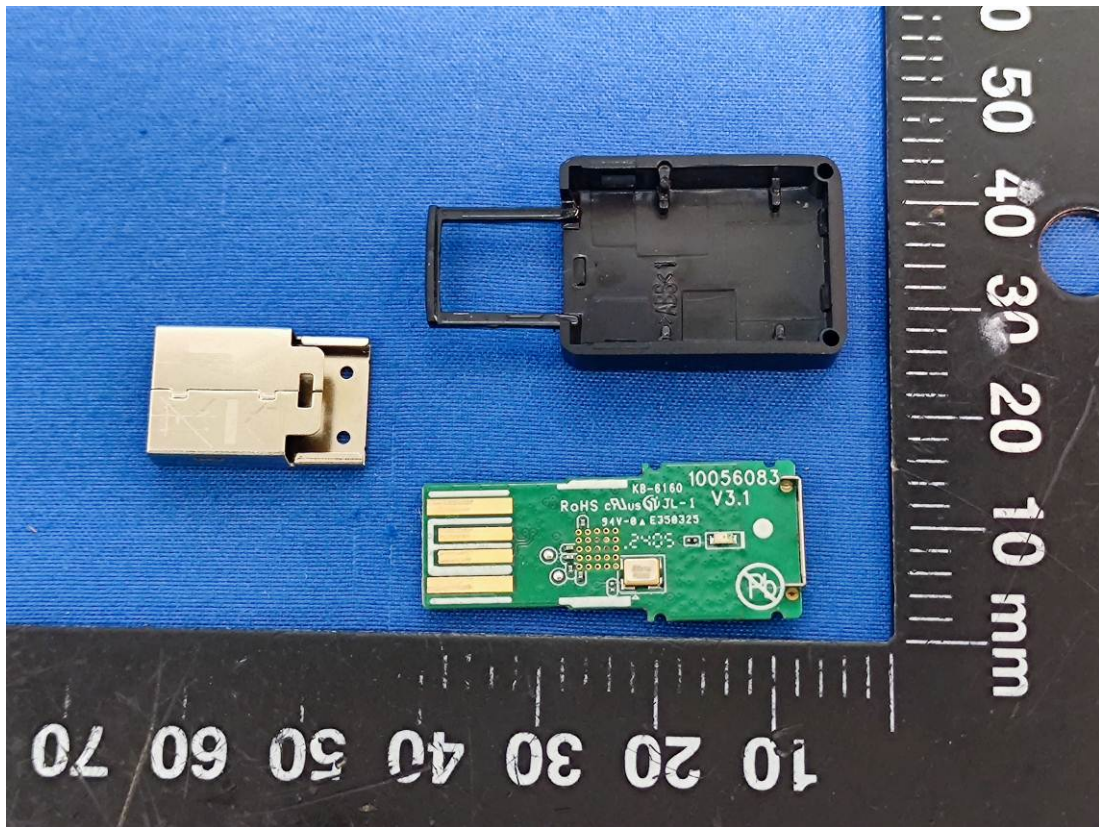

EUT INTERNAL PHOTOS

2.4G Wifi&5G Wifi Antenna