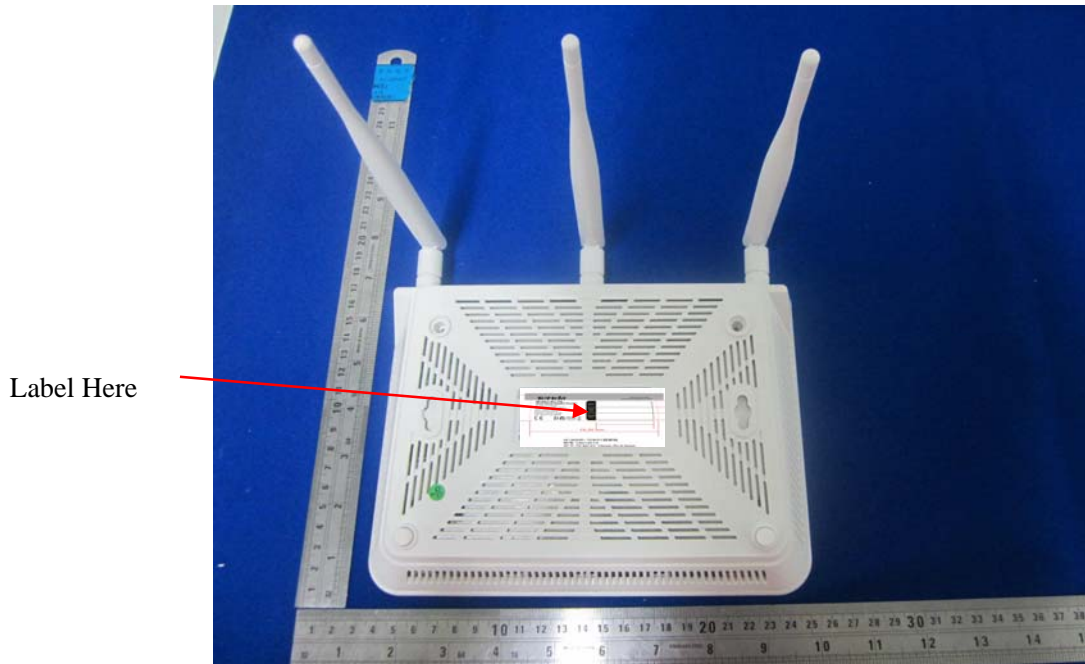

EXHIBIT A - FCC ID LABELING AND LOCATION

FCC ID Label

Tenda [®]		www.tendacn.com
Wireless N900 Concurrent Dual-band Gigabit Router		MADE IN CHINA
Model: N80	RoHS COMPLIANT	MAC
IP Address: 192.168.0.1		wps pin
User name: admin	CE	Serial No.
Password: admin		
Power: 12V 1.5A		
FCC ID: V7TN80		

Proposed FCC ID Label Location

The label shown shall be permanently affixed at a conspicuous location on the device and be readily visible to the user at the time purchase (Labeling requirements per 2.925)