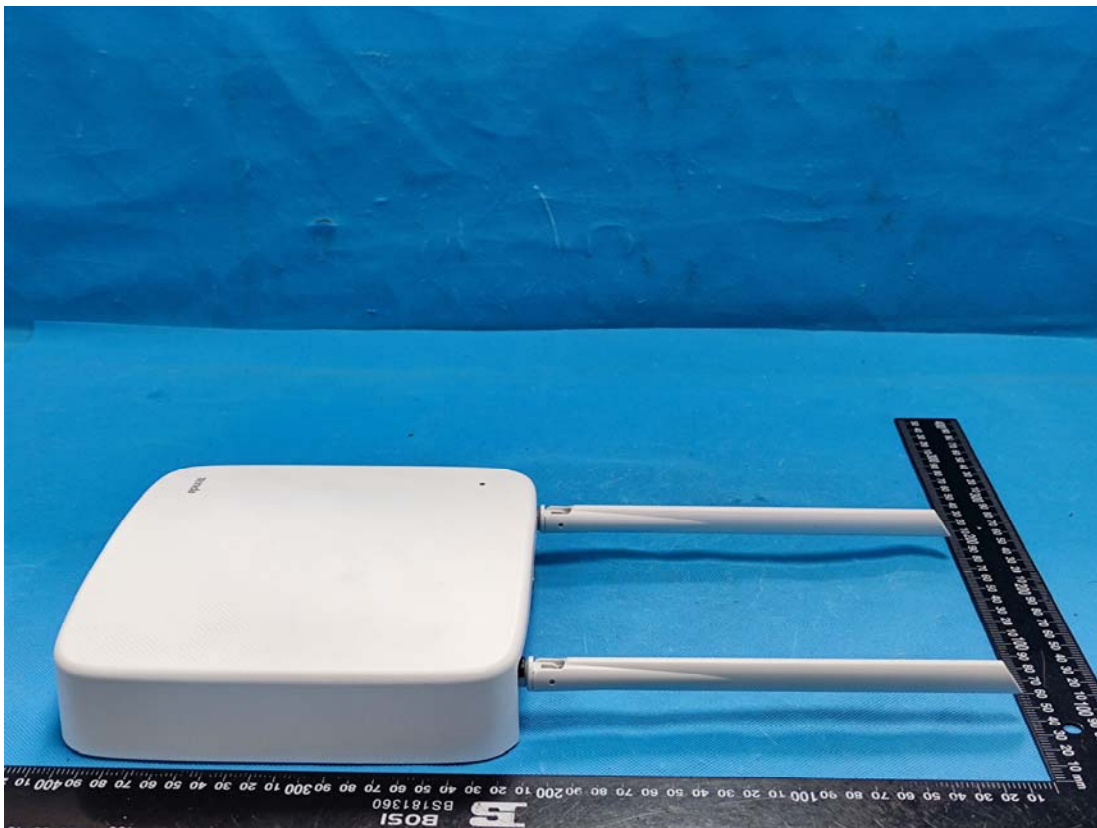

EXHIBIT B - EUT EXTERNAL PHOTOGRAPHS

Mouse

DCX

PUSH

SWITCHING ADAPTER

MODEL:BN026-A24012U

INPUT :100-240V~

50/60Hz 0.7A

OUTPUT:12.0V--- 2.0A 24.0W

MADE IN CHINA

LISTED
3XHA
E340407
I.T.E.Power Supply

SHENZHEN HEWEISHUN NETWORK TECHNOLOGY CO. LTD.