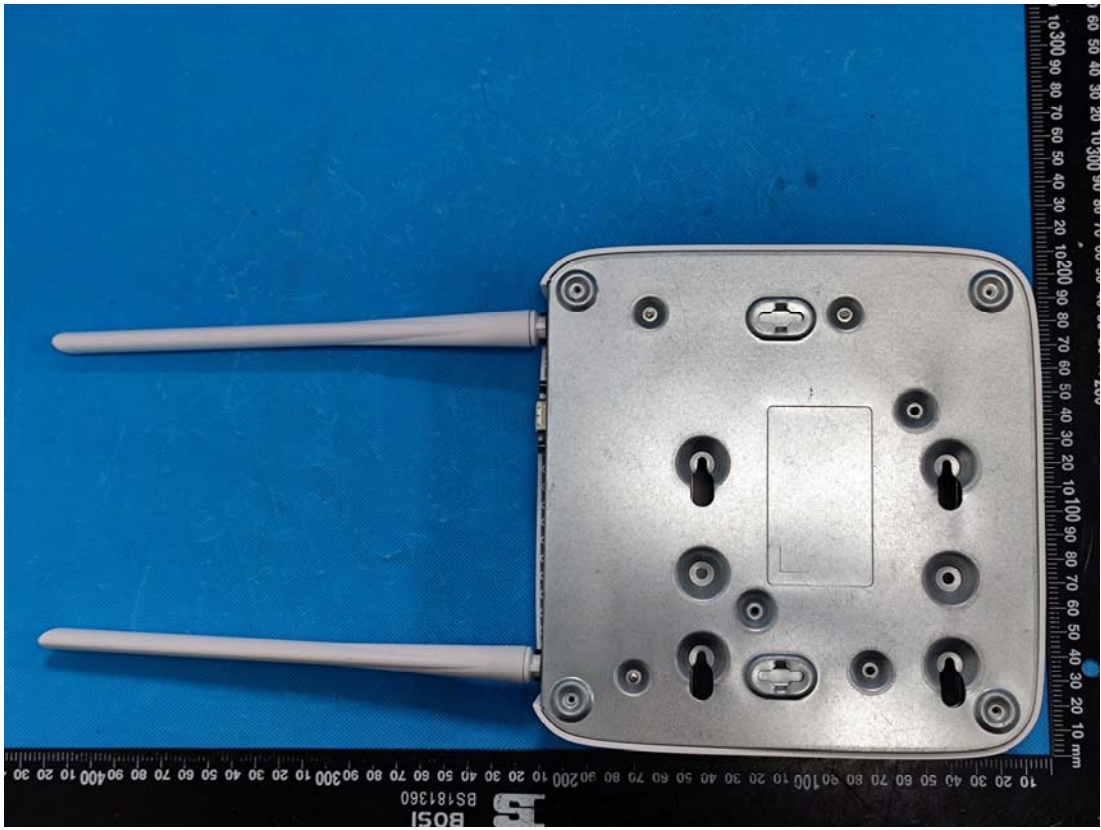

EXHIBIT B - EUT EXTERNAL PHOTOGRAPHS

Mouse

DCX

PUSH

SWITCHING ADAPTER

MODEL:BN026-A24012U

INPUT :100-240V~

50/60Hz 0.7A

OUTPUT:12.0V--- 2.0A 24.0W

MADE IN CHINA

LISTED
3XHA
E340407
I.T.E.Power Supply

SHENZHEN HEWEISHUN NETWORK TECHNOLOGY CO. LTD.