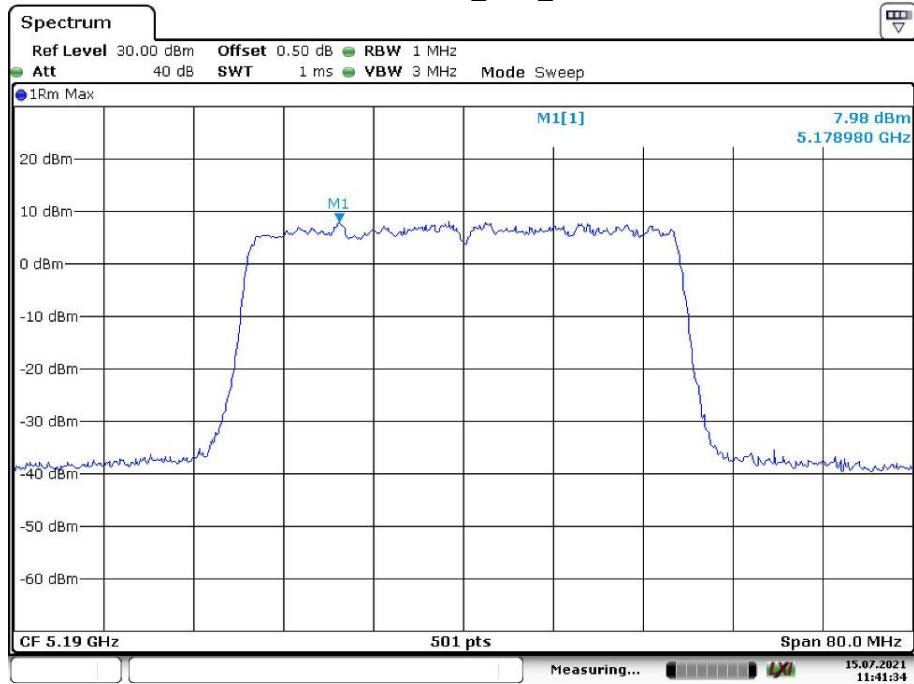

802.11ax hew40_Low_Chain 0

Date: 15.JUL.2021 11:41:34