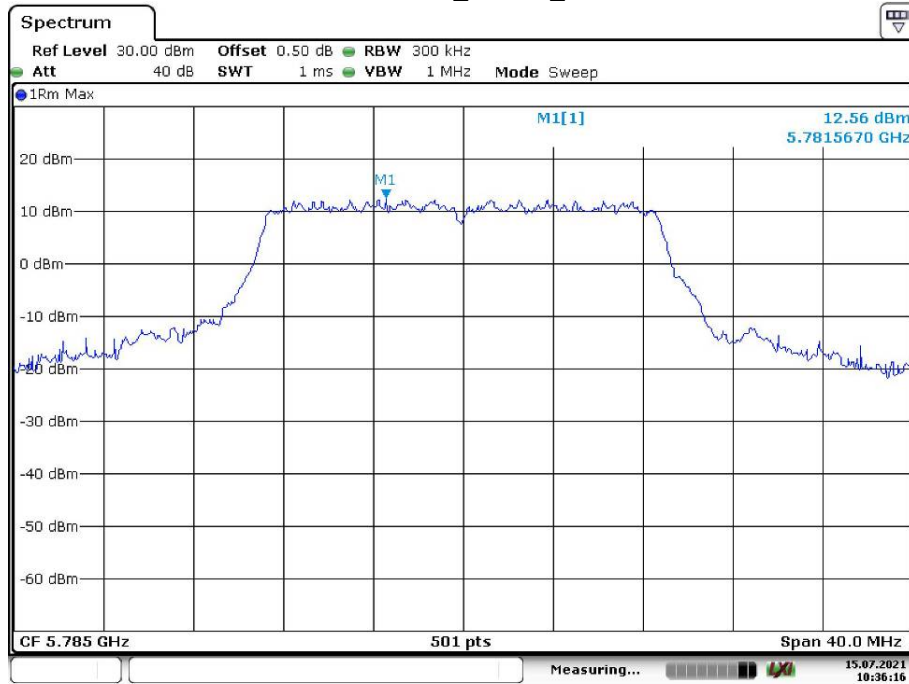

Date: 15.JUL.2021 13:18:40

802.11ac vht20\_Low\_Chain 0

Date: 15.JUL.2021 10:33:35

802.11ac vht20\_Low\_Chain 1

Date: 15.JUL.2021 13:14:45

802.11ac vht20\_Middle\_Chain 0

Date: 15.JUL.2021 10:36:16

802.11ac vht20\_Middle\_Chain 1

Date: 15.JUL.2021 13:15:51

802.11ac vht20\_High\_Chain 0

Date: 15.JUL.2021 10:37:41

802.11ac vht20\_High\_Chain 1

Date: 15.JUL.2021 13:13:23

802.11ac vht40\_Low\_Chain 0

Date: 15.JUL.2021 10:24:45

802.11ac vht40\_Low\_Chain 1