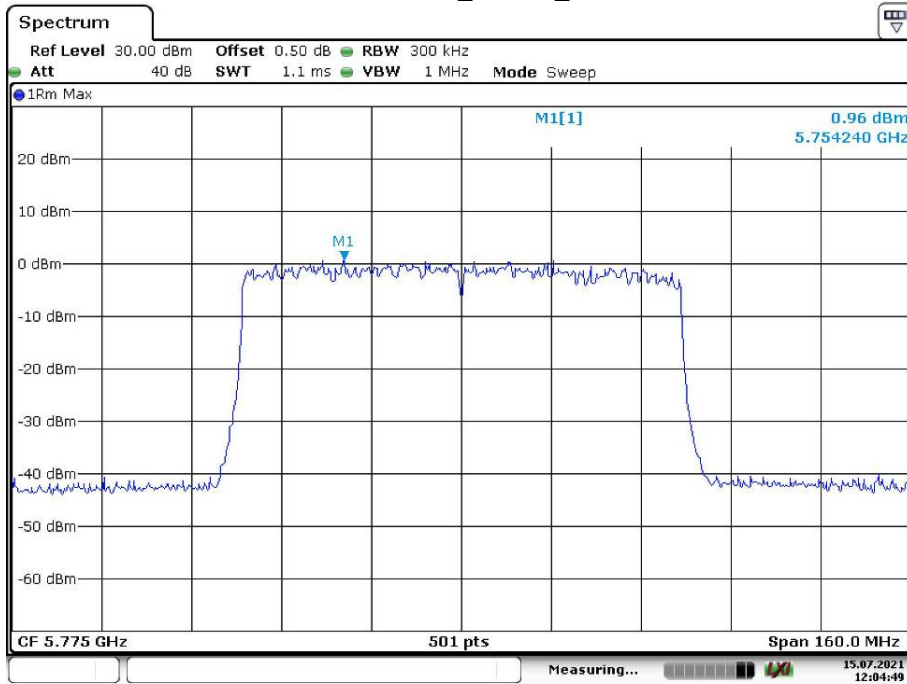

Date: 15.JUL.2021 13:26:59

802.11ac vht80\_Middle\_Chain 0

Date: 15.JUL.2021 10:39:34

802.11ac vht80\_Middle\_Chain 1

Date: 15.JUL.2021 13:21:37

802.11ax hew80\_Middle\_Chain 0

Date: 15.JUL.2021 12:04:49

802.11ax hew80\_Middle\_Chain 1