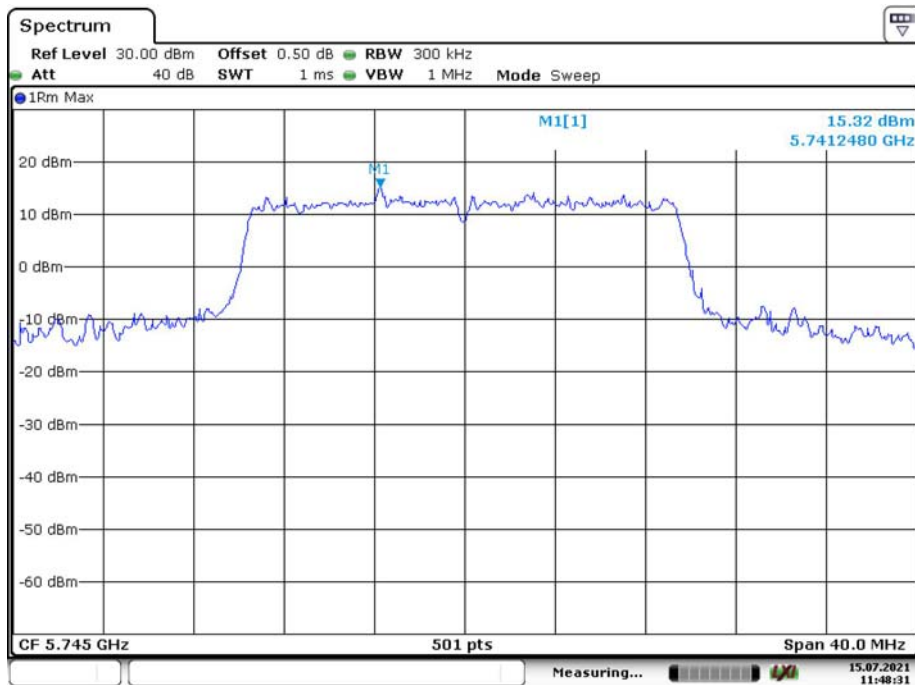

Date: 15.JUL.2021 13:20:23

802.11ac vht40\_High\_Chain 0

Date: 15.JUL.2021 10:27:10

802.11ac vht40\_High\_Chain 1

Date: 15.JUL.2021 13:19:30

802.11ax hew20\_Low\_Chain 0

Date: 15.JUL.2021 13:24:36

802.11ax hew20\_Low\_Chain 1