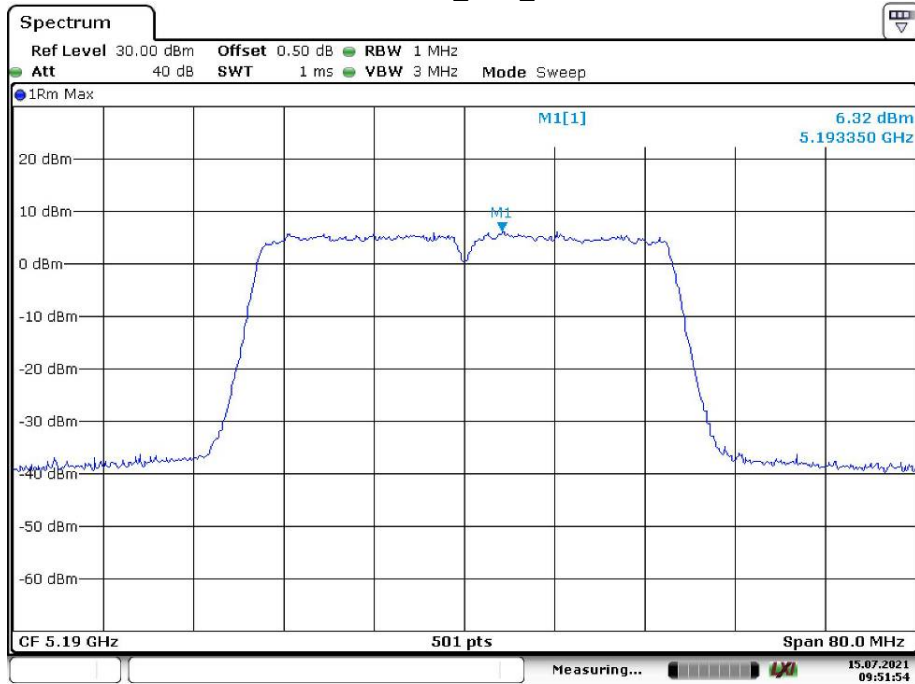

802.11n ht40\_Low\_Chain 0

Date: 15.JUL.2021 09:51:54

802.11n ht40\_Low\_Chain 1

Date: 15.JUL.2021 12:20:22

802.11n ht40\_High\_Chain 0

Date: 15.JUL.2021 09:53:15

802.11n ht40\_High\_Chain 1

Date: 15.JUL.2021 12:21:36