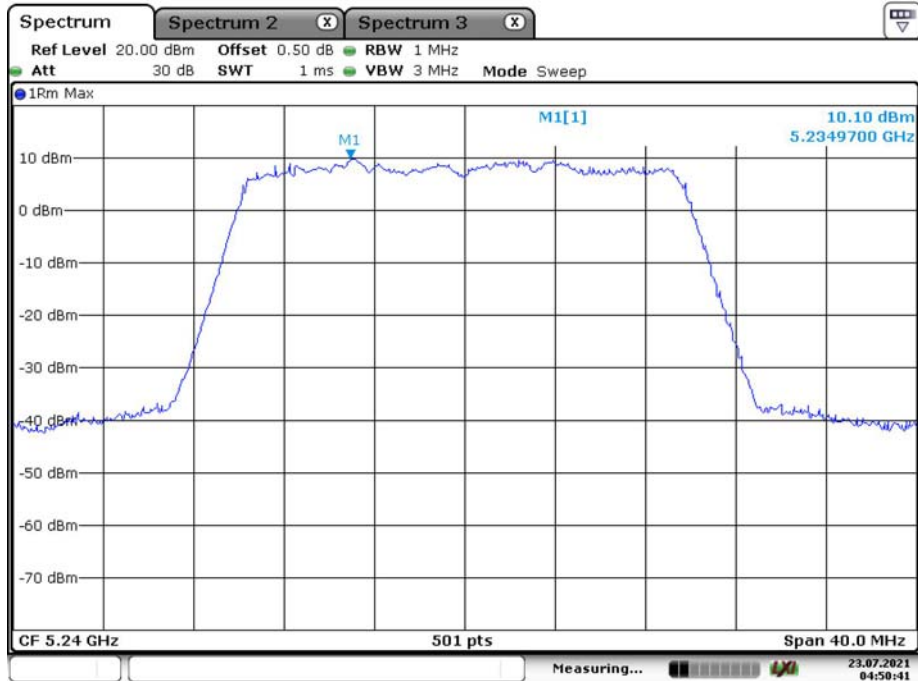

802.11ax hew20\_Middle\_Chain 0

Date: 23.JUL.2021 04:39:45

802.11ax hew20\_Middle\_Chain 1

Date: 23.JUL.2021 04:57:46

802.11ax hew20\_High\_Chain 0

Date: 23.JUL.2021 05:46:14

802.11ax hew20\_High\_Chain 1

Date: 23.JUL.2021 04:50:41