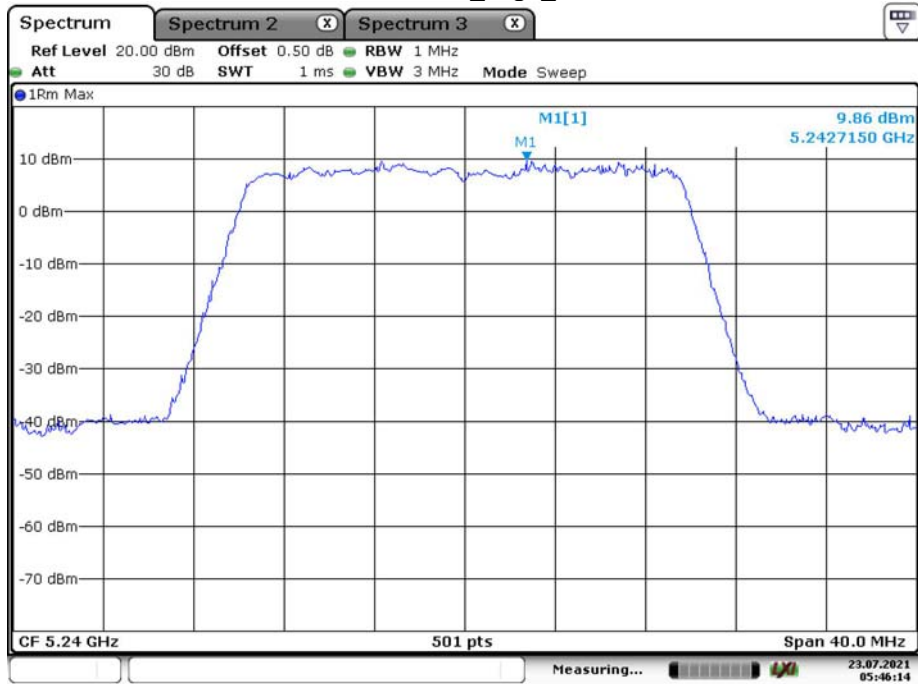

802.11ax hew20\_Middle\_Chain 0

Date: 23.JUL.2021 04:39:45

802.11ax hew20\_Middle\_Chain 1

Date: 23.JUL.2021 04:57:46

802.11ax hew20\_High\_Chain 0

Date: 23.JUL.2021 05:46:14

802.11ax hew20\_High\_Chain 1

Date: 23.JUL.2021 04:50:41