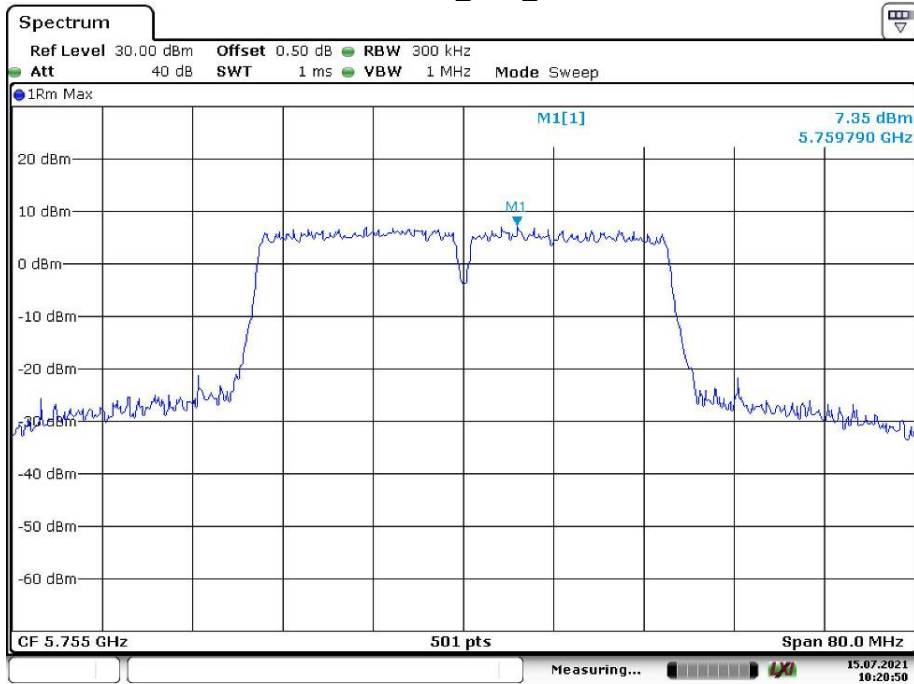

802.11n ht40_Low_Chain 0

Date: 15.JUL.2021 10:20:50