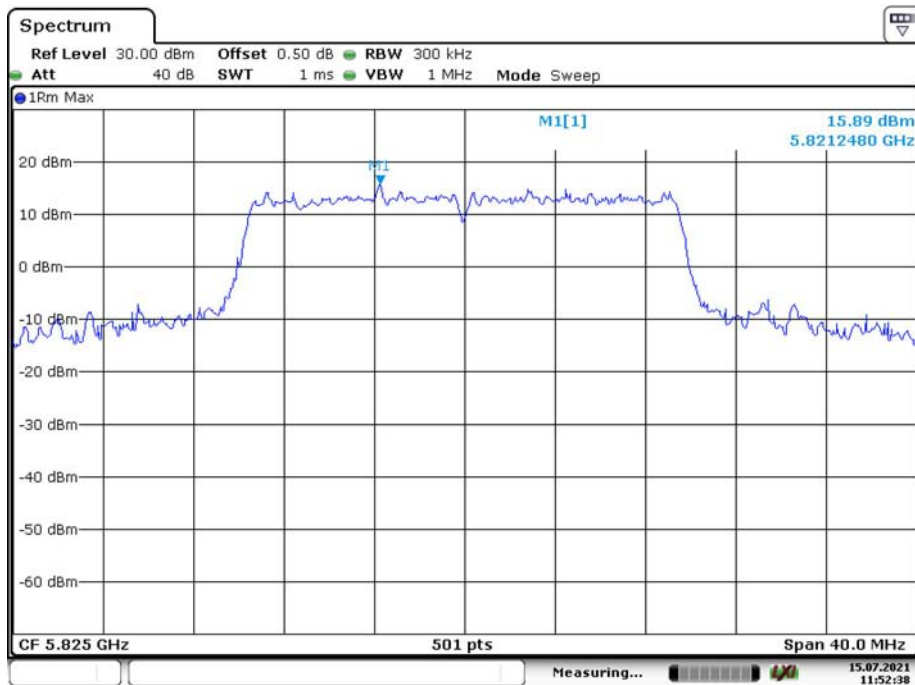

Date: 15.JUL.2021 11:48:31

802.11ax hew20\_Middle\_Chain 0

Date: 15.JUL.2021 13:23:55

802.11ax hew20\_Middle\_Chain 1

Date: 15.JUL.2021 11:49:55

802.11ax hew20\_High\_Chain 0

Date: 15.JUL.2021 13:25:13

802.11ax hew20\_High\_Chain 1

Date: 15.JUL.2021 11:52:38

802.11ax hew40\_Low\_Chain 0

Date: 15.JUL.2021 11:58:07

802.11ax hew40\_Low\_Chain 1

Date: 15.JUL.2021 13:26:15

802.11ax hew40\_High\_Chain 0

Date: 15.JUL.2021 12:02:29

802.11ax hew40\_High\_Chain 1