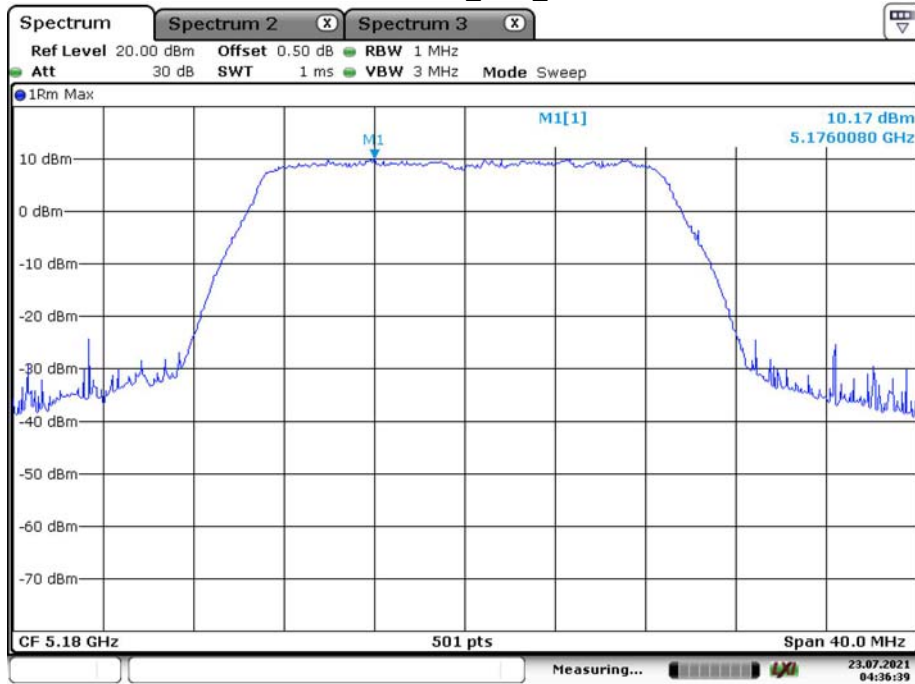

802.11ac vht20_Low_Chain 0

Date: 23.JUL.2021 04:36:39