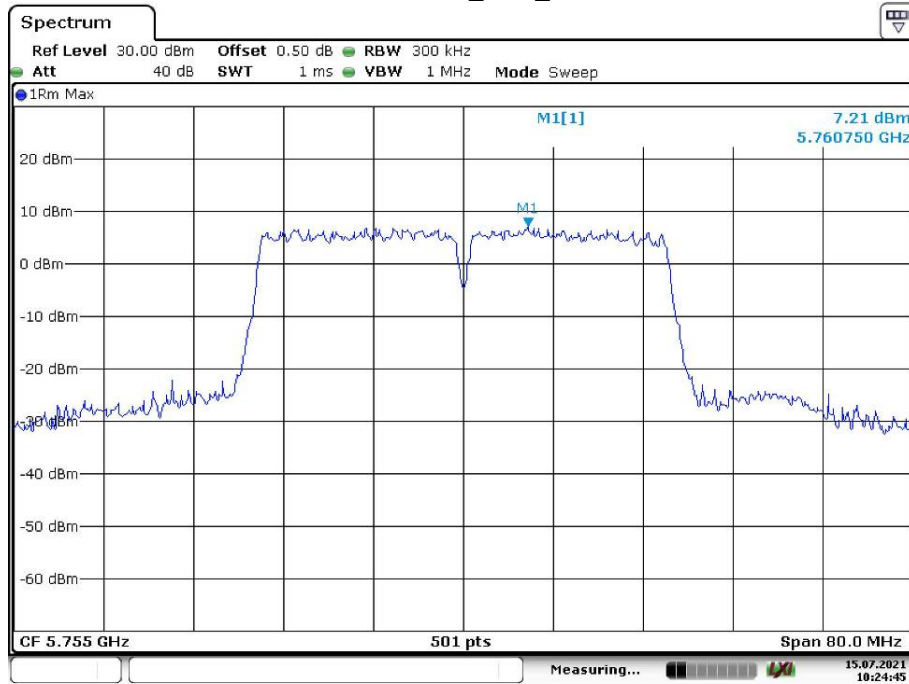

Date: 15.JUL.2021 13:15:51

802.11ac vht20\_High\_Chain 0

Date: 15.JUL.2021 10:37:41

802.11ac vht20\_High\_Chain 1

Date: 15.JUL.2021 13:13:23

802.11ac vht40\_Low\_Chain 0

Date: 15.JUL.2021 10:24:45

802.11ac vht40\_Low\_Chain 1