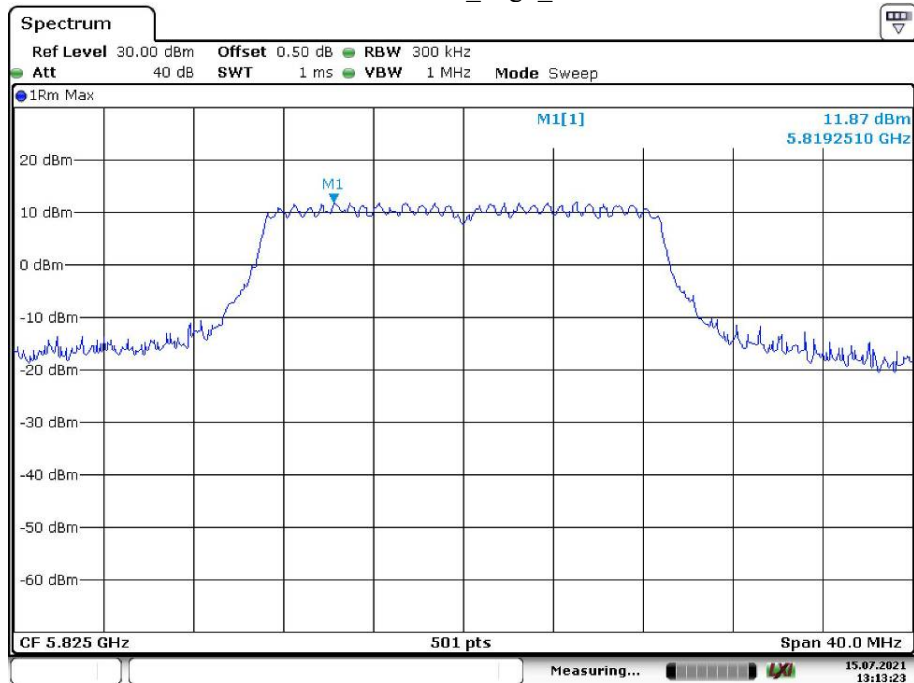

Date: 15.JUL.2021 13:15:51

802.11ac vht20\_High\_Chain 0

Date: 15.JUL.2021 10:37:41

802.11ac vht20\_High\_Chain 1

Date: 15.JUL.2021 13:13:23

802.11ac vht40\_Low\_Chain 0

Date: 15.JUL.2021 10:24:45

802.11ac vht40\_Low\_Chain 1