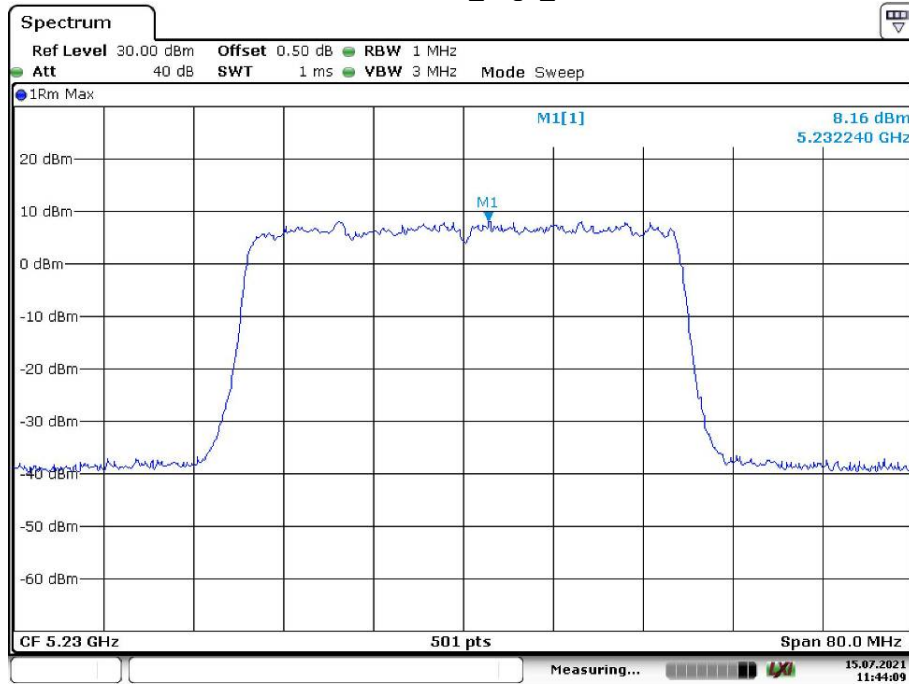

802.11ax hew40\_Low\_Chain 0

Date: 15.JUL.2021 11:41:34

802.11ax hew40\_Low\_Chain 1

Date: 16.JUL.2021 03:28:00

802.11ax hew40\_High\_Chain 0

Date: 15.JUL.2021 11:44:09

802.11ax hew40\_High\_Chain 1

Date: 16.JUL.2021 03:28:46