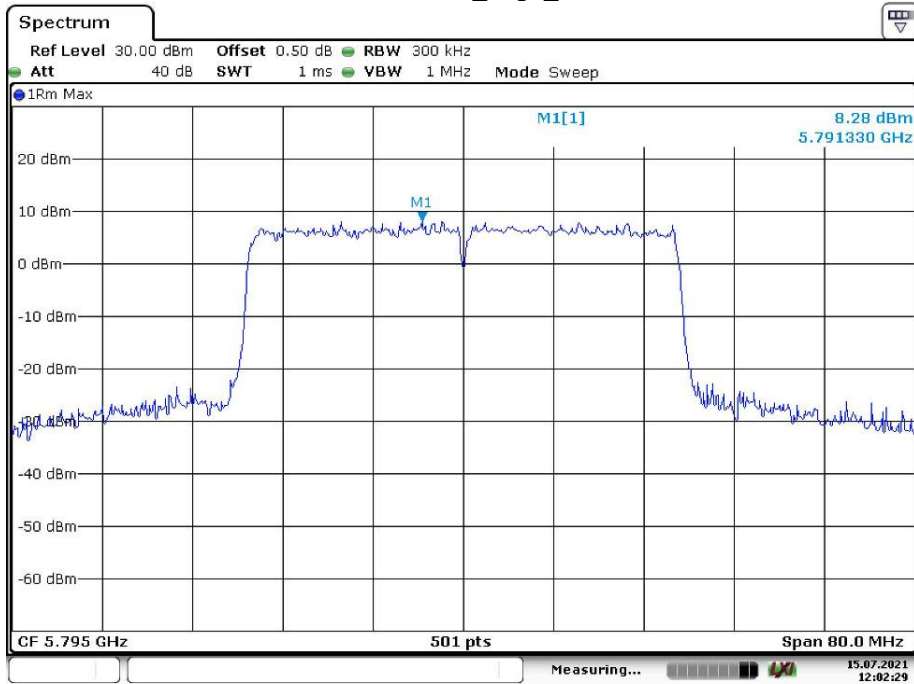

Date: 15.JUL.2021 11:52:38

802.11ax hew40\_Low\_Chain 0

Date: 15.JUL.2021 11:58:07

802.11ax hew40\_Low\_Chain 1

Date: 15.JUL.2021 13:26:15

802.11ax hew40\_High\_Chain 0

Date: 15.JUL.2021 12:02:29

802.11ax hew40\_High\_Chain 1