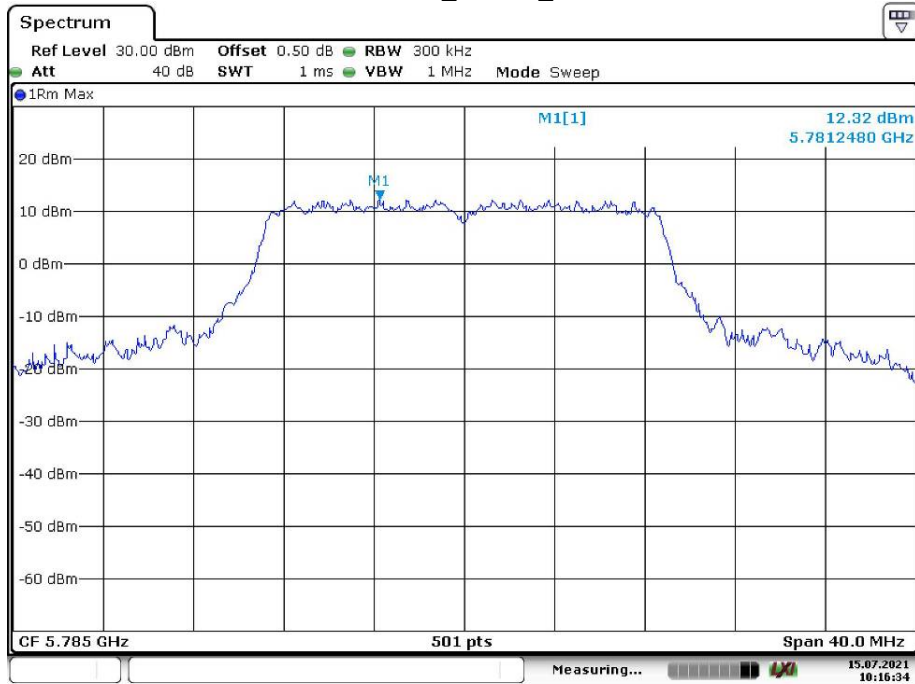

Date: 16.JUL.2021 04:29:35

802.11 a\_High\_Chain 0

Date: 16.JUL.2021 04:27:40

802.11 a\_High\_Chain 1

Date: 16.JUL.2021 04:28:54

802.11n ht20\_Low\_Chain 0

Date: 15.JUL.2021 10:31:09

802.11n ht20\_Low\_Chain 1

Date: 15.JUL.2021 13:09:43

802.11n ht20\_Middle\_Chain 0

Date: 15.JUL.2021 10:16:34

802.11n ht20\_Middle\_Chain 1

Date: 15.JUL.2021 13:10:32

802.11n ht20\_High\_Chain 0

Date: 15.JUL.2021 10:19:09

802.11n ht20\_High\_Chain 1