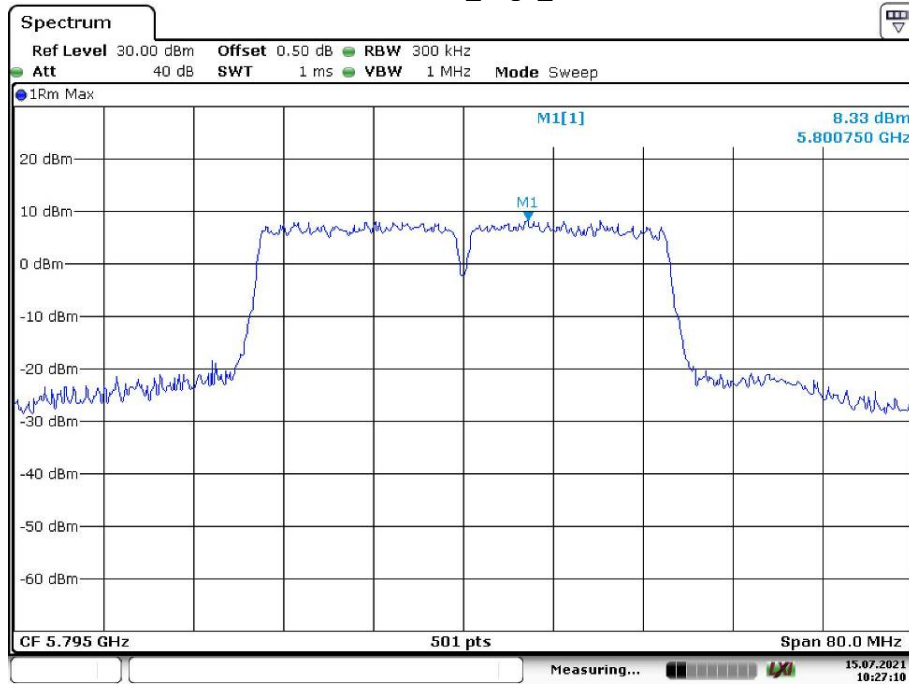

802.11ac vht40_High_Chain 0

Date: 15.JUL.2021 10:27:10