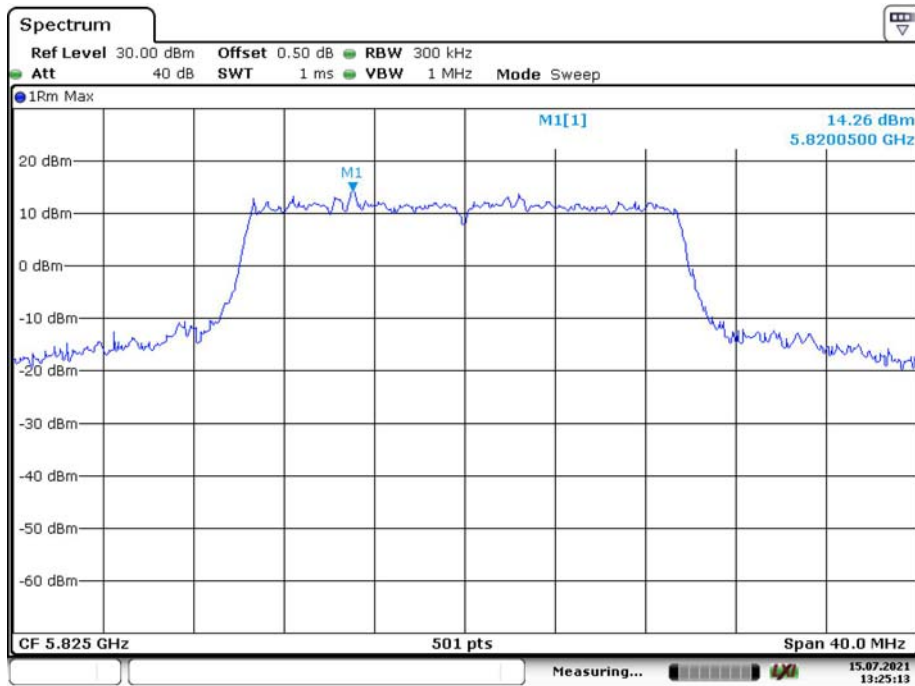

Date: 15.JUL.2021 11:48:31

802.11ax hew20\_Middle\_Chain 0

Date: 15.JUL.2021 13:23:55

802.11ax hew20\_Middle\_Chain 1

Date: 15.JUL.2021 11:49:55

802.11ax hew20\_High\_Chain 0

Date: 15.JUL.2021 13:25:13

802.11ax hew20\_High\_Chain 1