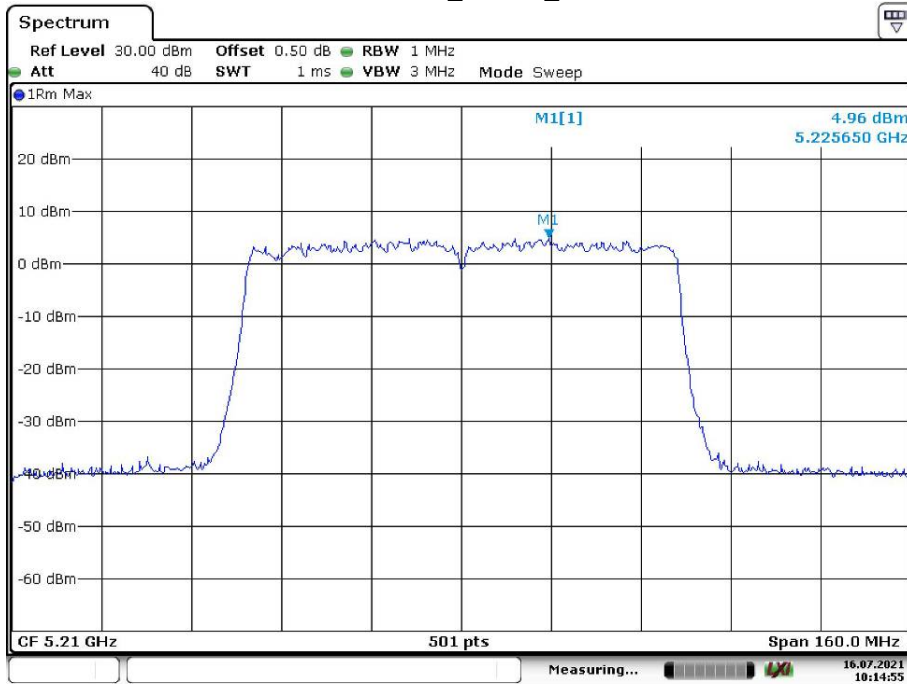

802.11ac vht80_Middle_Chain 0

Date: 16.JUL.2021 10:14:54