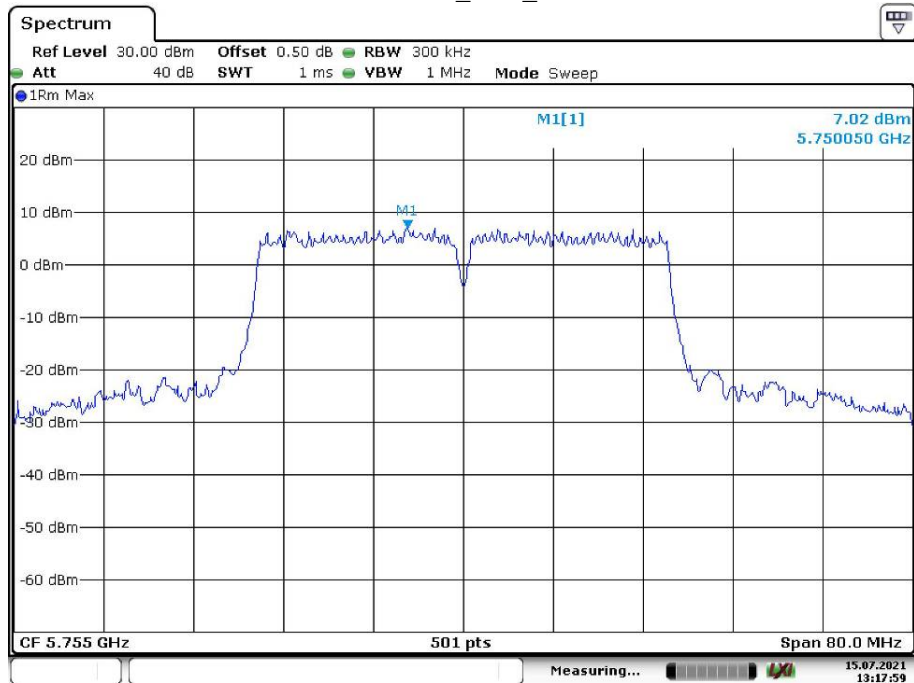

802.11n ht40_Low_Chain 1

Date: 15.JUL.2021 13:17:59