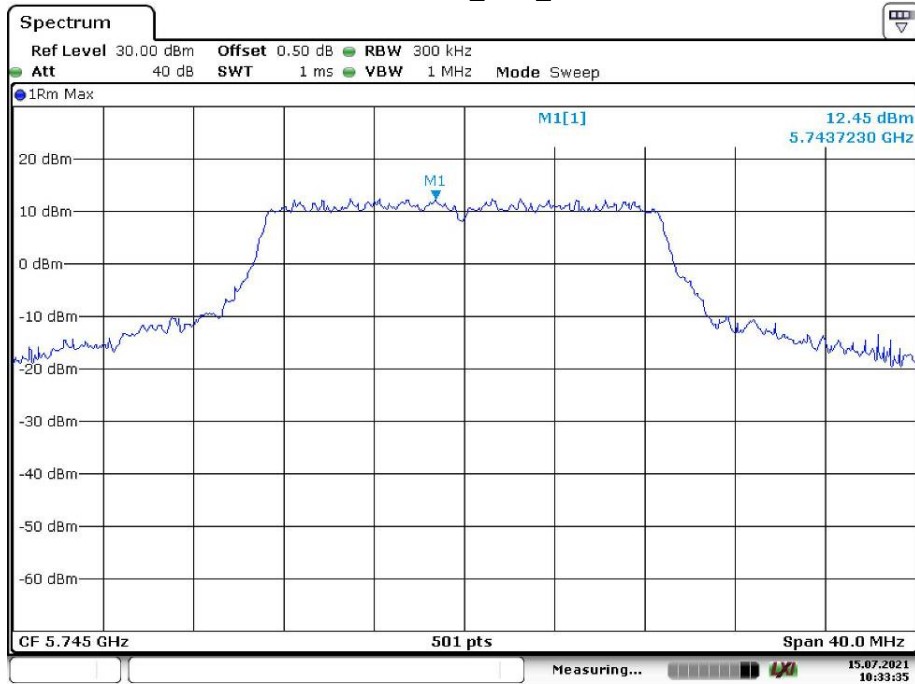

Date: 15.JUL.2021 13:12:00

802.11n ht40\_Low\_Chain 0

Date: 15.JUL.2021 10:20:50

802.11n ht40\_Low\_Chain 1

Date: 15.JUL.2021 13:17:59

802.11n ht40\_High\_Chain 0

Date: 15.JUL.2021 10:22:40

802.11n ht40\_High\_Chain 1

Date: 15.JUL.2021 13:18:40

802.11ac vht20\_Low\_Chain 0

Date: 15.JUL.2021 10:33:35

802.11ac vht20\_Low\_Chain 1

Date: 15.JUL.2021 13:14:45

802.11ac vht20\_Middle\_Chain 0

Date: 15.JUL.2021 10:36:16

802.11ac vht20\_Middle\_Chain 1