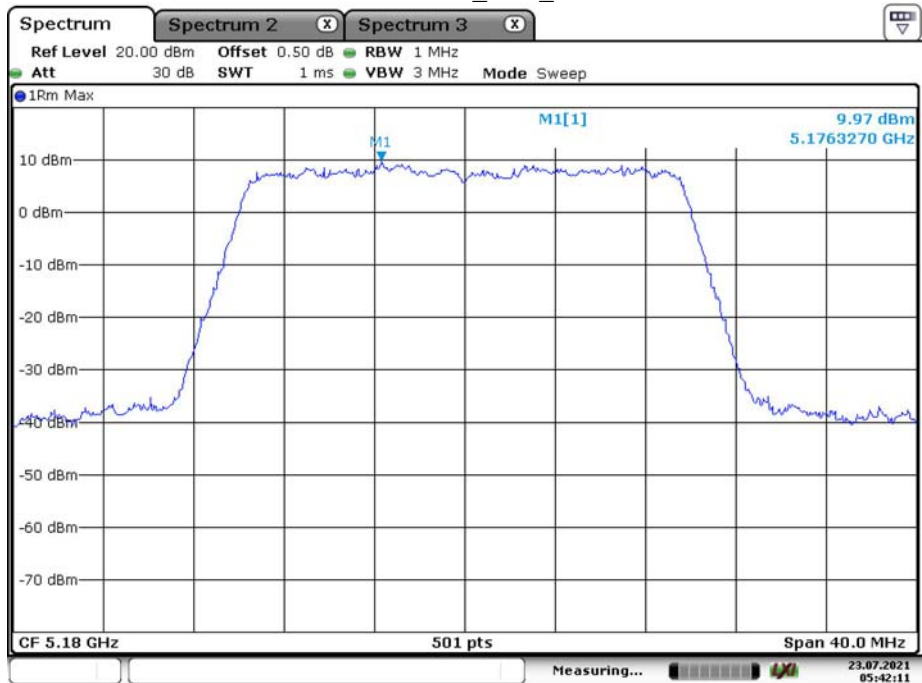

802.11ac vht40\_High\_Chain 0

Date: 15.JUL.2021 09:56:02

802.11ac vht40\_High\_Chain 1

Date: 15.JUL.2021 12:23:32

802.11ax hew20\_Low\_Chain 0

Date: 23.JUL.2021 04:38:59

802.11ax hew20\_Low\_Chain 1

Date: 23.JUL.2021 05:42:11