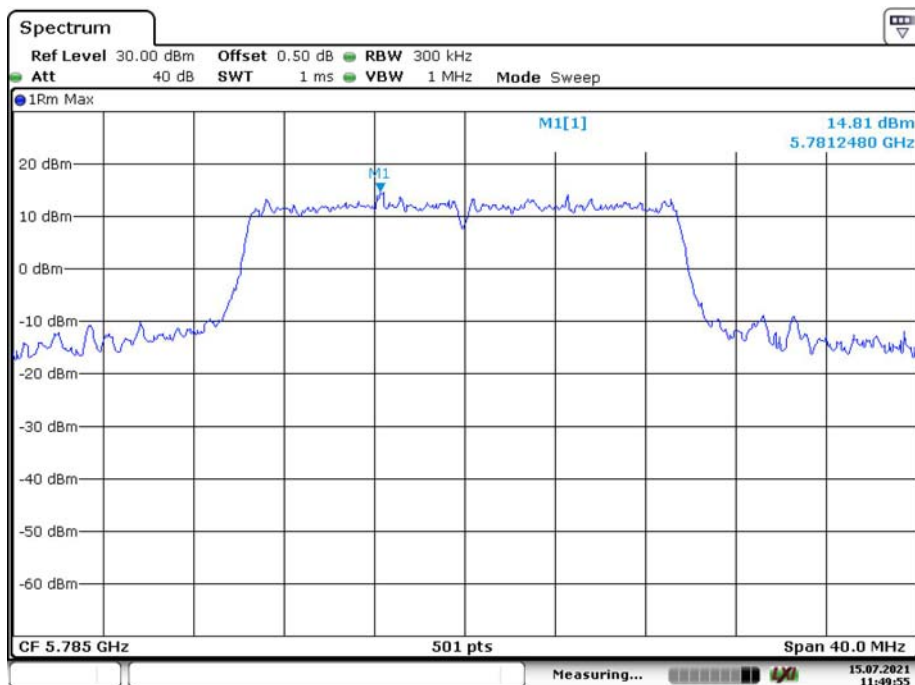

802.11ax hew20_Middle_Chain 1

Date: 15.JUL.2021 11:49:55