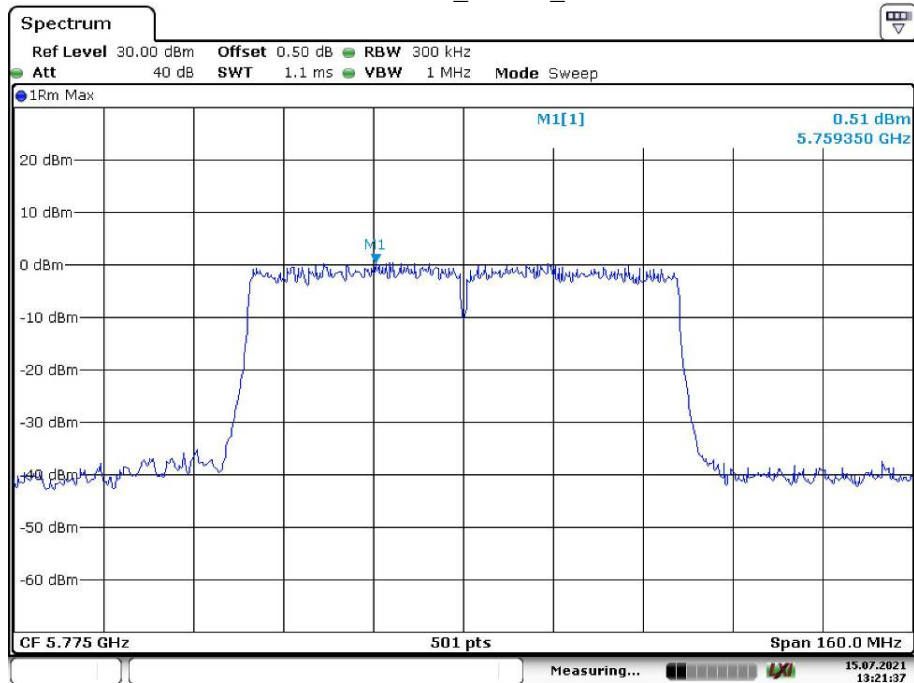

Date: 15.JUL.2021 13:26:59

802.11ac vht80\_Middle\_Chain 0

Date: 15.JUL.2021 10:39:34

802.11ac vht80\_Middle\_Chain 1

Date: 15.JUL.2021 13:21:37

802.11ax hew80\_Middle\_Chain 0

Date: 15.JUL.2021 12:04:49

802.11ax hew80\_Middle\_Chain 1