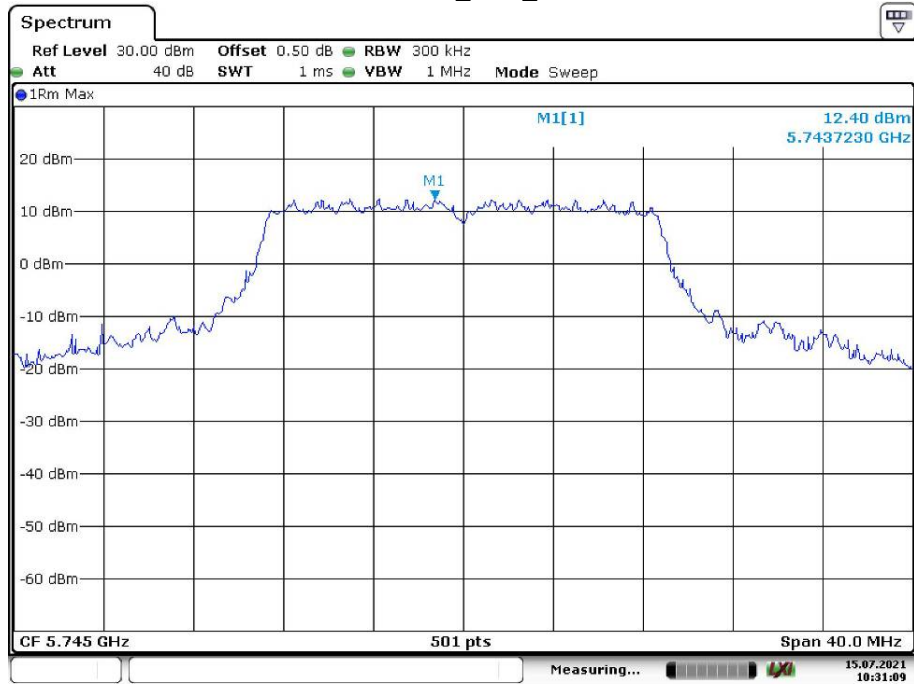

Date: 16.JUL.2021 04:29:35

802.11 a\_High\_Chain 0

Date: 16.JUL.2021 04:27:40

802.11 a\_High\_Chain 1

Date: 16.JUL.2021 04:28:54

802.11n ht20\_Low\_Chain 0

Date: 15.JUL.2021 10:31:09

802.11n ht20\_Low\_Chain 1