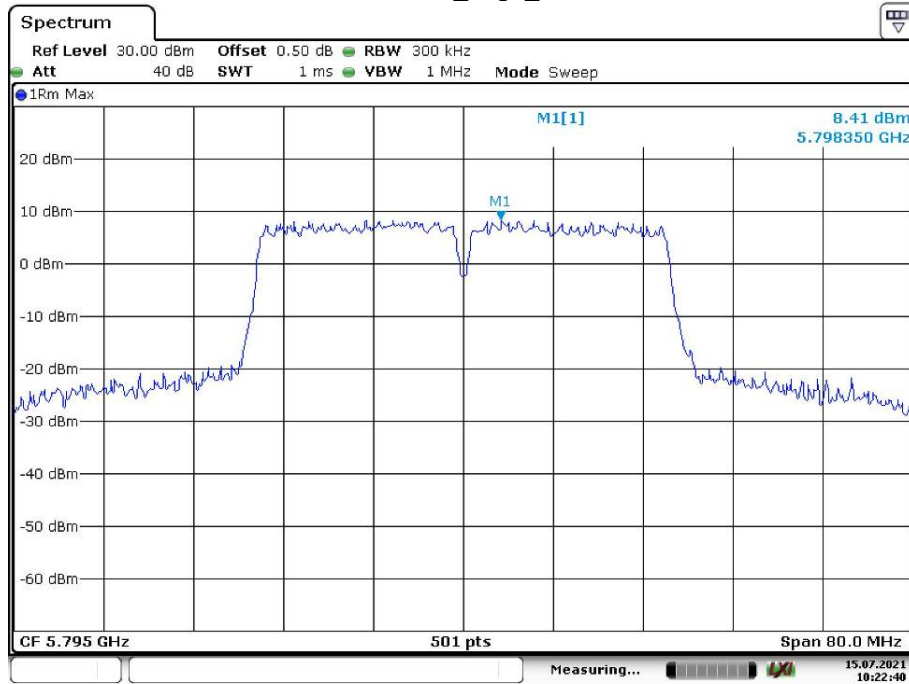

Date: 15.JUL.2021 13:12:00

802.11n ht40\_Low\_Chain 0

Date: 15.JUL.2021 10:20:50

802.11n ht40\_Low\_Chain 1

Date: 15.JUL.2021 13:17:59

802.11n ht40\_High\_Chain 0

Date: 15.JUL.2021 10:22:40

802.11n ht40\_High\_Chain 1