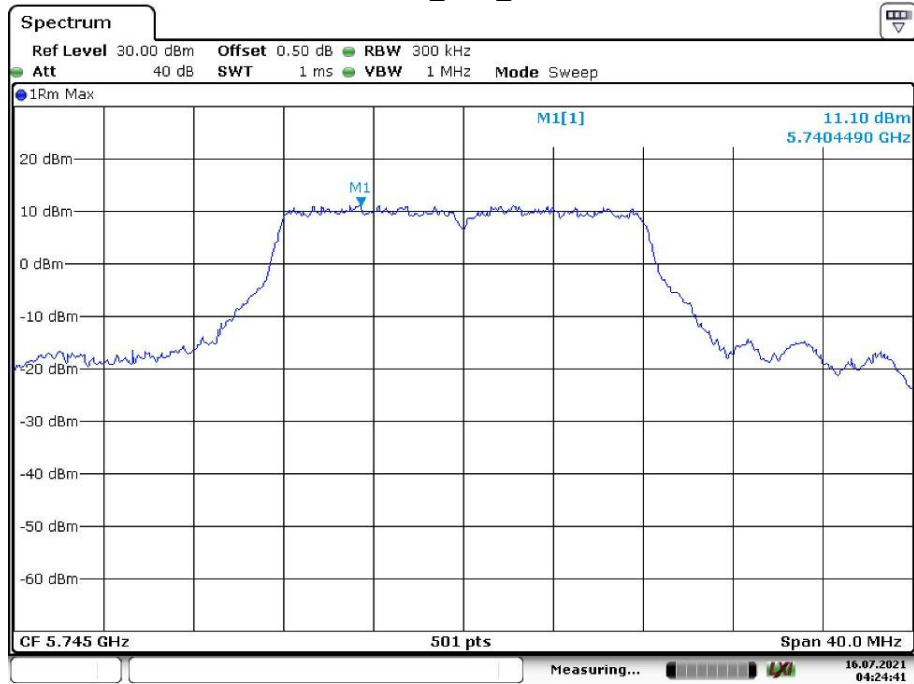

802.11 a_Low_Chain 0

Date: 16.JUL.2021 04:24:41