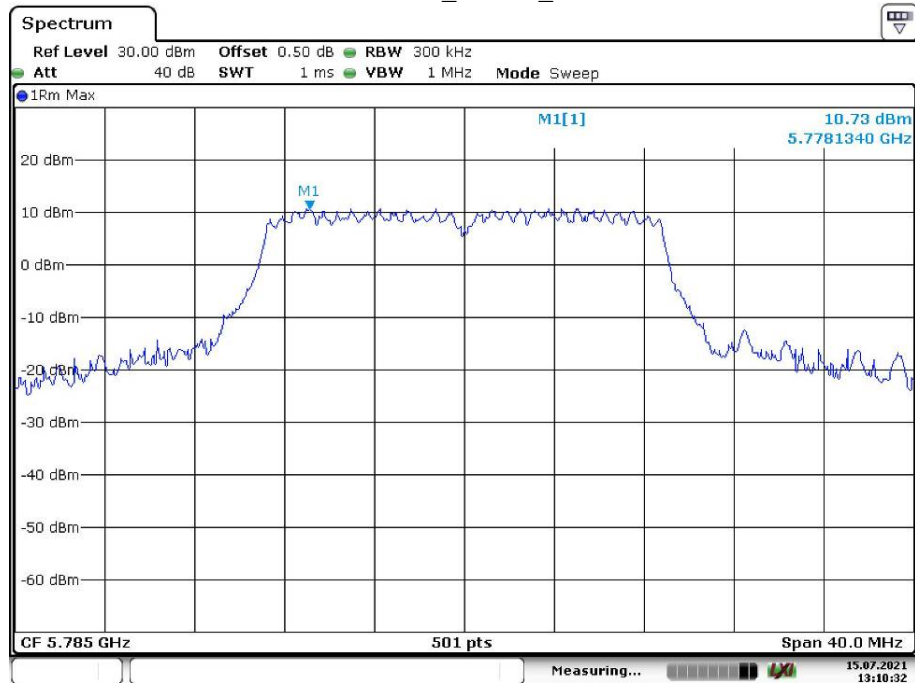

802.11n ht20_Middle_Chain 1

Date: 15.JUL.2021 13:10:32