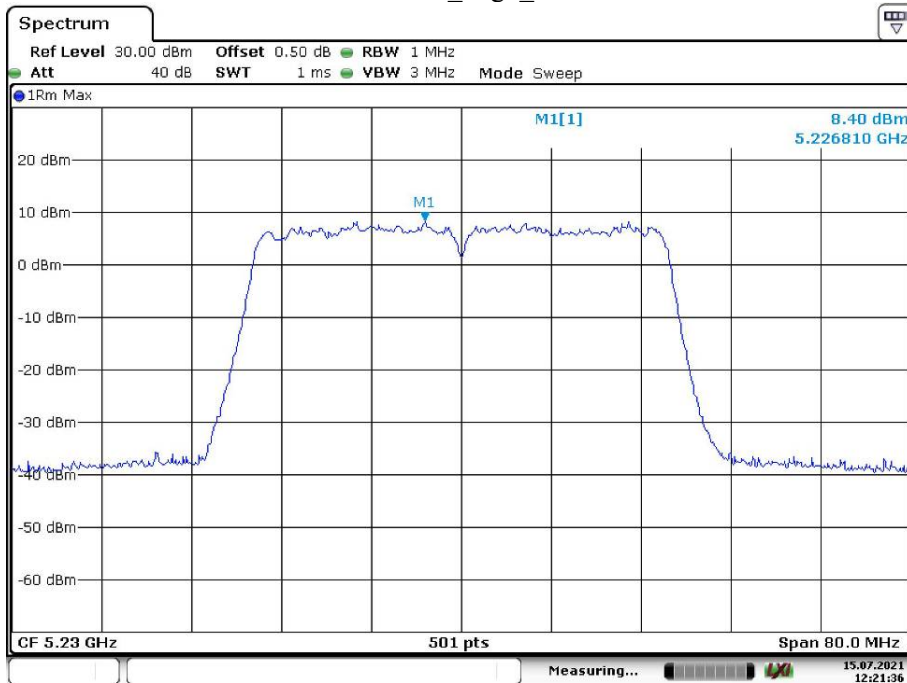

802.11n ht40\_Low\_Chain 0

Date: 15.JUL.2021 09:51:54

802.11n ht40\_Low\_Chain 1

Date: 15.JUL.2021 12:20:22

802.11n ht40\_High\_Chain 0

Date: 15.JUL.2021 09:53:15

802.11n ht40\_High\_Chain 1

Date: 15.JUL.2021 12:21:36