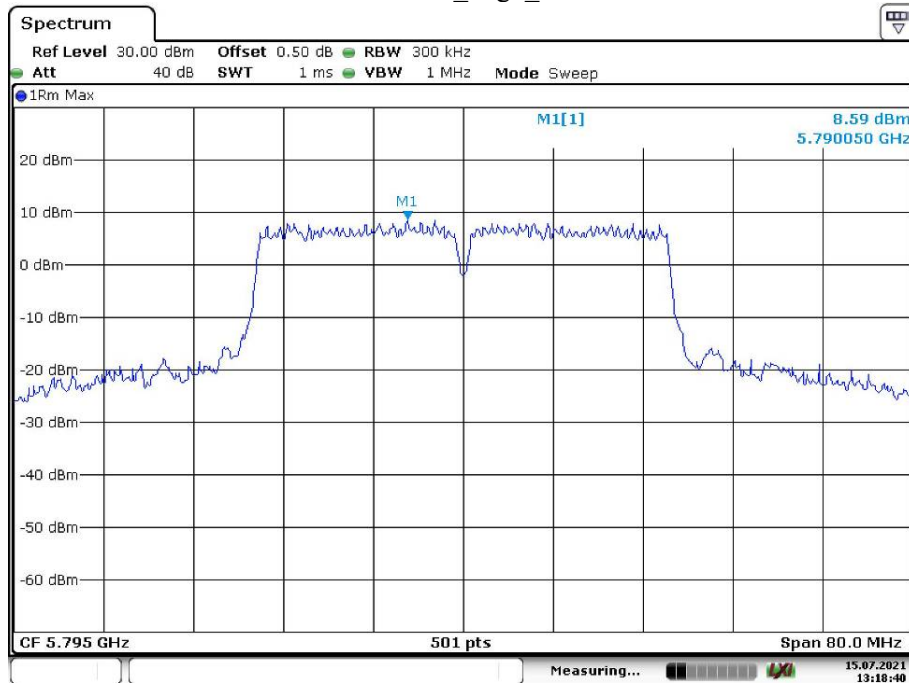

Date: 15.JUL.2021 13:12:00

802.11n ht40\_Low\_Chain 0

Date: 15.JUL.2021 10:20:50

802.11n ht40\_Low\_Chain 1

Date: 15.JUL.2021 13:17:59

802.11n ht40\_High\_Chain 0

Date: 15.JUL.2021 10:22:40

802.11n ht40\_High\_Chain 1