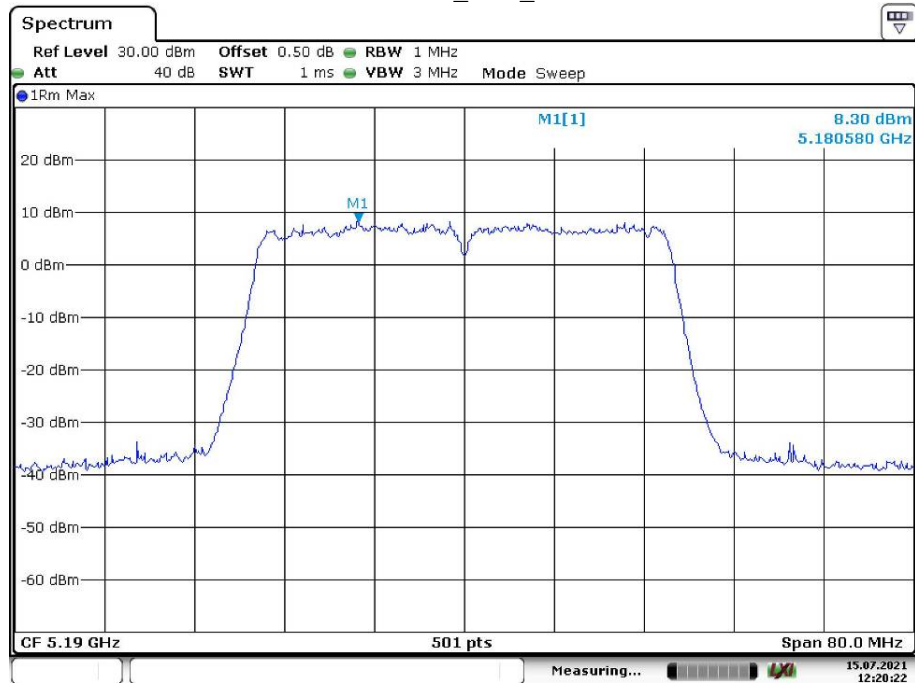

802.11n ht40\_Low\_Chain 0

Date: 15.JUL.2021 09:51:54

802.11n ht40\_Low\_Chain 1

Date: 15.JUL.2021 12:20:22

802.11n ht40\_High\_Chain 0

Date: 15.JUL.2021 09:53:15

802.11n ht40\_High\_Chain 1

Date: 15.JUL.2021 12:21:36