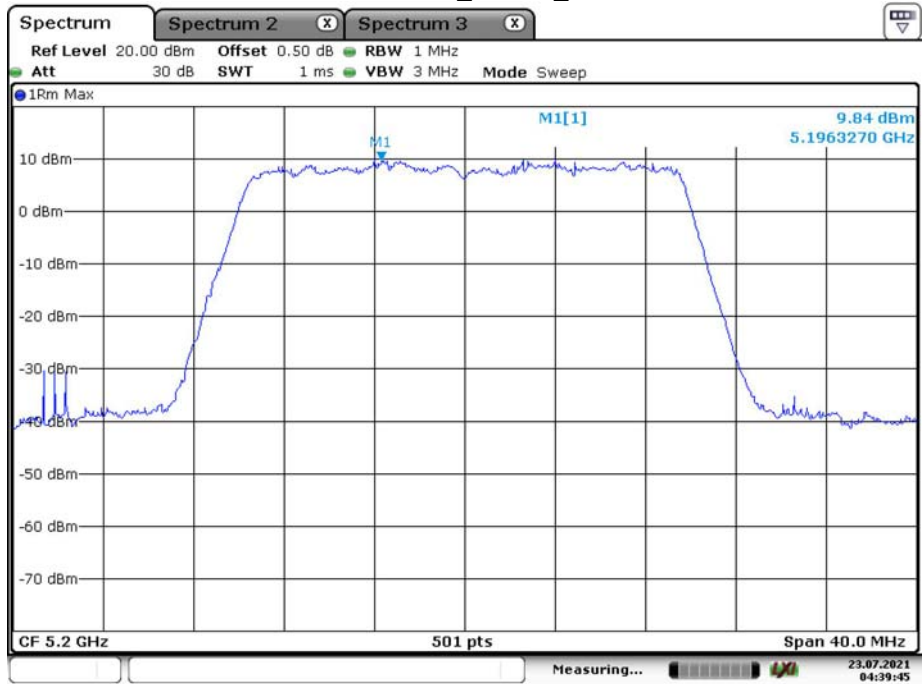

802.11ax hew20_Middle_Chain 0

Date: 23.JUL.2021 04:39:45