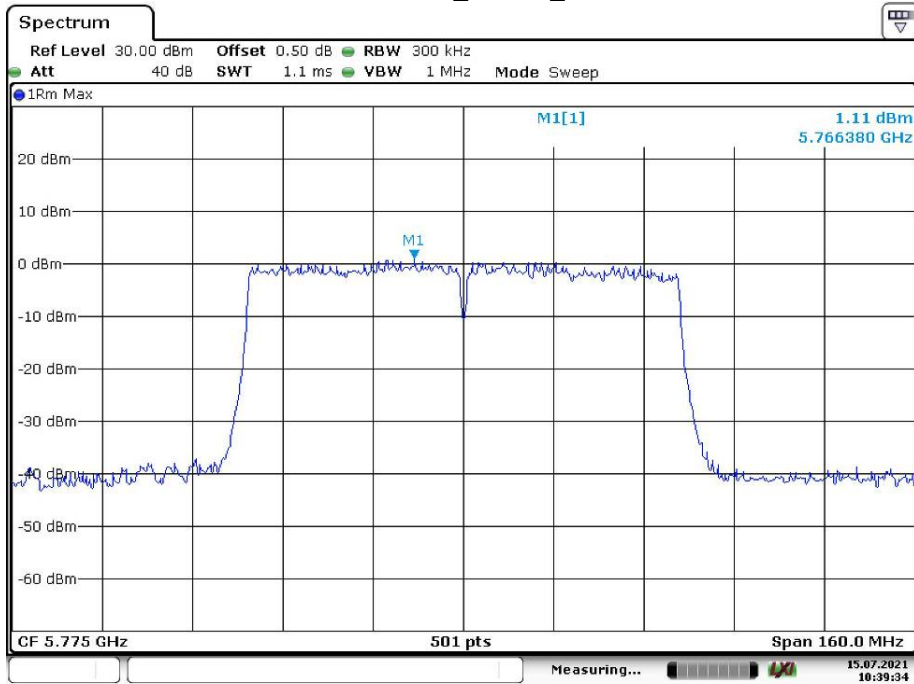

802.11ac vht80_Middle_Chain 0

Date: 15.JUL.2021 10:39:34