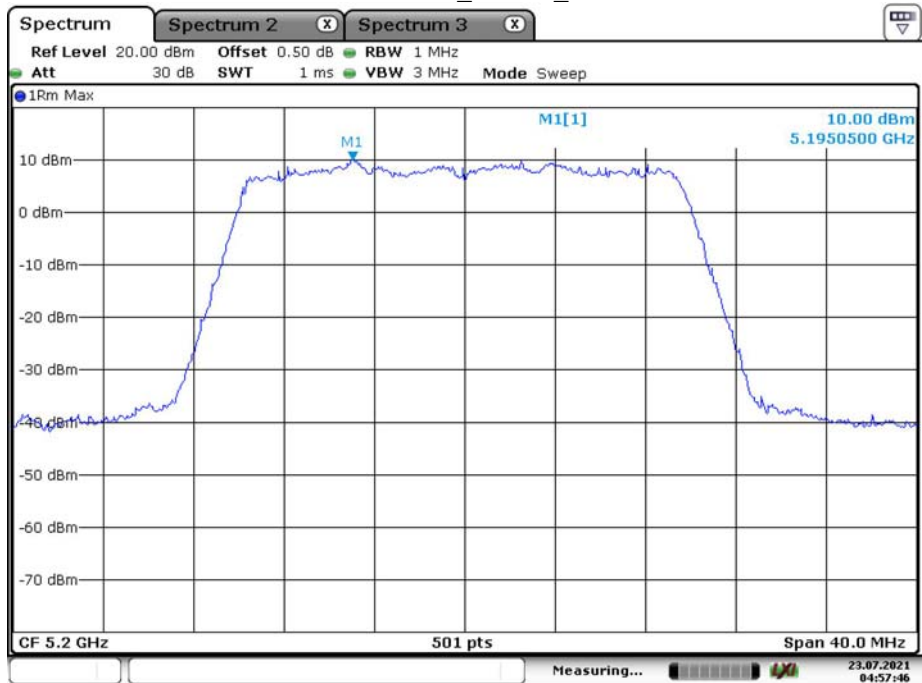

802.11ax hew20_Middle_Chain 1

Date: 23.JUL.2021 04:57:46