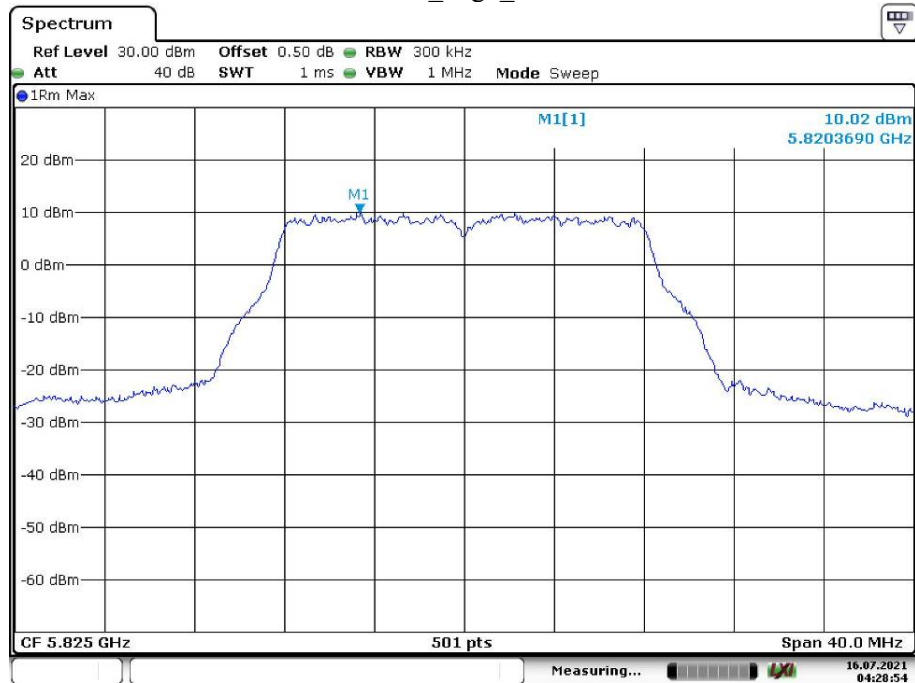

Date: 16.JUL.2021 04:29:35

802.11 a\_High\_Chain 0

Date: 16.JUL.2021 04:27:40

802.11 a\_High\_Chain 1

Date: 16.JUL.2021 04:28:54

802.11n ht20\_Low\_Chain 0

Date: 15.JUL.2021 10:31:09

802.11n ht20\_Low\_Chain 1