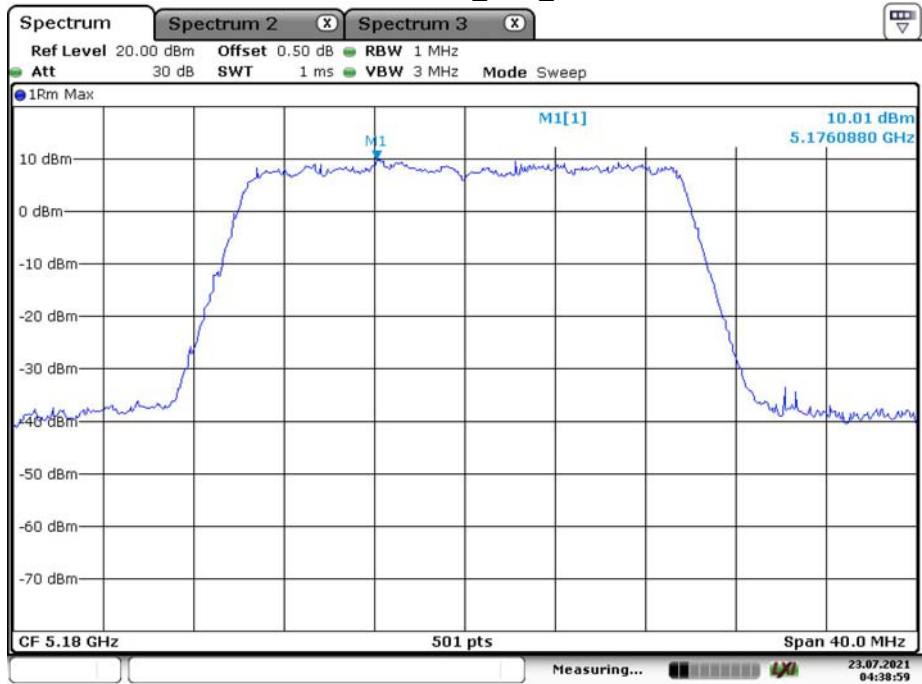

802.11ac vht40\_High\_Chain 0

Date: 15.JUL.2021 09:56:02

802.11ac vht40\_High\_Chain 1

Date: 15.JUL.2021 12:23:32

802.11ax hew20\_Low\_Chain 0

Date: 23.JUL.2021 04:38:59

802.11ax hew20\_Low\_Chain 1

Date: 23.JUL.2021 05:42:11