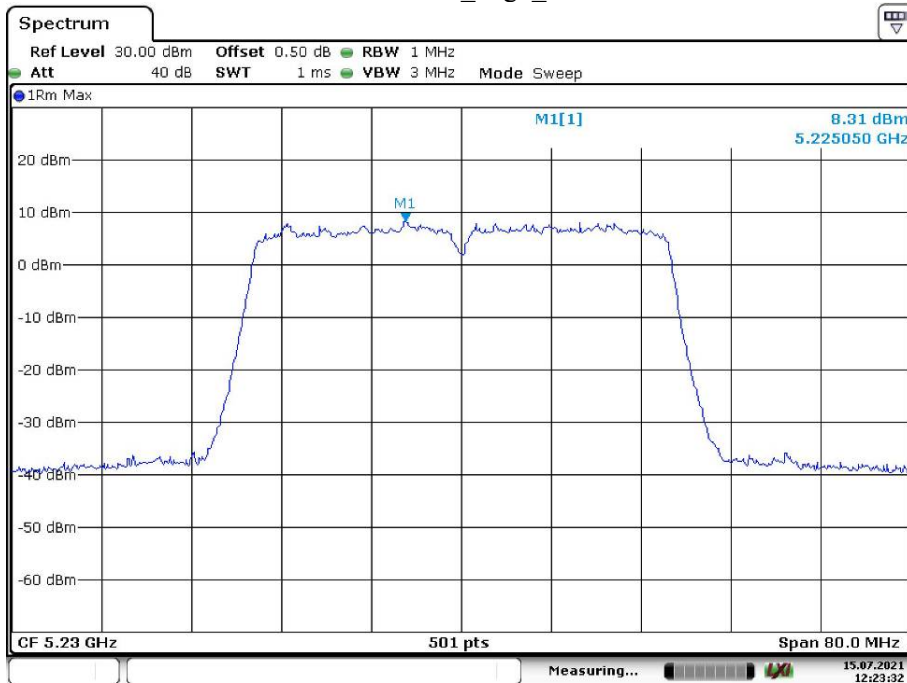

802.11ac vht40_High_Chain 1

Date: 15.JUL.2021 12:23:32