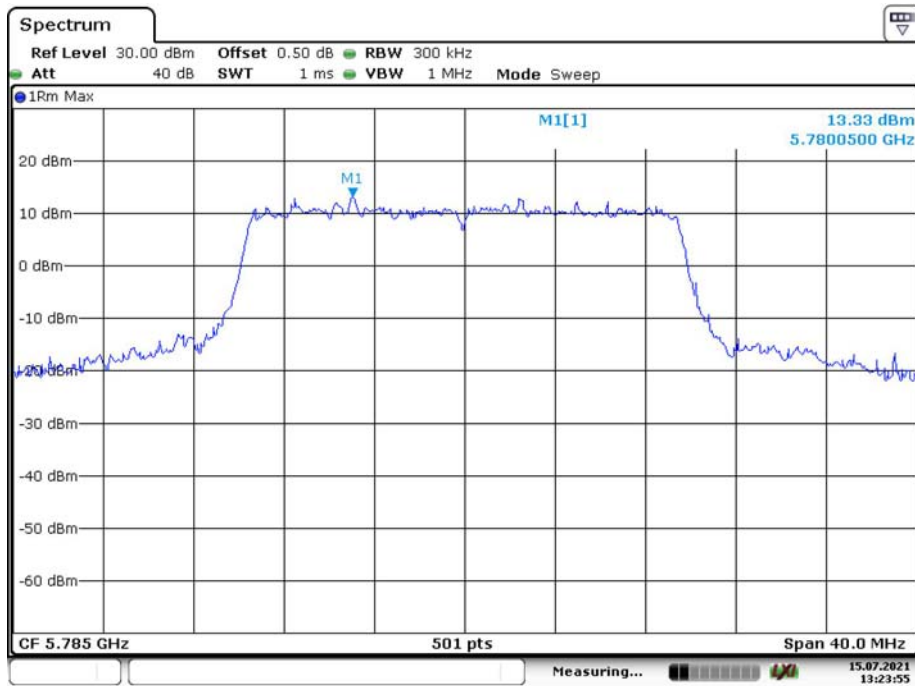

802.11ax hew20_Middle_Chain 0

Date: 15.JUL.2021 13:23:55