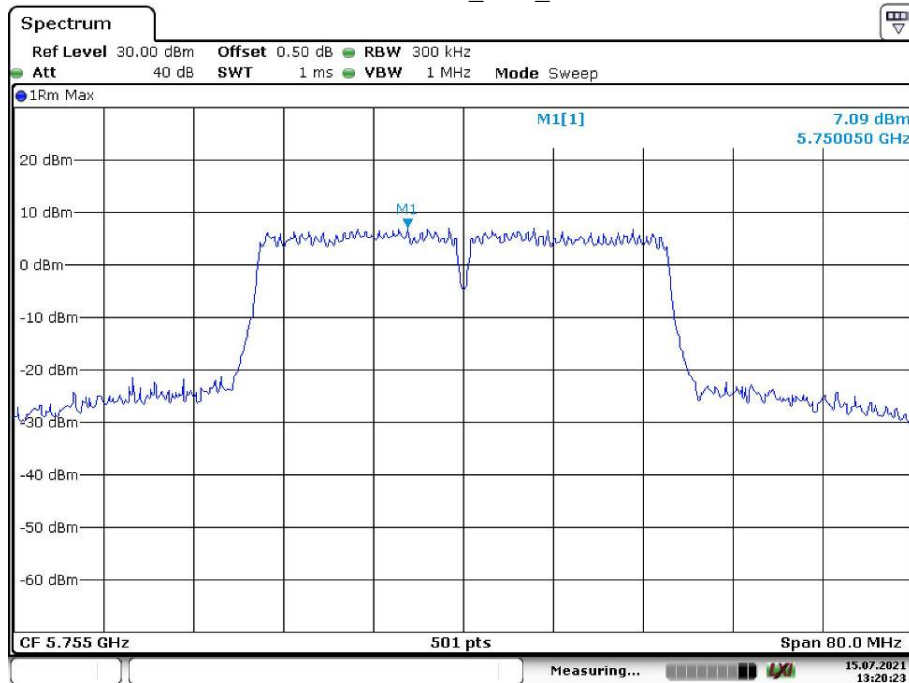

Date: 15.JUL.2021 13:15:51

802.11ac vht20\_High\_Chain 0

Date: 15.JUL.2021 10:37:41

802.11ac vht20\_High\_Chain 1

Date: 15.JUL.2021 13:13:23

802.11ac vht40\_Low\_Chain 0

Date: 15.JUL.2021 10:24:45

802.11ac vht40\_Low\_Chain 1