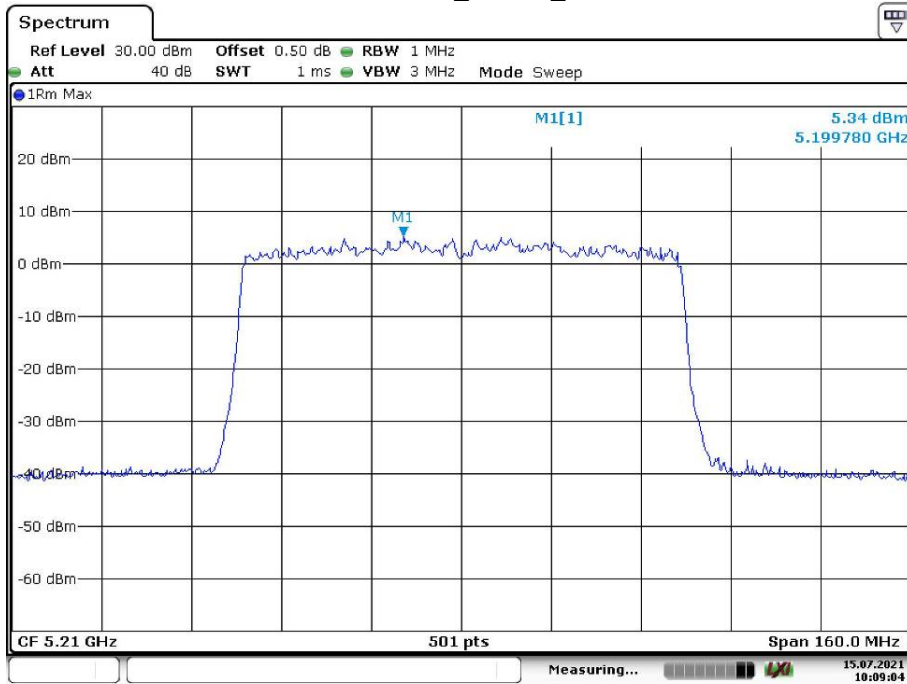

802.11ac vht80\_Middle\_Chain 0

Date: 16.JUL.2021 10:14:54

802.11ac vht80\_Middle\_Chain 1

Date: 15.JUL.2021 13:04:22

802.11ax hew80\_Middle\_Chain 0

Date: 15.JUL.2021 10:09:03

802.11ax hew80\_Middle\_Chain 1