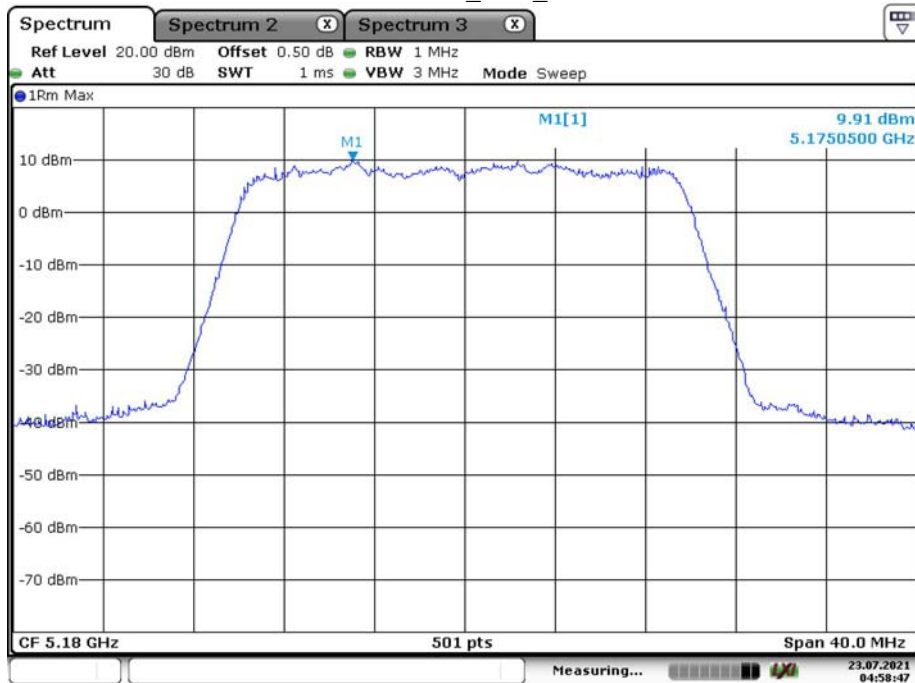

802.11ac vht20_Low_Chain 1

Date: 23.JUL.2021 04:58:47