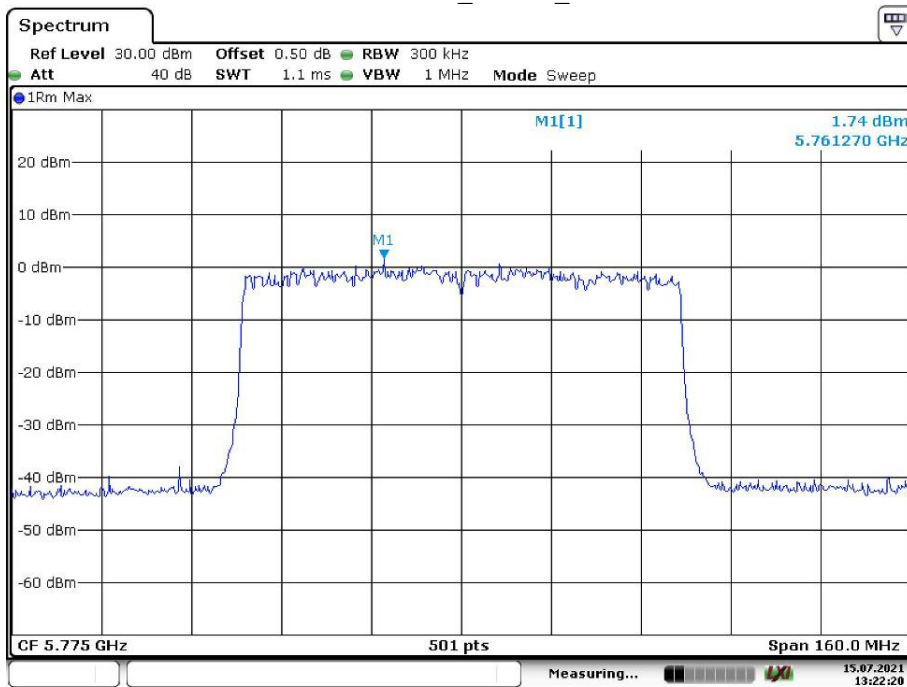

Date: 15.JUL.2021 13:26:59

802.11ac vht80\_Middle\_Chain 0

Date: 15.JUL.2021 10:39:34

802.11ac vht80\_Middle\_Chain 1

Date: 15.JUL.2021 13:21:37

802.11ax hew80\_Middle\_Chain 0

Date: 15.JUL.2021 12:04:49

802.11ax hew80\_Middle\_Chain 1