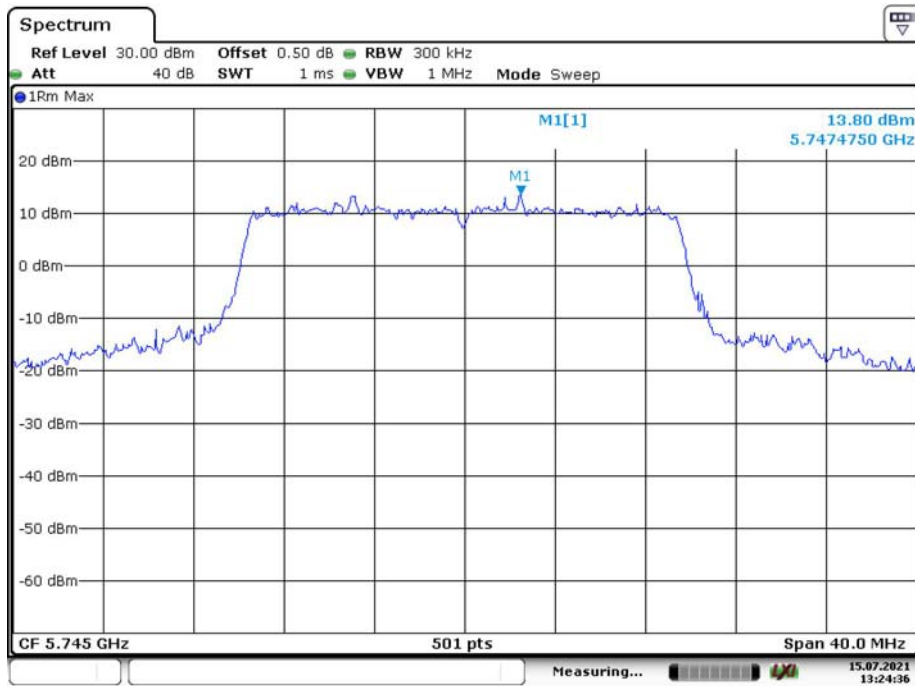

Date: 15.JUL.2021 13:20:23

802.11ac vht40\_High\_Chain 0

Date: 15.JUL.2021 10:27:10

802.11ac vht40\_High\_Chain 1

Date: 15.JUL.2021 13:19:30

802.11ax hew20\_Low\_Chain 0

Date: 15.JUL.2021 13:24:36

802.11ax hew20\_Low\_Chain 1