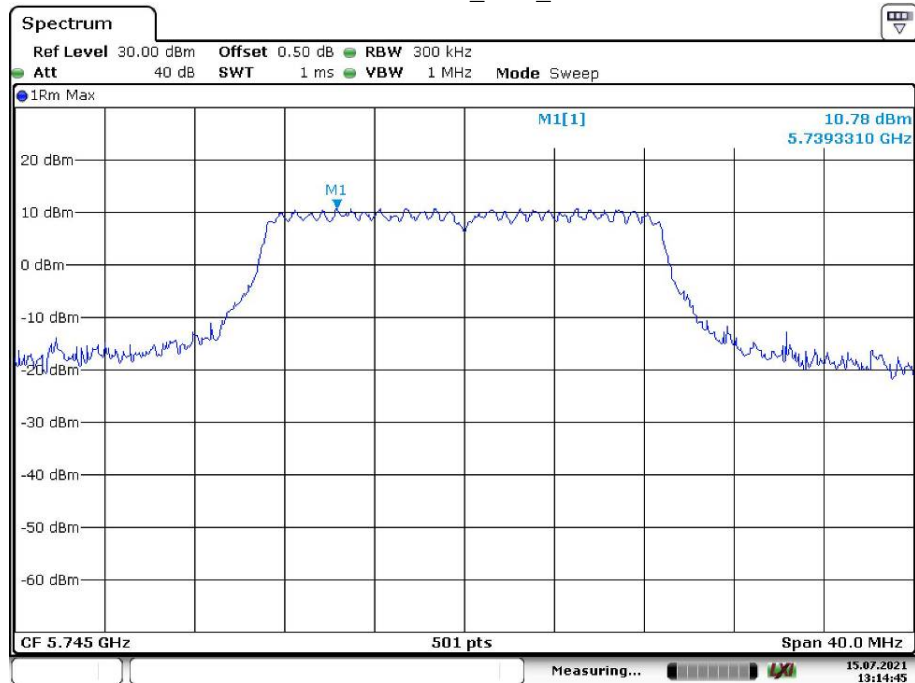

802.11ac vht20_Low_Chain 1

Date: 15.JUL.2021 13:14:45