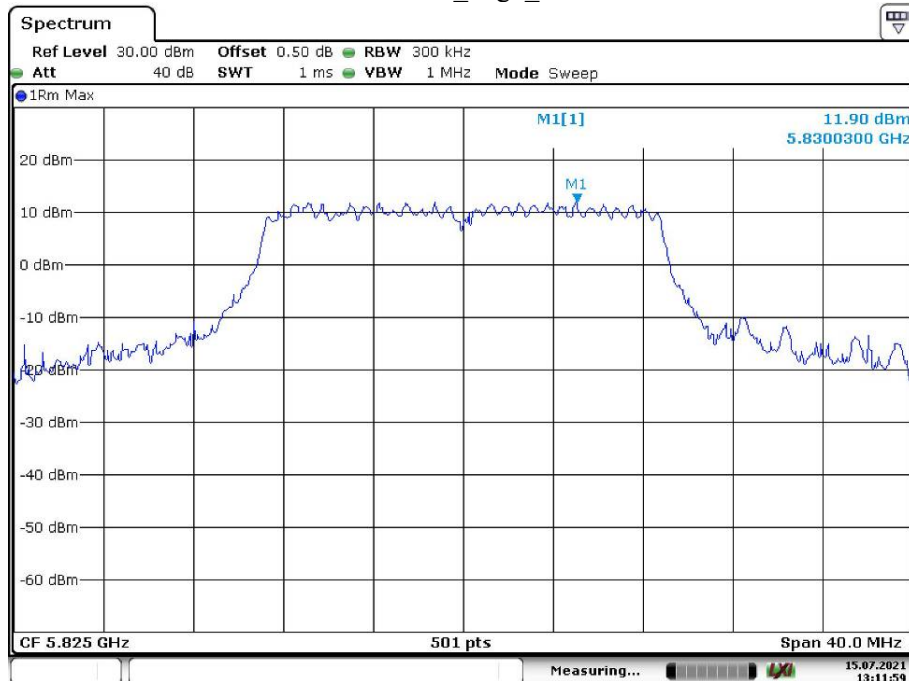

Date: 15.JUL.2021 13:09:43

802.11n ht20\_Middle\_Chain 0

Date: 15.JUL.2021 10:16:34

802.11n ht20\_Middle\_Chain 1

Date: 15.JUL.2021 13:10:32

802.11n ht20\_High\_Chain 0

Date: 15.JUL.2021 10:19:09

802.11n ht20\_High\_Chain 1