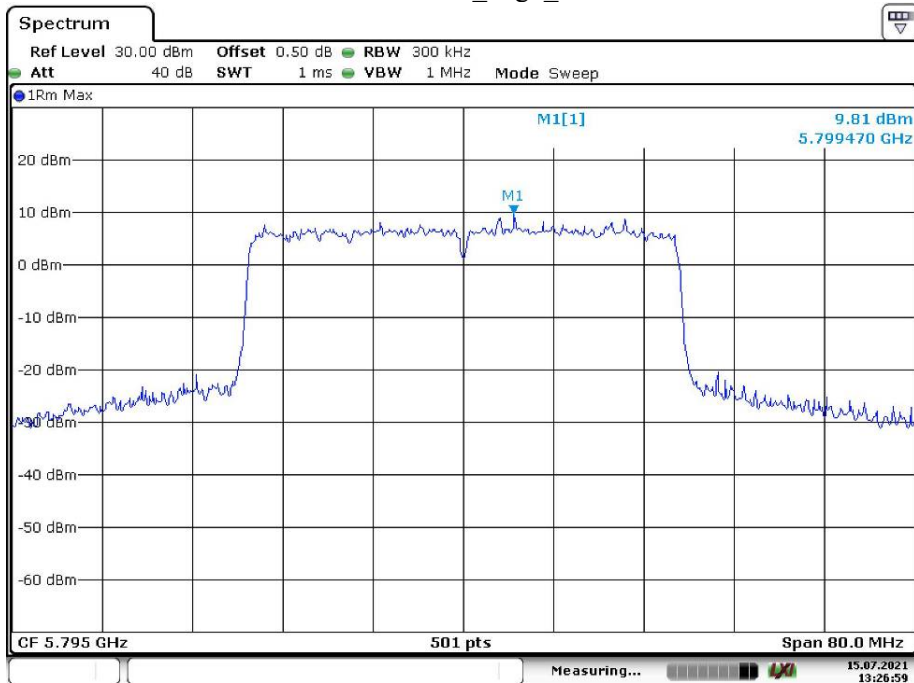

Date: 15.JUL.2021 11:52:38

802.11ax hew40\_Low\_Chain 0

Date: 15.JUL.2021 11:58:07

802.11ax hew40\_Low\_Chain 1

Date: 15.JUL.2021 13:26:15

802.11ax hew40\_High\_Chain 0

Date: 15.JUL.2021 12:02:29

802.11ax hew40\_High\_Chain 1