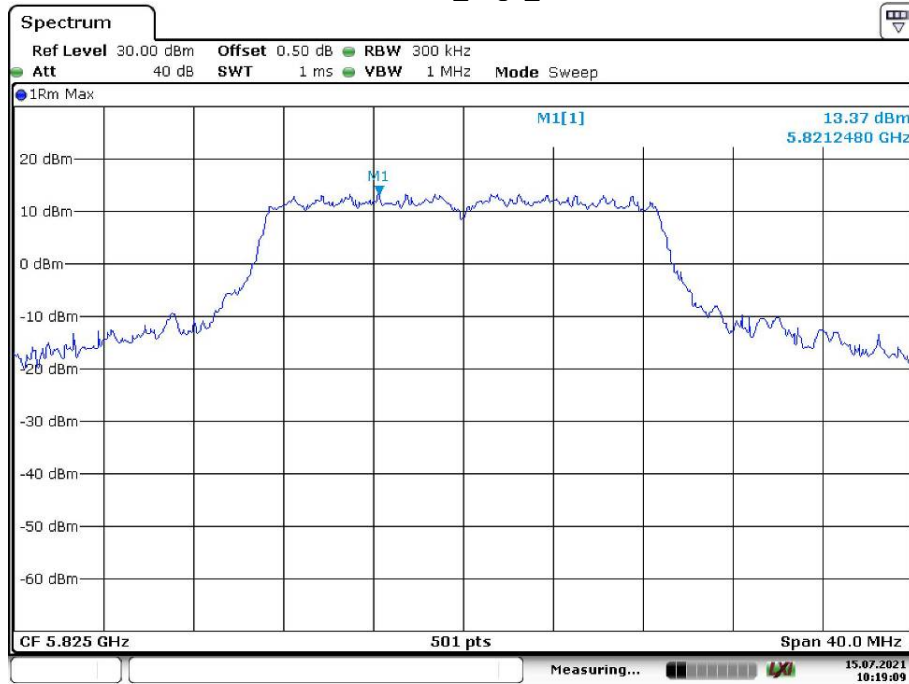

Date: 15.JUL.2021 13:09:43

802.11n ht20\_Middle\_Chain 0

Date: 15.JUL.2021 10:16:34

802.11n ht20\_Middle\_Chain 1

Date: 15.JUL.2021 13:10:32

802.11n ht20\_High\_Chain 0

Date: 15.JUL.2021 10:19:09

802.11n ht20\_High\_Chain 1

Date: 15.JUL.2021 13:12:00

802.11n ht40\_Low\_Chain 0

Date: 15.JUL.2021 10:20:50

802.11n ht40\_Low\_Chain 1

Date: 15.JUL.2021 13:17:59

802.11n ht40\_High\_Chain 0

Date: 15.JUL.2021 10:22:40

802.11n ht40\_High\_Chain 1