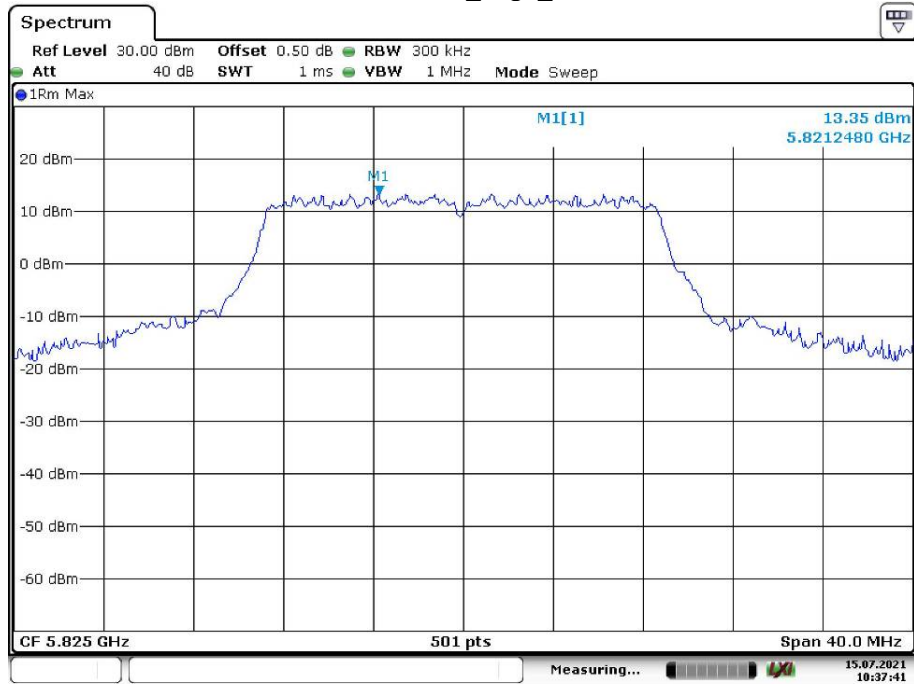

802.11ac vht20_High_Chain 0

Date: 15.JUL.2021 10:37:41