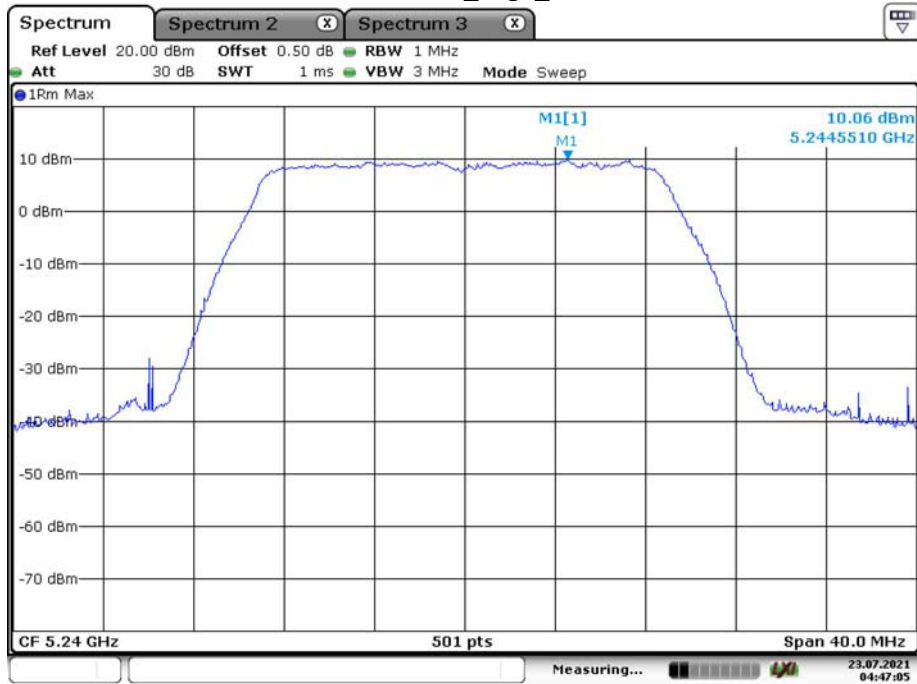

802.11ac vht20_High_Chain 0

Date: 23.JUL.2021 04:47:05