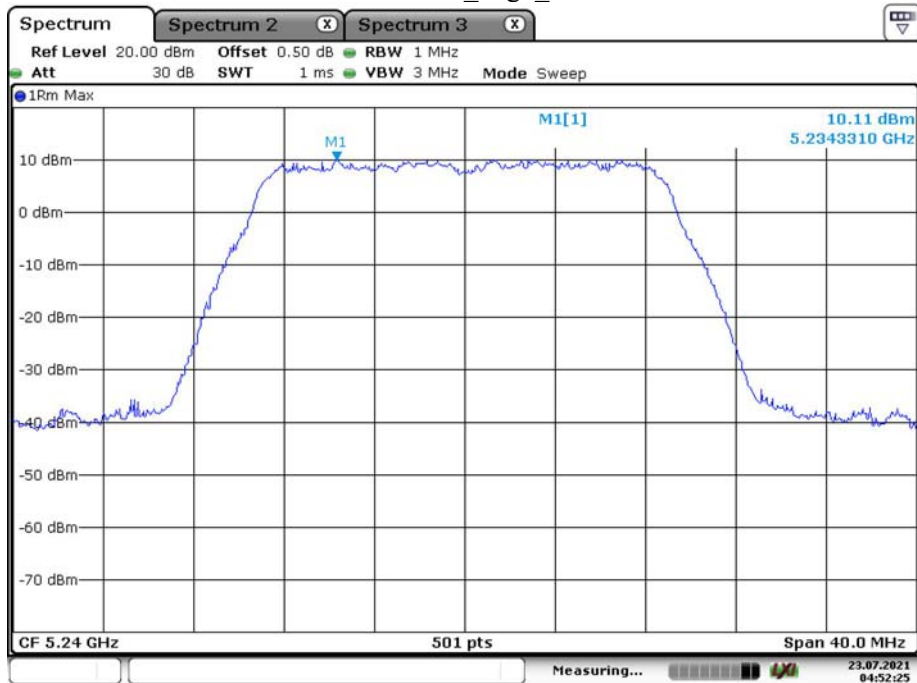

802.11ac vht20_High_Chain 1

Date: 23.JUL.2021 04:52:25