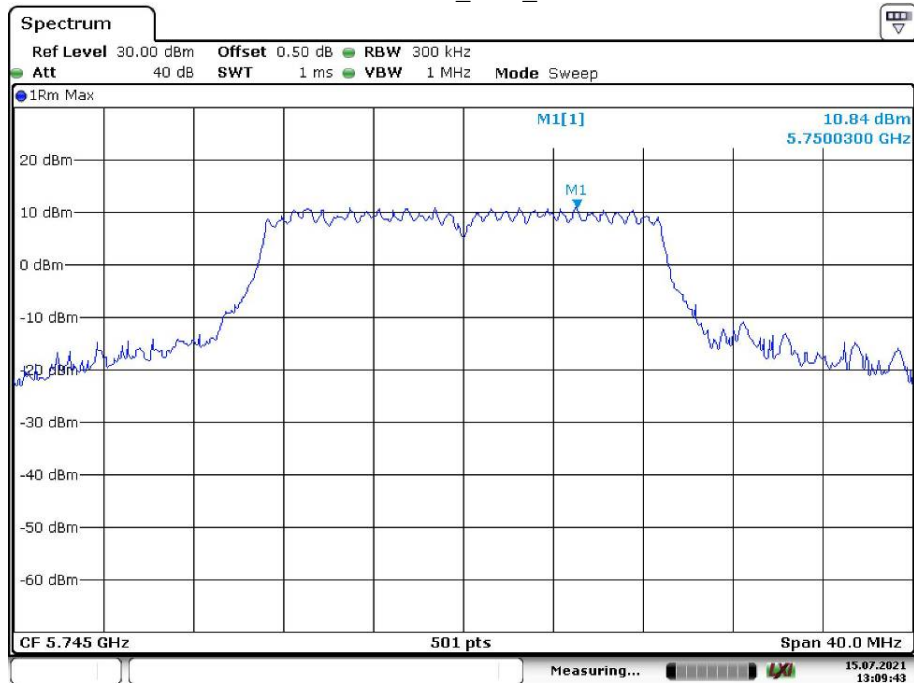

Date: 16.JUL.2021 04:29:35

802.11 a\_High\_Chain 0

Date: 16.JUL.2021 04:27:40

802.11 a\_High\_Chain 1

Date: 16.JUL.2021 04:28:54

802.11n ht20\_Low\_Chain 0

Date: 15.JUL.2021 10:31:09

802.11n ht20\_Low\_Chain 1