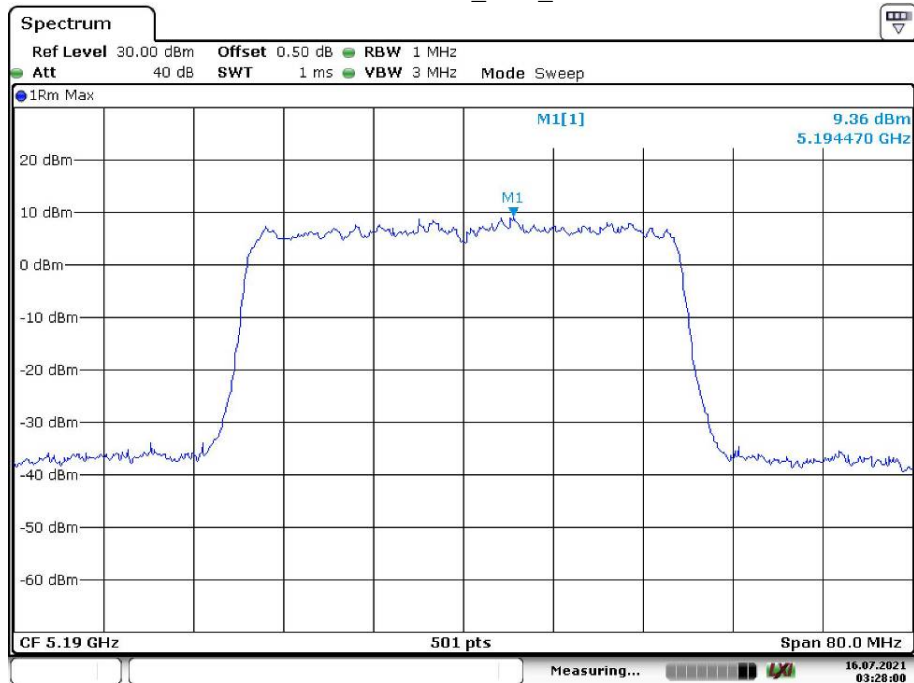

802.11ax hew40_Low_Chain 1

Date: 16.JUL.2021 03:28:00