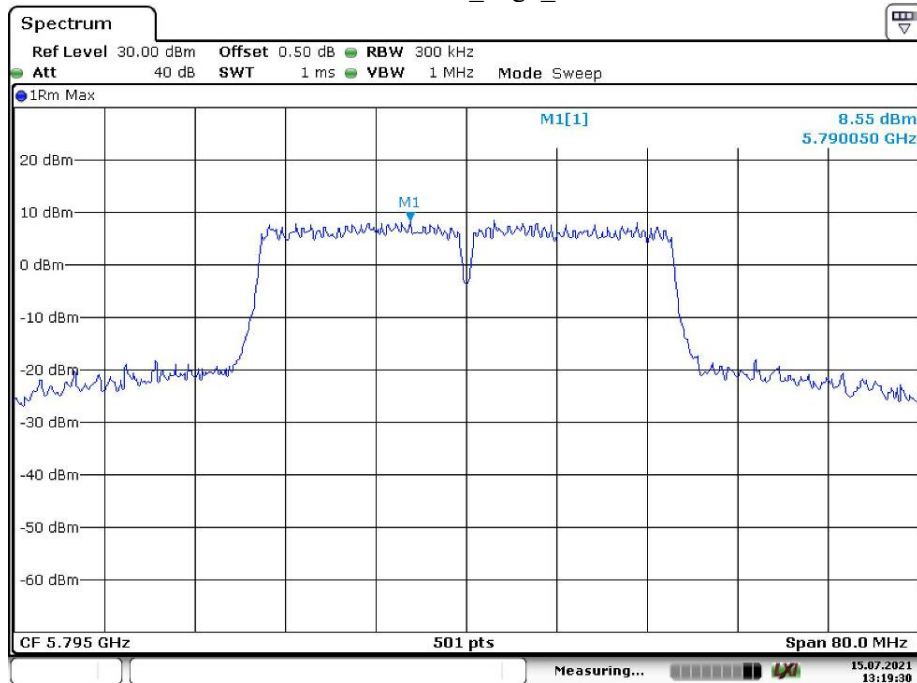

802.11ac vht40_High_Chain 1

Date: 15.JUL.2021 13:19:30