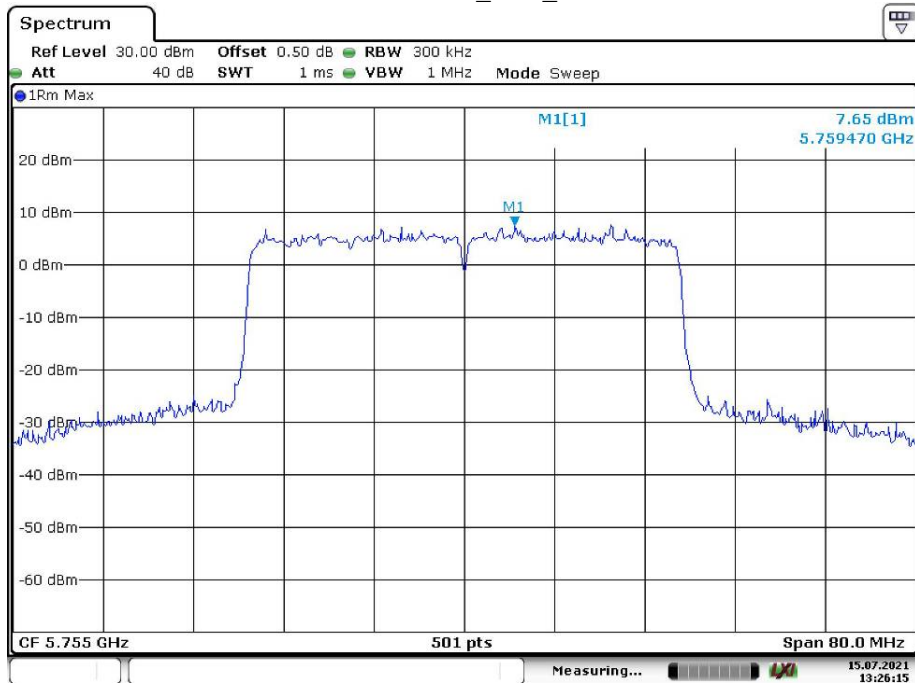

802.11ax hew40_Low_Chain 1

Date: 15.JUL.2021 13:26:15