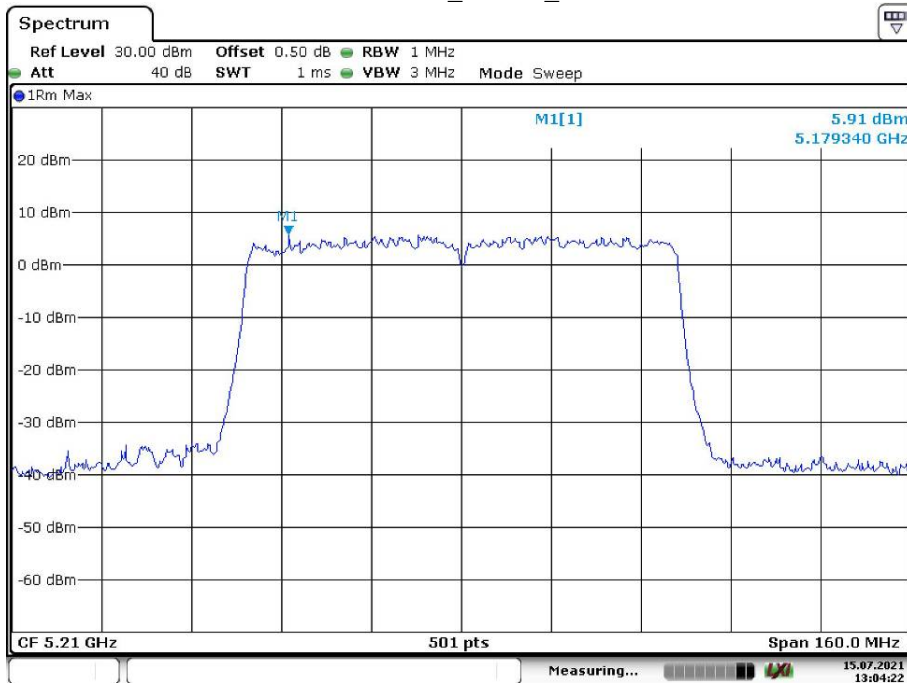

802.11ac vht80_Middle_Chain 1

Date: 15.JUL.2021 13:04:22