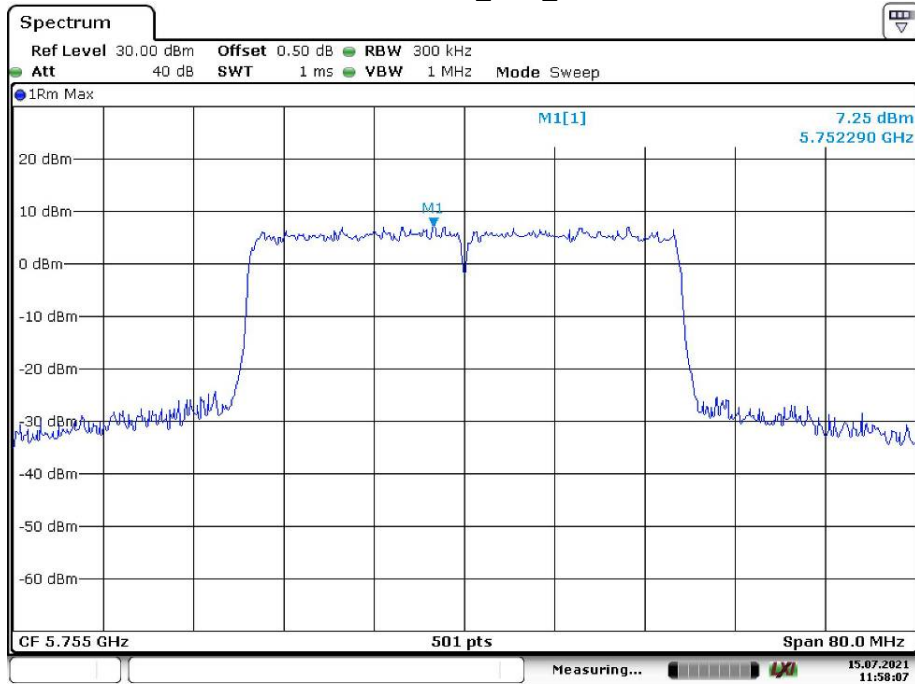

802.11ax hew40_Low_Chain 0

Date: 15.JUL.2021 11:58:07