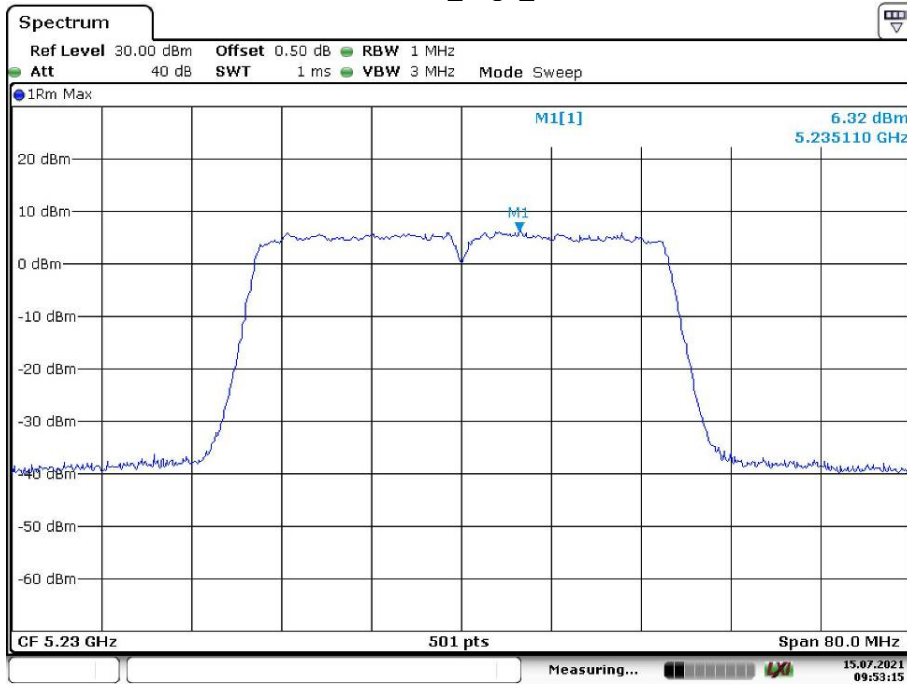

802.11n ht40\_Low\_Chain 0

Date: 15.JUL.2021 09:51:54

802.11n ht40\_Low\_Chain 1

Date: 15.JUL.2021 12:20:22

802.11n ht40\_High\_Chain 0

Date: 15.JUL.2021 09:53:15

802.11n ht40\_High\_Chain 1

Date: 15.JUL.2021 12:21:36