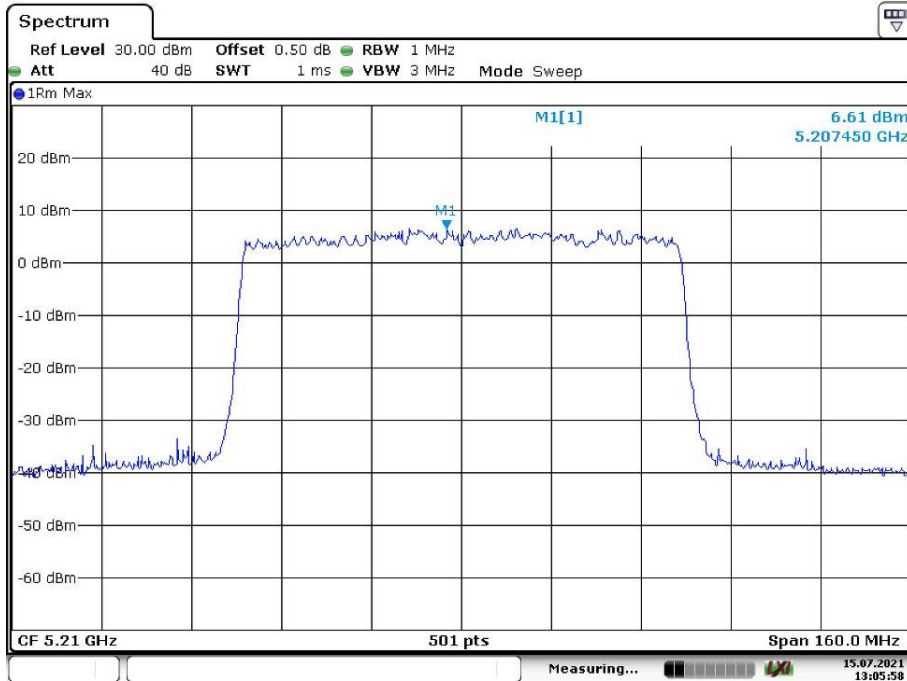

802.11ac vht80\_Middle\_Chain 0

Date: 16.JUL.2021 10:14:54

802.11ac vht80\_Middle\_Chain 1

Date: 15.JUL.2021 13:04:22

802.11ax hew80\_Middle\_Chain 0

Date: 15.JUL.2021 10:09:03

802.11ax hew80\_Middle\_Chain 1